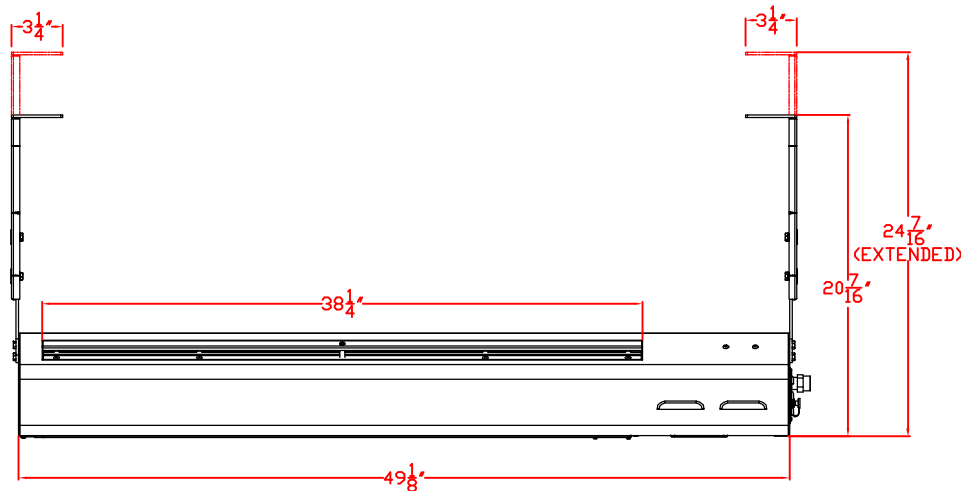

3/5/13

LYNX 48 IN. EAVE MOUNT PATIO HEATER  
MODEL LHEM48  
WITH DIMENSIONS

TOP VIEW

FRONT VIEW

SIDE VIEW