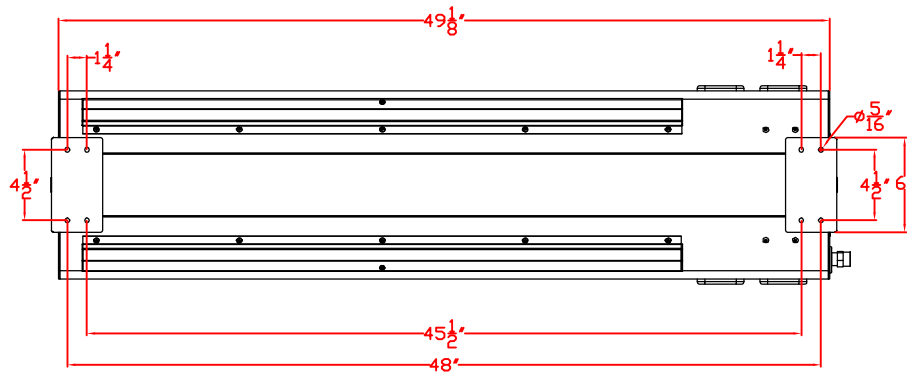

3/5/13

LYNX 48 IN. EAVE MOUNT PATIO HEATER  
MODEL LHEM48  
WITH DIMENSIONS

TOP VIEW

FRONT VIEW

SIDE VIEW