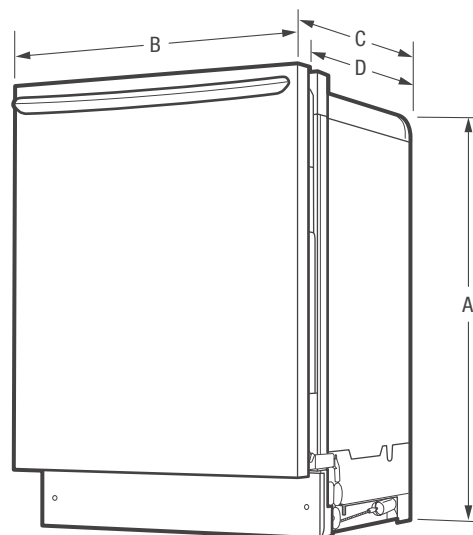

Features	
Control Design	Fully-Integrated Express-Select®
Digital Display	Yes
Door Latch/Stay-Put Door Hinge Design	Yes/Yes
Low Rinse-Aid Indicator Light	Yes
Interior Colour/Interior Design	GraniteGrey™ / Tall Tub
Wash System	Direct Feed
Wash Arm	OrbitClean®
Wash Levels/Wash Speeds	5/3
DishSense™ Technology	Yes
AquaSurge™ Technology	Yes
Sound Package	SilentDesign™ 1
Filter/Filter Trap	S. Steel/Removable
Soft Food Disposer	Yes
dB Level	52
Drying System	SaharaDry™
Cycles	
Number of Cycles	8
PowerPlus® (Heavy)	Yes
Normal	Yes
Light	
Quick Wash (34-Min.)	Yes
Favourite	Yes
China Crystal	Yes
Rinse Only	Yes
Energy Saver Plus	Yes
Upper Rack Wash Only	Yes
Cycle Indicator Light/Control Lock	No/Yes
Cycle Complete Floor Beam Indicator	
Options	
Heat/No Heat Dry	Yes/Yes
Hi-Temp Wash	Yes
NSF® Certified Sanitize Rinse	Yes
Delay Start	1-24 Hour
Rack System	
Rack Design	Supreme
Rack Coating	Nylon TufRacks™
Upper Rack -	
Rack Handles	Yes
Stemware/Champagne Glass Holders	Yes
Fold-Down Tines	Yes
Cup Shelves/Stemware Grips	2/No
Versa-Tray™	
Adjustable Rack	Yes
Lower Rack -	
SpaceWise® Silverware Basket	3-Piece Split
Fold-Down Tines	2 Full Rows
Small Items Cover	2
Certifications	
ENERGY STAR®	Yes
NSF® International Certification	Yes
Specifications	
Water Inlet Location	Left Bottom Front
Water Usage (Gallons)	4.9 - 8.5
Water Pressure (PSI)	20 - 120
Integral Air Gap on Supply	Yes
Leveling Legs	4
Power Supply Connection Location	Right Bottom Front
Voltage Rating	120V/60Hz
Connected Load (kW Rating) @ 120 Volts¹	1.20
Amps @ 120 Volts	10
Shipping Weight (Approx.)	83 Lbs.

NOTE: For planning purposes only. Always consult local and national electric and plumbing codes. Refer to Product Installation Guide for detailed installation instructions on the web at frigidaire.ca.

Product Dimensions		Cutout Dimensions	
A - Height (Adjustable)	33-1/2" - 35"	Height (Min.)	34-1/4"
B - Width	24"	Height (Max.)	35-3/4"
C - Depth (Including Door)	25"	Width (Min.)	24"
D - Depth (To Tub Flange)	22-1/2"	Depth (Min.)	24"
Depth with Door Open 90°	49-1/4"		

¹For use on adequately wired 120V, dedicated circuit having 2-wire service with a separate ground wire. Appliance must be grounded for safe operation.

Accessories information available on the web at frigidaire.ca