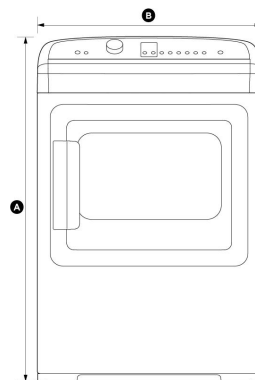

White

Dimensions

Depth	29 1/2"
Height	Ⓐ 42 - 43"
Width	Ⓑ 27"

Features & Benefits

SmartTouch™ Control Dial

Delivering the ultimate laundry experience using a quality stainless steel dial that is both robust and precise, the SmartTouch™ control dial requires just fingertip control. As you turn it, the icons illuminate to show you exactly what you have selected. All printing is molded into the fascia so it will never wear off.