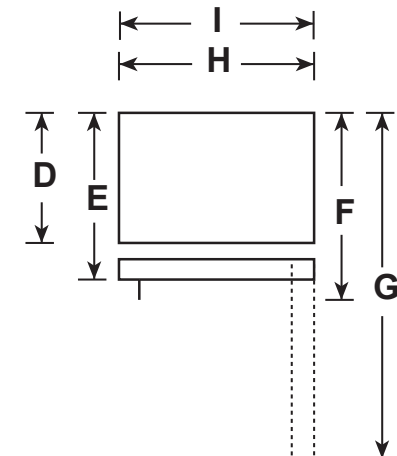

TOP VIEW

For answers to your Monogram, GE Café™ Series, GE Profile™ Series or GE Appliances product questions, visit our website at geappliances.com or call GE Answer Center® Service, 800.626.2000.

Listed by
Underwriters
Laboratories

As an ENERGY STAR® partner, GE has determined that this product meets the ENERGY STAR guidelines for energy efficiency.