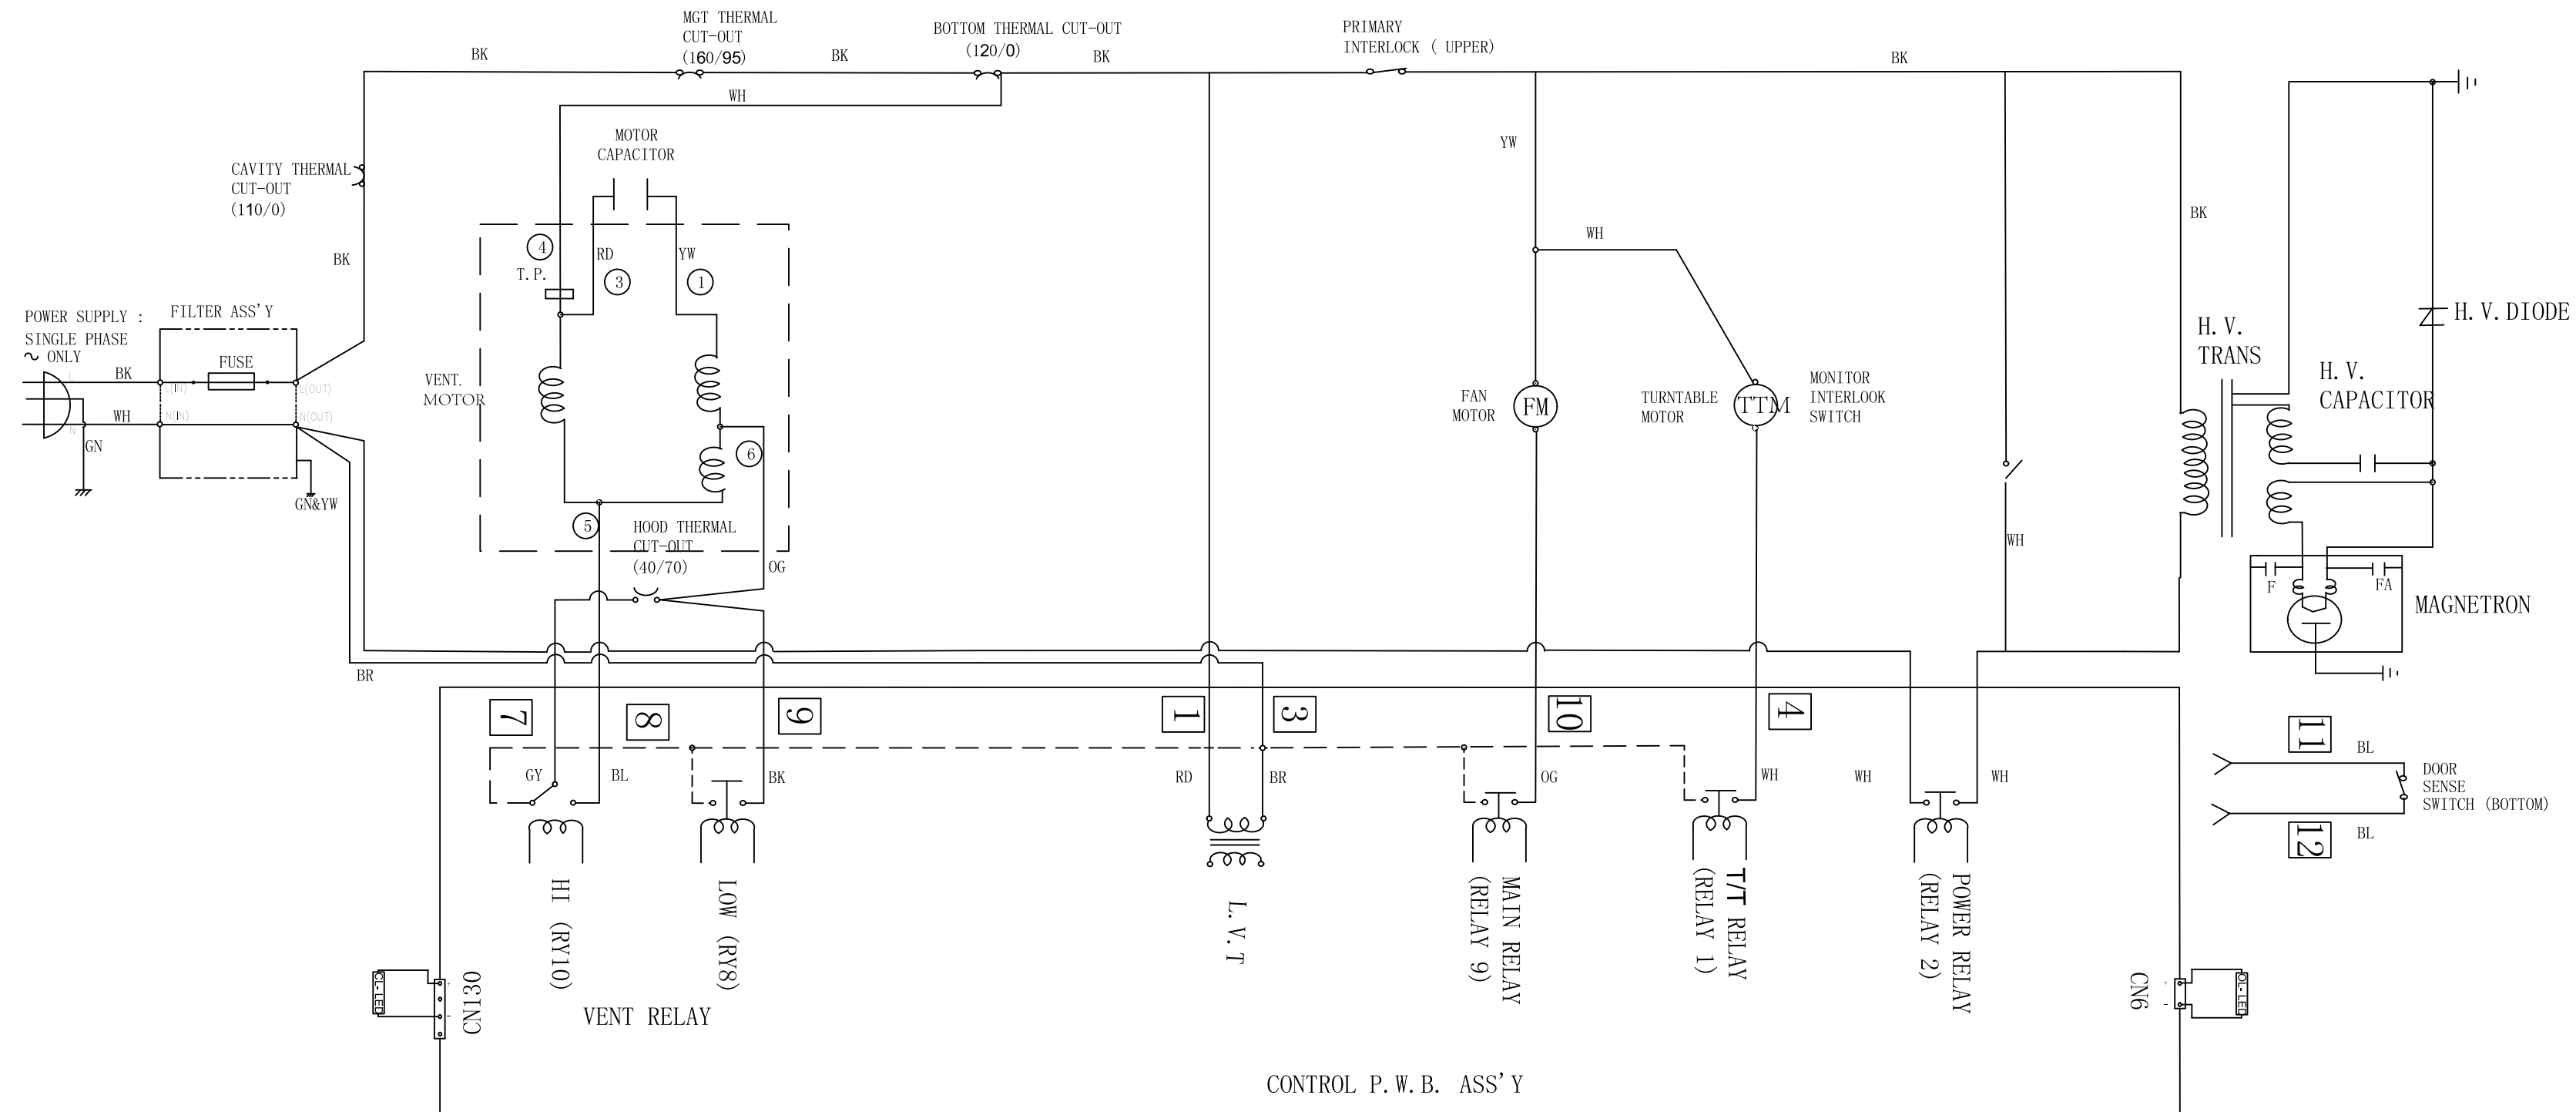

302828#01 EM044K6AA-316495189电路图Base 1.6-- 2

PN:16170000A48580

EM044K6AA-P00A 450*260mm 1P 80克双胶纸 李惠萍样机

316495189 需折叠, 折叠方式同261800311305

NOTE: Connection is polarity sensitive. Assemble correctly.

[CONDITION]	(FM) : FAN MOTOR	OG: ORANGE	BR: BROWN
DOOR: CLOSED	(OL) : OVEN LAMP	YW: YELLOW	WH: WHITE
COOK: OFF	(CL) : COOKTOP LAMP	RD: RED	BK: BLACK
	(TTM) : TURNTABLE MOTOR	BL: BLUE	GY: GREY
		GN: GREEN	PK: PINK

PN.:316495189
16170000A48580