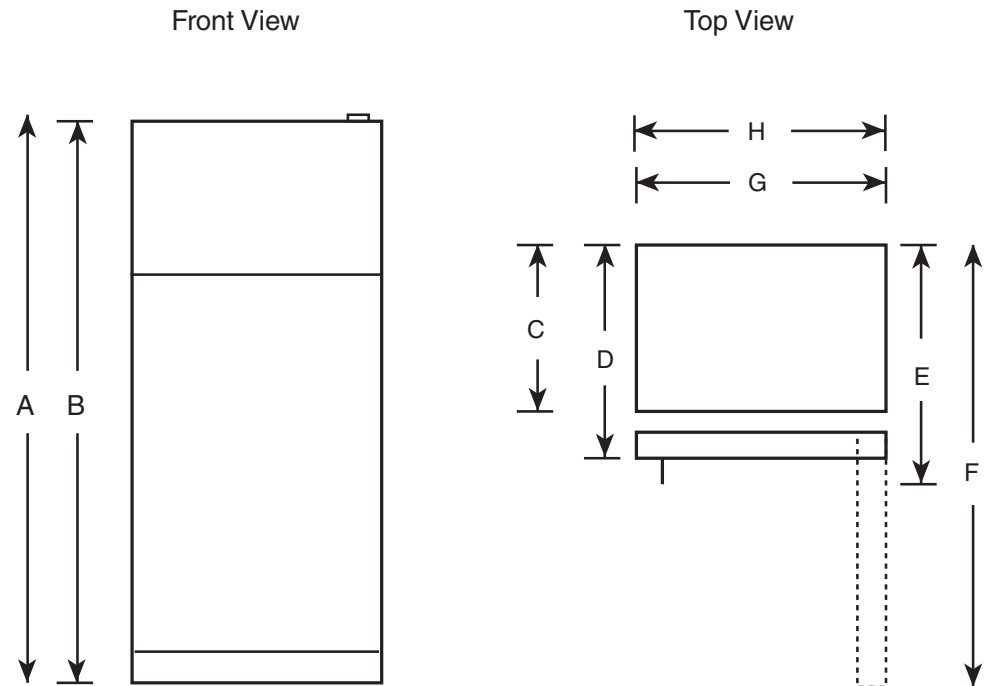

GIE18HGH

GE® ENERGY STAR® 17.6 Cu. Ft. Top-Freezer Refrigerator

Dimensions and Installation Information (in inches)

Overall Dimensions	Height to top of hinge (in.) A	67-3/8
	Height to top of case (in.) B	66-7/8
	Case depth without door (in.) C	26-5/8
	Case depth less door handle (in.) D	30-1/2
	Case depth with door handle (in.) E	32-1/2
	Depth with fresh food door open 90° (in.) F	56-3/4
	Width (in.) G	28
	Width with door open 90° inc. door handle (in.) H	30-5/8
Air Clearances	Each side (in.)	3/4
	Top (in.)	1
	Back (in.)	2