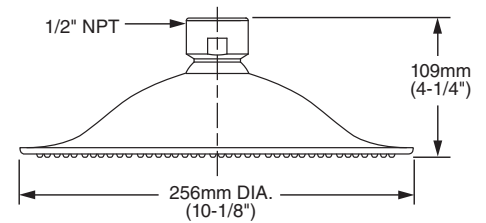

**MODEL NUMBER:**

- 1660.660** 6" Traditional Rain Showerhead Only
- 1660.680** 8" Traditional Rain Showerhead Only
- 1660.610** 10" Traditional Rain Showerhead Only

**1660.610 Shown**

**GENERAL DESCRIPTION:**

Rain showerhead. Brass construction. Drenching rain spray pattern. Brass ball joint. Easy clean spray nozzles. 1/2" NPT connection. 2.5gpm/9.5L/min. maximum flow rate.

**PRODUCT FEATURES:**

**Drenching Rain Spray Pattern:** Gives the user a drenching shower similar to a rain downpour.

Showerhead shall have rain spray pattern and brass ball joint. Fitting shall be American Standard Model # 1660.6\_\_.

**CODES AND STANDARDS**

These products meet or exceed the following codes and standards:

**ASME A112.18.1**  
**CSA 125.1**

Product Number	Description	Finish Options		
		Polished Chrome	Oil Rubbed Bronze	PVD Satin Nickel
		002	224	295
1660.660	6" Rain Showerhead Only			
1660.680	8" Rain Showerhead Only			
1660.610	10" Rain Showerhead Only			