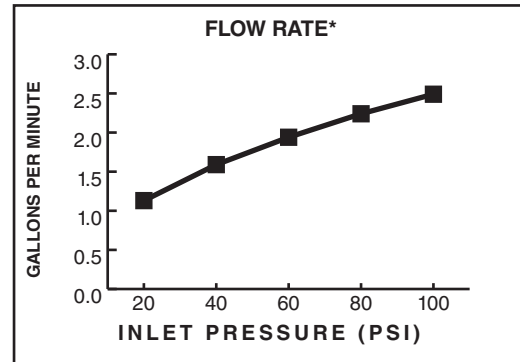

CODES AND STANDARDS

These products meet or exceed the following codes and standards:

ASME A112.18.1
CSA 125.1

Product Number	Description	Finish Options		
		Polished Chrome	Oil Rubbed Bronze	PVD Satin Nickel
		002	224	295
1660.660	6" Rain Showerhead Only			
1660.680	8" Rain Showerhead Only			
1660.610	10" Rain Showerhead Only			

Showerhead Accessories		
Product Number	Description	
1660.103	3" Ceiling Mount Shower Arm	
1660.186	6" Ceiling Mount Shower Arm	
1660.190	12" Ceiling Mount Shower Arm	
1660.194	12" Wall Mount Right Angle Shower Arm	
1660.118	18" Wall Mount Right Angle Shower Arm	
1660.198	12" Shepherd's Crook Shower Arm	
1660.191	Square Shower Arm Escutcheon