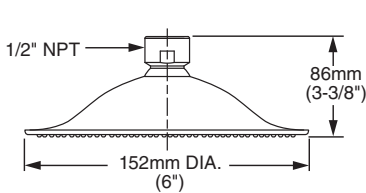

**MODEL NUMBER:**

- 1660.660** 6" Traditional Rain Showerhead Only
- 1660.680** 8" Traditional Rain Showerhead Only
- 1660.610** 10" Traditional Rain Showerhead Only

**1660.610 Shown**

**GENERAL DESCRIPTION:**

Rain showerhead. Brass construction. Drenching rain spray pattern. Brass ball joint. Easy clean spray nozzles. 1/2" NPT connection. 2.5gpm/9.5L/min. maximum flow rate.

**PRODUCT FEATURES:**

**Drenching Rain Spray Pattern:** Gives the user a drenching shower similar to a rain downpour.

Showerhead shall have rain spray pattern and brass ball joint. Fitting shall be American Standard Model # 1660.6\_\_.

**CODES AND STANDARDS**

These products meet or exceed the following codes and standards:

**ASME A112.18.1**  
**CSA 125.1**

Product Number	Description	Finish Options		
		Polished Chrome	Oil Rubbed Bronze	PVD Satin Nickel
		002	224	295
1660.660	6" Rain Showerhead Only			
1660.680	8" Rain Showerhead Only			
1660.610	10" Rain Showerhead Only			