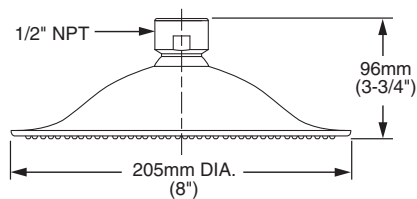

**MODEL NUMBER:**

- 1660.660** 6" Traditional Rain Showerhead Only
- 1660.680** 8" Traditional Rain Showerhead Only
- 1660.610** 10" Traditional Rain Showerhead Only

**1660.610 Shown**

**GENERAL DESCRIPTION:**

Rain showerhead. Brass construction. Drenching rain spray pattern. Brass ball joint. Easy clean spray nozzles. 1/2" NPT connection. 2.5gpm/9.5L/min. maximum flow rate.

**PRODUCT FEATURES:**

**Drenching Rain Spray Pattern:** Gives the user a drenching shower similar to a rain downpour.

**ASME A112.18.1**  
**CSA 125.1**

Product Number	Description	Finish Options		
		Polished Chrome	Oil Rubbed Bronze	PVD Satin Nickel
		002	224	295
1660.660	6" Rain Showerhead Only			
1660.680	8" Rain Showerhead Only			
1660.610	10" Rain Showerhead Only			