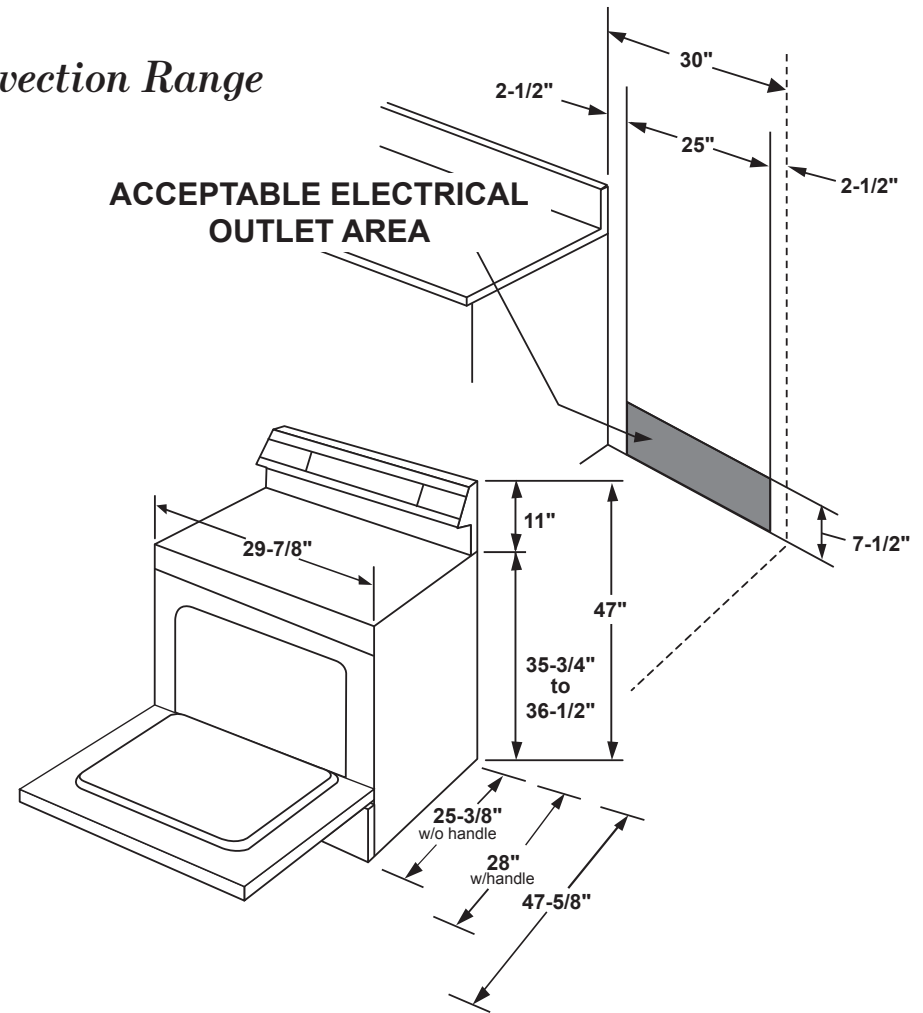

PB911DJ/EJ/TJ/BJ

GE Profile™ Series 30" Free-Standing Electric Convection Range

DIMENSIONS AND INSTALLATION INFORMATION (IN INCHES)

RECEPTACLE LOCATIONS

Locally approved flexible service cord or conduit must be used because terminals are not accessible after range installation. See shaded area in drawing for location of electrical outlet box. Recommended outlet locations allow range to be installed directly against wall.

NOTE: This appliance has been approved for 0" spacing to adjacent surfaces above the cooktop. However, a 6" minimum spacing to surfaces less than 15" above the cooktop and adjacent cabinet is recommended to reduce exposure to steam, grease splatter and heat.

INSTALLATION INFORMATION: Before installing, consult installation instructions for current dimensional data and additional requirements.

KW Rating	
240V	13.4
208V	10.1
Breaker Size	
240V	40 Amps¹
208V	40 Amps¹

¹**NOTE:** Check local codes for required breaker size.

For answers to your Monogram, GE Café™ Series, GE Profile™ Series or GE Appliances product questions, visit our website at geappliances.com or call GE Answer Center® Service, 800.626.2000.