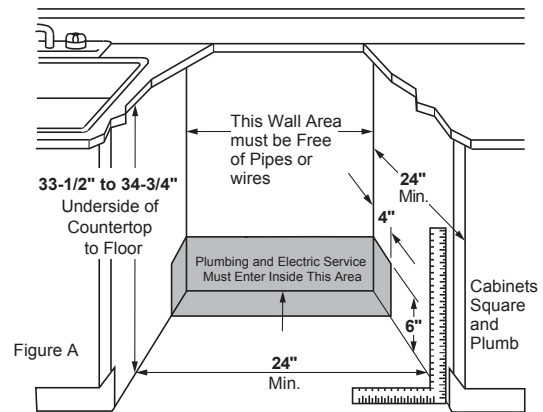

INSTALLATION DIMENSIONS

ADDITIONAL ACCESSORIES