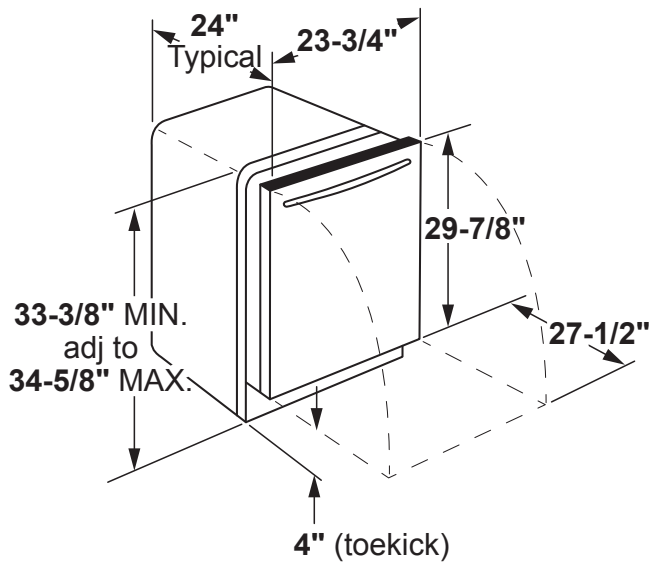

Café™ Stainless Interior Built-In Dishwasher with Hidden Controls

CDT836P4MW2 / CDT836P3MD1

TECHNICAL DETAILS

Calrod Heater Watts	415/800
Power Connection	Power Cord - Not Included
Volts/Hertz/Amps	120v; 60Hz; 7.2A

WARRANTY

Parts warranty	Limited 1-year entire appliance
Labor warranty	Limited 1-year entire appliance
Warranty notes	See written warranty for full details

DIMENSIONS