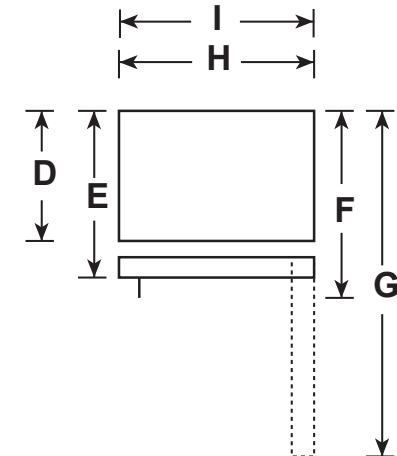

TOP VIEW

For answers to your Monogram, GE Café™ Series, GE Profile™ Series or GE Appliances product questions, visit our website at geappliances.com or call GE Answer Center® Service, 800.626.2000.

Listed by
Underwriters
Laboratories

As an ENERGY STAR® partner, GE has determined that this product meets the ENERGY STAR guidelines for energy efficiency.