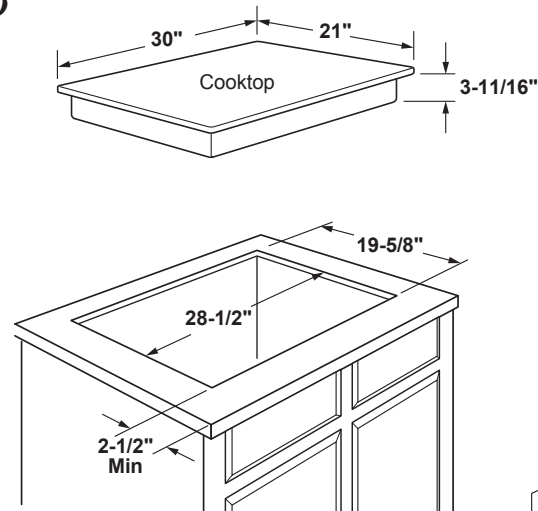

PGP7030DL/SL/BM

GE Profile™ Series 30" Built-In Gas Cooktop

DIMENSIONS AND INSTALLATION INFORMATION

AGA REQUIREMENT: All gas cooktop models require 7/16" free area below cooktop height to combustible material. Requires 18" minimum from countertop to adjacent overhead cabinets.

NOTE: If installing with a GE Profile™ Telescopic Downdraft System, consult both cooktop and downdraft installation instructions packed with product before installing. Cooktop gas/electric supply may need to be re-routed to install downdraft.

ELECTRICAL RATING: 120V, 60Hz, 5A

INSTALLATION WITH SINGLE WALL OVEN INFORMATION:

30" Gas Cooktops are approved for use over select GE 27" and 30" Wall Ovens and Warming Drawers. 30" and 36" Gas cooktops are approved for use over select 30" Wall Ovens and Warming Drawers. Refer to cooktop and wall oven/warming drawer installation instructions packed with product for current dimensional data.

INSTALLATION INFORMATION: Before installing, consult installation instructions, packed with product, for current dimensional data.

Dimension and installation information are shown in inches.
*Allow 5-3/4" depth at rear for electrical and gas connections