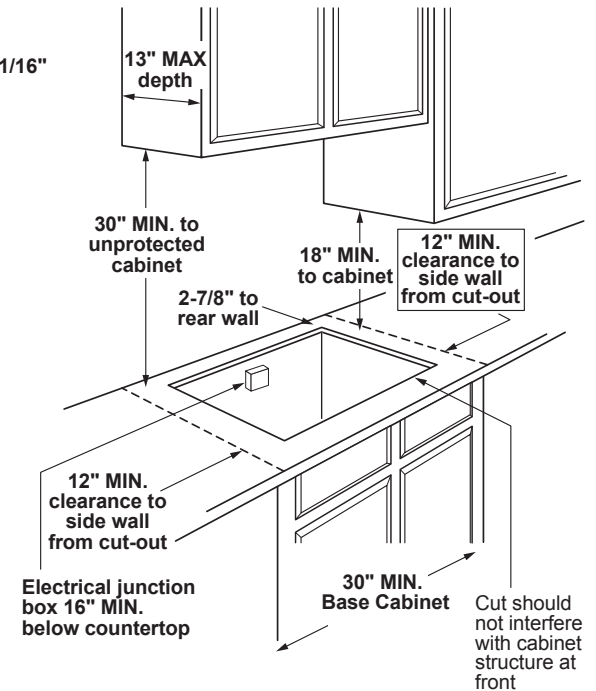

ELECTRICAL RATING: 120V, 60Hz, 5A

INSTALLATION WITH SINGLE WALL OVEN INFORMATION:

30" Gas Cooktops are approved for use over select GE 27" and 30" Wall Ovens and Warming Drawers. 30" and 36" Gas cooktops are approved for use over select 30" Wall Ovens and Warming Drawers. Refer to cooktop and wall oven/warming drawer installation instructions packed with product for current dimensional data.

INSTALLATION INFORMATION: Before installing, consult installation instructions, packed with product, for current dimensional data.

Dimension and installation information are shown in inches.
*Allow 5-3/4" depth at rear for electrical and gas connections