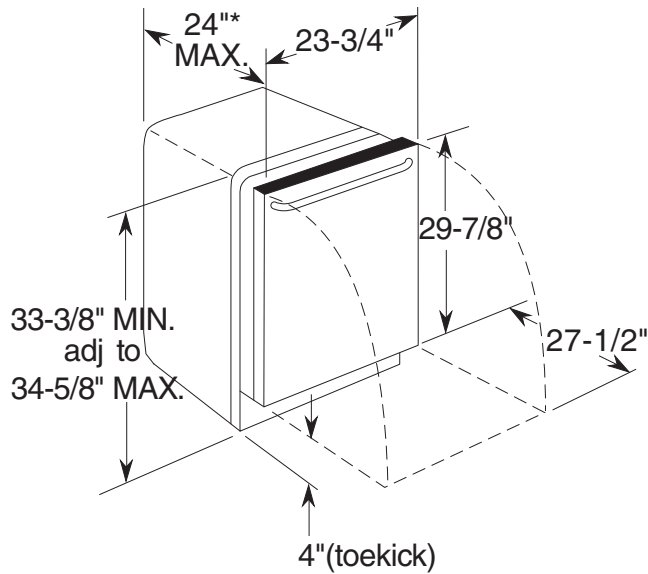

GDT605PBM/PFM/PGM/PMM/PSM

GE® Dishwasher with Hidden Controls

DIMENSIONS AND INSTALLATION INFORMATION (IN INCHES)

ELECTRICAL RATING

Voltage AC.....	120
Hertz.....	60
Total connected load amperage.....	7.1
Calrod® heater watts.....	800/500

For use on adequately wired 120-volt, 15-amp circuit having 2-wire service with a separate ground wire. This appliance must be grounded for safe operation.

*Add 2.4" for handle.

For answers to your Monogram, GE Café™ Series, GE Profile™ Series or GE Appliances product questions, visit our website at geappliances.com or call GE Answer Center® Service, 800.626.2000.