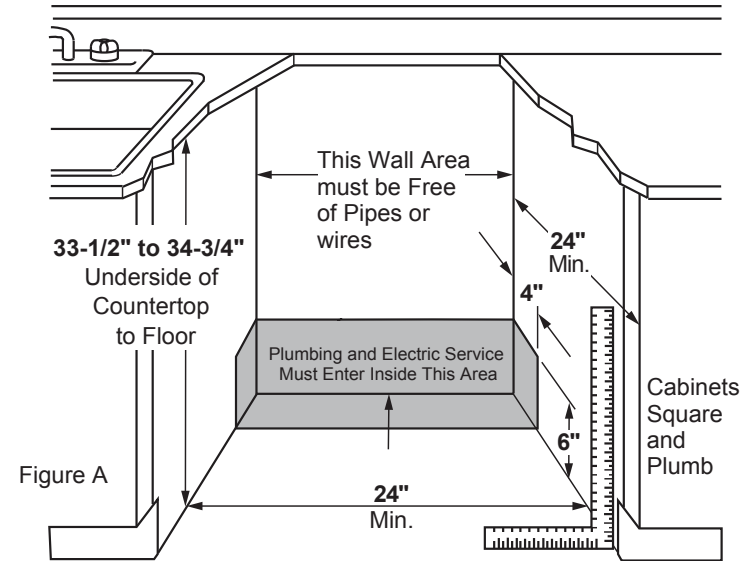

GDT605PBM/PFM/PGM/PMM/PSM

GE® Dishwasher with Hidden Controls

DIMENSIONS AND INSTALLATION INFORMATION (IN INCHES)

ELECTRICAL RATING

Voltage AC.....	120
Hertz.....	60
Total connected load amperage.....	7.1
Calrod® heater watts.....	800/500

For use on adequately wired 120-volt, 15-amp circuit having 2-wire service with a separate ground wire. This appliance must be grounded for safe operation.

*Add 2.4" for handle.

For answers to your Monogram, GE Café™ Series, GE Profile™ Series or GE Appliances product questions, visit our website at geappliances.com or call GE Answer Center® Service, 800.626.2000.