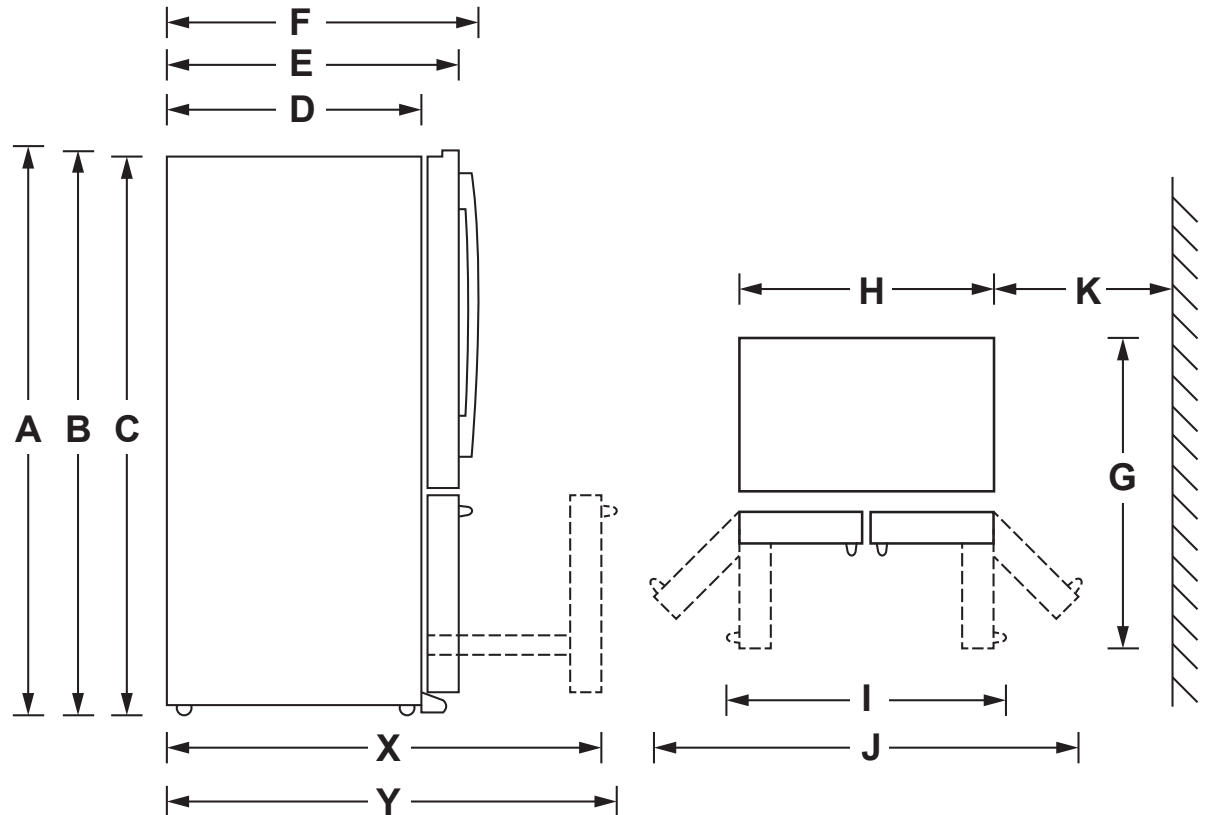

### DIMENSIONS AND INSTALLATION INFORMATION (IN INCHES)

Height to top of door (in.) <b>A</b>	70-1/2
Height to top of hinge (in.) <b>B</b>	69-7/8
Height to top of case (in.) <b>C</b>	69
Case depth without door (in.) <b>D</b>	24-3/8
Case depth less door handle (in.) <b>E</b>	29-3/4
Case depth with door handle (in.) <b>F</b>	31-1/4
Depth with fresh food door open 90° (in.) <b>G</b>	43-3/8
Width (in.) <b>H</b>	35-3/4
Width with door open 90° with door handle (in.) <b>I</b>	44-5/8
Width with doors open fully (in.) <b>J</b>	68
Min distance between side of case and wall, in either direction, to allow doors to open fully (in.) <b>K</b>	16-1/8
Depth with FZ door completely open (w/o handle) (in.) <b>X</b>	44-3/4
Depth with FZ door completely open (w/ handle) (in.) <b>Y</b>	46-1/4