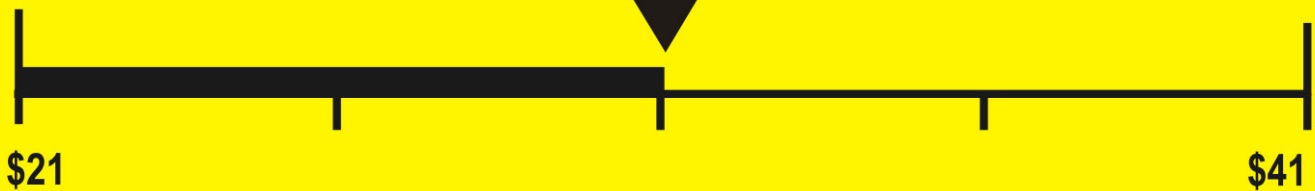

## Estimated Yearly Energy Cost (when used with an electric water heater)

**\$ 31**

Cost Range of Similar Models

**258** kWh

Estimated Yearly Electricity Use

**\$23**

Estimated Yearly Energy Cost  
(when used with a natural gas water heater)