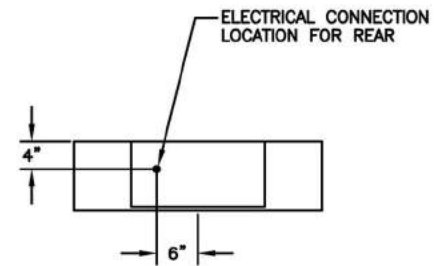

TOP VIEW

TOP VIEW

FRONT VIEW

RT SIDE VIEW

BACK VIEW

Specifications:

- 15 amps at 120 volts
- Blower: 520 CFM with Four Speed Switch
- 25 watt Halogen Light Bulbs with Dimmer Control