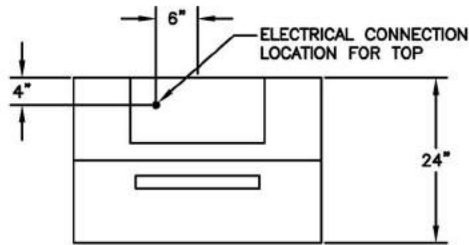

TOP VIEW

TOP VIEW

FRONT VIEW

RT SIDE VIEW

BACK VIEW

Specifications:

- 15 amps at 120 volts
- Blower: 520 CFM with Four Speed Switch
- 25 watt Halogen Light Bulbs with Dimmer Control