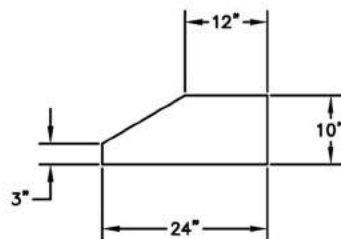

TOP VIEW

TOP VIEW

FRONT VIEW

RT SIDE VIEW

BACK VIEW

Specifications:

- 15 amps at 120 volts
- Blower: 520 CFM with Four Speed Switch
- 25 watt Halogen Light Bulbs with Dimmer Control