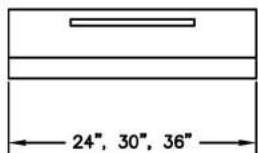

TOP VIEW

TOP VIEW

FRONT VIEW

RT SIDE VIEW

BACK VIEW

Specifications:

- 15 amps at 120 volts
- Blower: 520 CFM with Four Speed Switch
- 25 watt Halogen Light Bulbs with Dimmer Control