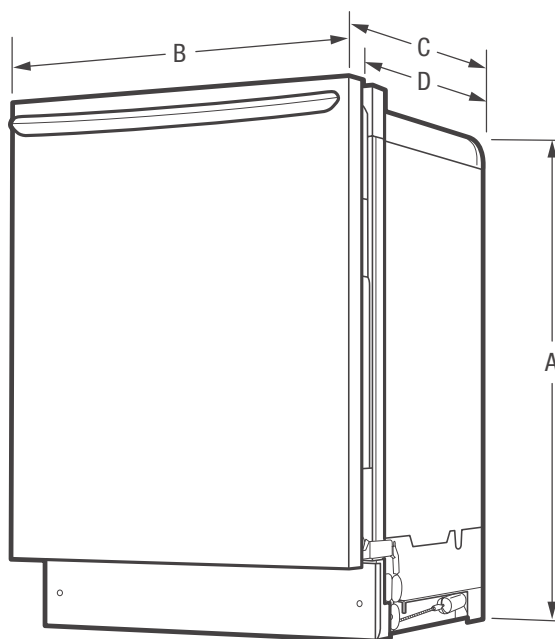

FFID2459VS DISHWASHER

24" BUILT-IN

FRIGIDAIRE

FEATURES

Control Design	Ready-Select®
Door Latch	Yes
Stay-Put Door Hinge Design	Yes
Low Rinse-Aid Indicator Light	Yes
Interior Color	Stainless Steel
Interior Design	Tall Tub
Wash System	Direct Feed
Wash Levels	5
Wash Speeds	5
Sound Package	UltraQuiet™ I
Filter	Stainless Steel
Filter Trap	Removable
Food Disposer	Hard
dB Level	49
Drying System	Static Vent

CYCLES

Number of Cycles	5
PowerPlus™ (Heavy)	Yes
Normal	Yes
China / Crystal	Yes
Energy Saver	Yes
Rinse Only	Yes
Cycle Indicator Light	Yes
Control Lock	Yes

OPTIONS

Heat	Yes
No Heat Dry	Yes
Hi-Temp Wash	Yes
Delay Start	1-24 Hours

RACK SYSTEM

Rack Design	Standard
Rack Coating	Nylon
Lower Rack -	
SpaceWise® Silverware Basket	Standard
Upper Rack -	
Rack Type	Standard

CERTIFICATIONS

ENERGY STAR®	Yes

SPECIFICATIONS

Water Inlet Location	Left Bottom Front
Water Usage (Gallons)	4.0 - 8.0
Water Pressure (PSI)	20 - 120
Integral Air Gap on Supply	Yes
Leveling Legs	Yes
Power Supply Connection Location	Right Bottom Front
Voltage Rating	120V / 60 Hz / 15A
Connected Load (kW Rating) @ 120 Volts¹	1.44
Amps @ 120 Volts	15.0
Shipping Weight (Approx.)	83 Lbs.

PRODUCT DIMENSIONS

A - Height (Adjustable)	33-3/4" - 35-3/4"
B - Width	23-3/4"
C - Depth (Including Door)	24-1/4"
D - Depth (To Tub Flange)	22-1/2"
Depth with Door Open 90°	50-1/4"

CUTOUT DIMENSIONS

Height (Min.)	34"
Height (Max.)	35-3/4"
Width (Min.)	24"
Depth (Min.)	24"

Note: For planning purposes only. Always consult local and national electric, gas and plumbing codes. Refer to Product Installation Guide for detailed installation instructions on the web at frigidaire.com / frigidaire.ca. Specifications subject to change. Accessories information available on the web at frigidaire.com / frigidaire.ca

FRIGIDAIRE

USA • 10200 David Taylor Drive • Charlotte, NC 28262 • 1-800-FRIGIDAIRE • frigidaire.com
CANADA • 5855 Terry Fox Way • Mississauga, ON L5V 3E4 • 1-800-265-8352 • frigidaire.ca

FFID2459V 01/19
©2019 Electrolux Home Products, Inc.