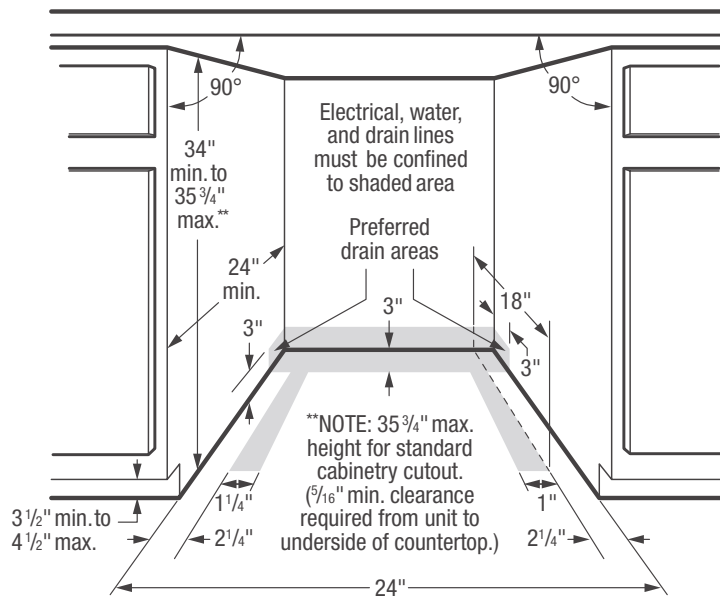

FFID2459VS

DISHWASHER

24" BUILT-IN

AVAILABLE COLORS

Stainless

PRODUCT DIMENSIONS

Height (Min. - Max.)	33-3/4" - 35-3/4"
Width	24"
Depth (Including Door)	24-1/4"

MORE EASY-TO-USE FEATURES

¹For use on adequately wired 120V, dedicated circuit having 2-wire service with a separate ground wire. Appliance must be grounded for safe operation.

PRODUCT DIMENSIONS

A - Height (Adjustable)	33-3/4" - 35-3/4"
B - Width	23-3/4"
C - Depth (Including Door)	24-1/4"
D - Depth (To Tub Flange)	22-1/2"
Depth with Door Open 90°	50-1/4"

CUTOUT DIMENSIONS

Height (Min.)	34"
Height (Max.)	35-3/4"
Width (Min.)	24"
Depth (Min.)	24"

Note: For planning purposes only. Always consult local and national electric, gas and plumbing codes. Refer to Product Installation Guide for detailed installation instructions on the web at frigidaire.com / frigidaire.ca. Specifications subject to change. Accessories information available on the web at frigidaire.com / frigidaire.ca

*Height only adjustable to 35 3/4" max. when installed in 35 3/4" max. standard cabinetry cutout. (Dimensions do NOT include insulation – insulation blanket may be compressed during installation.)

Power supply & water inlet location (bottom rear)