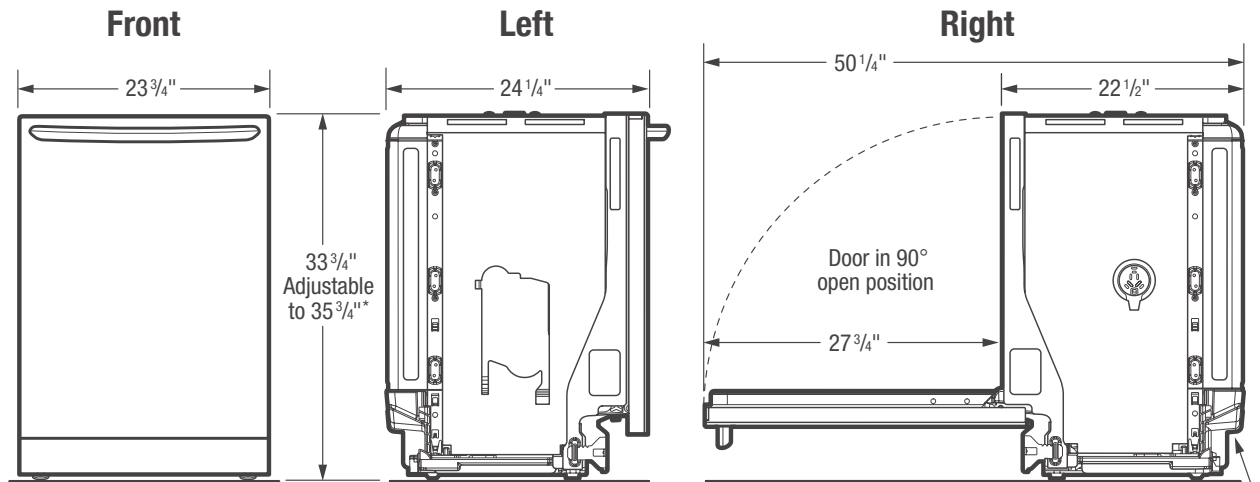

*Height only adjustable to 35 3/4" max. when installed in 35 3/4" max. standard cabinetry cutout. (Dimensions do NOT include insulation – insulation blanket may be compressed during installation.)

Power supply & water inlet location (bottom rear)