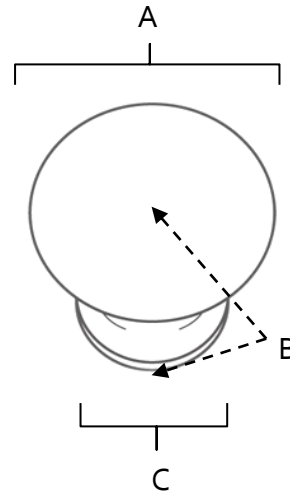

**SPECIFICATIONS**

**TRADITIONAL  
KNOBS**

**FEATURES**

Traditional styling  
Multiple finishes  
Concealed installation

**WARRANTY**

Limited lifetime

**FINISHES**

Polished Brass (PB)  
Polished Chrome (PC)  
Antique English (AE)  
Antique English Matte (AEM)  
Antique Pewter (AP)  
Barcelona (BARC)  
Bronze (BRZ)  
Chocolate Bronze (CHBRZ)  
Matte Black (MB)  
Polished Antique (PA)  
Polished Nickel (PN)  
Satin Nickel (SN)

**MATERIAL**

Brass

Item#	A	B	C
A1066	3/4"	3/4"	7/16"
A1067	7/8"	7/8"	3/4"

**KEY:**

A - Length and Width  
B - Projection  
C - Mount Length and Width

NOTE: Dimensions and specifications are subject to change without notice.