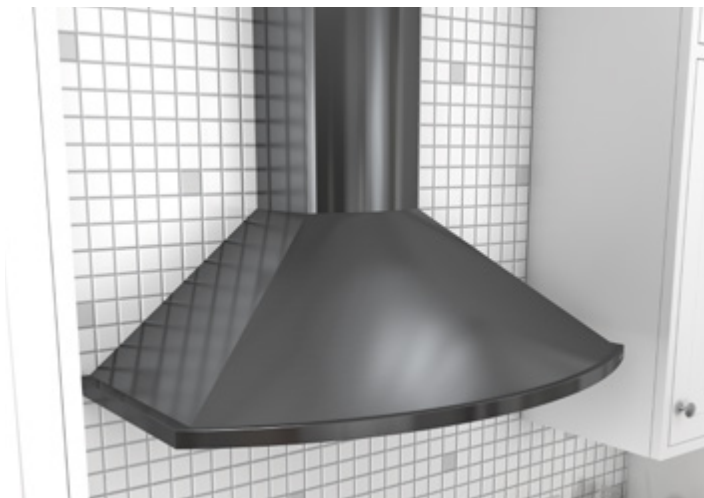

Savona's semi-circular surfaces accentuate this range hood's European design with delicate reflections of light and shadows. Available in stainless steel, powder-coated black and white and now with Zephyr's trend-setting

sleek new alternative to stainless steel, Black Stainless Steel. Savona features a robust 685-CFM blower, ICON Touch® controls with 5 speeds and our exclusive ACT™ technology.

ACT™

Min. - Max. CFM	INTERNAL BLOWER STANDARD	INTERNAL BLOWER with ACT™ AIRFLOW CONTROL TECHNOLOGY™*		
	200 - 685	200 - 390	200 - 290	
Min. - Max. Sones	1 - 6	1 - 4	1 - 3	

*AIRFLOW CONTROL TECHNOLOGY™ (ACT™) is an exclusive feature built into specific Zephyr hoods which can limit the maximum blower CFM to meet local code requirements.

FRONT