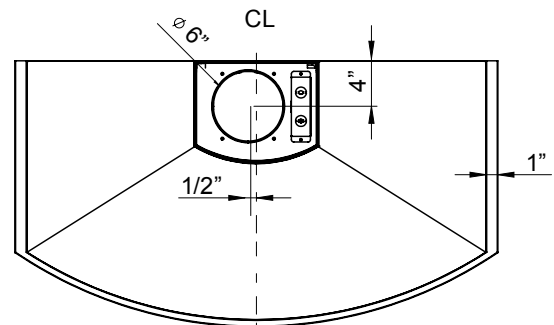

Savona's semi-circular surfaces accentuate this range hood's European design with delicate reflections of light and shadows. Available in stainless steel, powder-coated black and white and now with Zephyr's trend-setting

sleek new alternative to stainless steel, Black Stainless Steel. Savona features a robust 685-CFM blower, ICON Touch® controls with 5 speeds and our exclusive ACT™ technology.

ACT™

Min. - Max. CFM	INTERNAL BLOWER STANDARD	INTERNAL BLOWER with ACT™ AIRFLOW CONTROL TECHNOLOGY™*		
	200 - 685	200 - 390	200 - 290	
Min. - Max. Sones	1 - 6	1 - 4	1 - 3	

*AIRFLOW CONTROL TECHNOLOGY™ (ACT™) is an exclusive feature built into specific Zephyr hoods which can limit the maximum blower CFM to meet local code requirements.

TOP