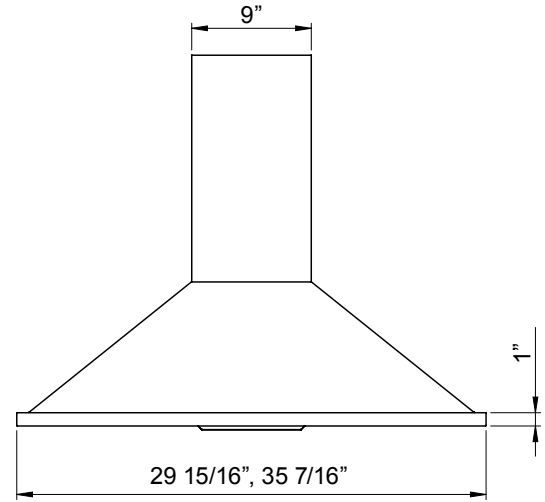

Savona's semi-circular surfaces accentuate this range hood's European design with delicate reflections of light and shadows. Available in stainless steel, powder-coated black and white and now with Zephyr's trend-setting

sleek new alternative to stainless steel, Black Stainless Steel. Savona features a robust 685-CFM blower, ICON Touch® controls with 5 speeds and our exclusive ACT™ technology.

ACT™

Min. - Max. CFM	INTERNAL BLOWER STANDARD	INTERNAL BLOWER with ACT™ AIRFLOW CONTROL TECHNOLOGY™*		
	200 - 685	200 - 390	200 - 290	
Min. - Max. Sones	1 - 6	1 - 4	1 - 3	

*AIRFLOW CONTROL TECHNOLOGY™ (ACT™) is an exclusive feature built into specific Zephyr hoods which can limit the maximum blower CFM to meet local code requirements.

FRONT