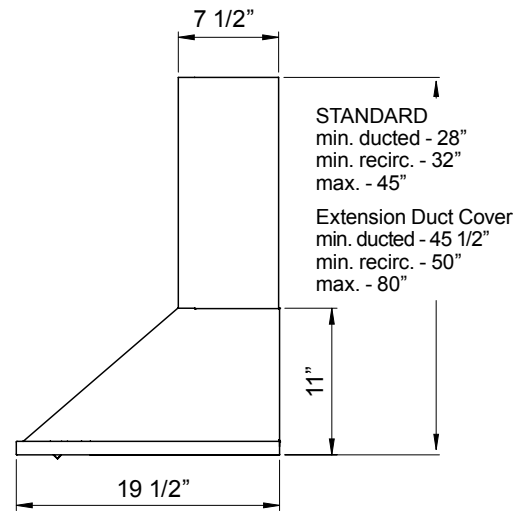

Savona's semi-circular surfaces accentuate this range hood's European design with delicate reflections of light and shadows. Available in stainless steel, powder-coated black and white and now with Zephyr's trend-setting

sleek new alternative to stainless steel, Black Stainless Steel. Savona features a robust 685-CFM blower, ICON Touch® controls with 5 speeds and our exclusive ACT™ technology.

ACT™

Min. - Max. CFM	INTERNAL BLOWER STANDARD	INTERNAL BLOWER with ACT™ AIRFLOW CONTROL TECHNOLOGY™*		
	200 - 685	200 - 390	200 - 290	
Min. - Max. Sones	1 - 6	1 - 4	1 - 3	

*AIRFLOW CONTROL TECHNOLOGY™ (ACT™) is an exclusive feature built into specific Zephyr hoods which can limit the maximum blower CFM to meet local code requirements.

SIDE