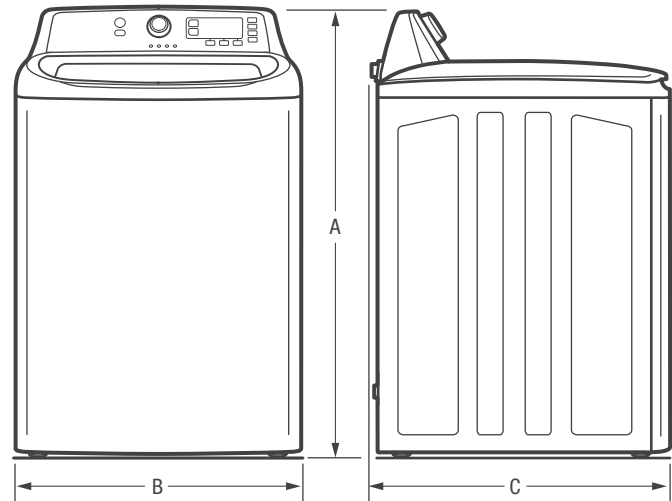

Top Load Washer

FFTW4120SW

12 Wash Cycles
4.7 Cu. Ft. I.E.C.

Product Dimensions

Height	44-1/4"
Width	27"
Depth	29"

More Easy To Use Features

5 Soil Levels

Includes: Extra Heavy, Heavy, Medium, Light and Extra Light.

Features	
Washer Type	HE Top Load
Total Capacity I.E.C. (Cu.Ft.)	4.7
Controls	Digital
Washer Drum Interior	Stainless Steel
Interior Light	
Vibration Control System	
Framed Glass Window Lid	Yes
Suspension System	Hanging
Wash System	Agitator
TimeWise® Technology	
Fresh Water Rinse	Yes
WaterFall™ Wash	
Estimated Time Remaining	Yes
Bleach Dispenser	Yes
Fabric Softener Dispenser	Yes
Cycle Status Lights	Yes
Cycle Signal	Yes
Cycle Signal "On/Off"	Yes
Control Lock	Yes
Start/Pause/Cancel Knobs	Yes
Delay Start	Up to 24 Hours
Agitate Speed (Stroke/Min.)	Variable
Spin Speed (Maximum RPM)	680
Sound Package	
Adjustable Leveling Legs	2
Cycles	
Wash Cycles	12
Specialty Cycles	0
Options	
Water Temperature Selections	3
Water Levels	Automatic
Spin Speed Selections	Automatic
Soil Level Selections	5
Energy Saver Option	Yes
Optional Accessories	
Drain Hose Extension Kit	PN# 137098000
Specifications	
Power Supply Connection Location	Left Top Rear
Water Inlet Connection Location	Left Rear
Voltage Rating	120V / 60Hz
Connected Load (kW Rating) @ 120 Volts ¹	0.4
Watts @ 120 Volts / Amps @ 120 Volts	295 / 4.0
Minimum Circuit Required (Amps)	15
Shipping Weight (Approx.)	157 Lbs.

Product Dimensions	
A - Height	44-1/4"
B - Width	27"
C - Depth	29"

Accessories information available on the web at frigidaire.ca