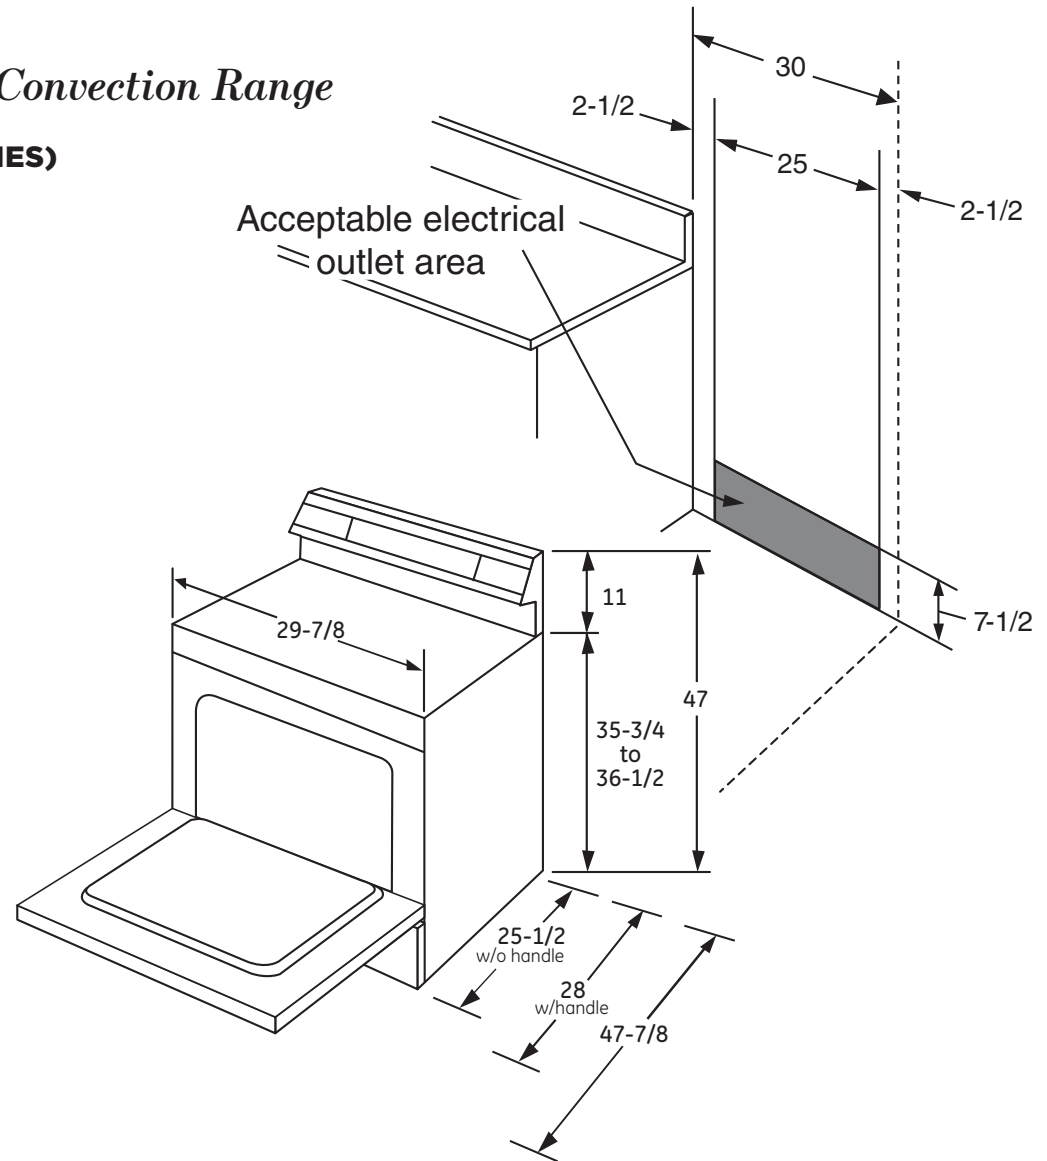

PB911SJ

GE Profile™ Series 30" Free-Standing Electric Convection Range

DIMENSIONS AND INSTALLATION INFORMATION (IN INCHES)

RECEPTACLE LOCATIONS

Locally approved flexible service cord or conduit must be used because terminals are not accessible after range installation. See shaded area in drawing for location of electrical outlet box. Recommended outlet locations allow range to be installed directly against wall.

NOTE: This appliance has been approved for 0" spacing to adjacent surfaces above the cooktop. However, a 6" minimum spacing to surfaces less than 15" above the cooktop and adjacent cabinet is recommended to reduce exposure to steam, grease splatter and heat.

INSTALLATION INFORMATION: Before installing, consult installation instructions for current dimensional data and additional requirements.

KW Rating	
240V	13.4
208V	10.1
Breaker Size	
240V	40 Amps†
208V	40 Amps†

†NOTE: Check local codes for required breaker size.

For answers to your Monogram,® GE Profile™ or GE® appliance questions, visit our website at geappliances.com or call GE Answer Center® service, 800.626.2000.

Listed by Underwriters Laboratories