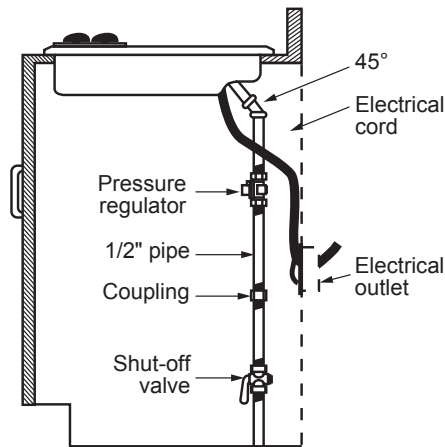

Gas Connection

Dimension and installation information are shown in inches.
*Allow 5-3/4" depth at rear for electrical and gas connections

For answers to your Monogram, GE Café™ Series, GE Profile™ Series or GE Appliances product questions, visit our website at geappliances.com or call GE Answer Center® Service, 800.626.2000.