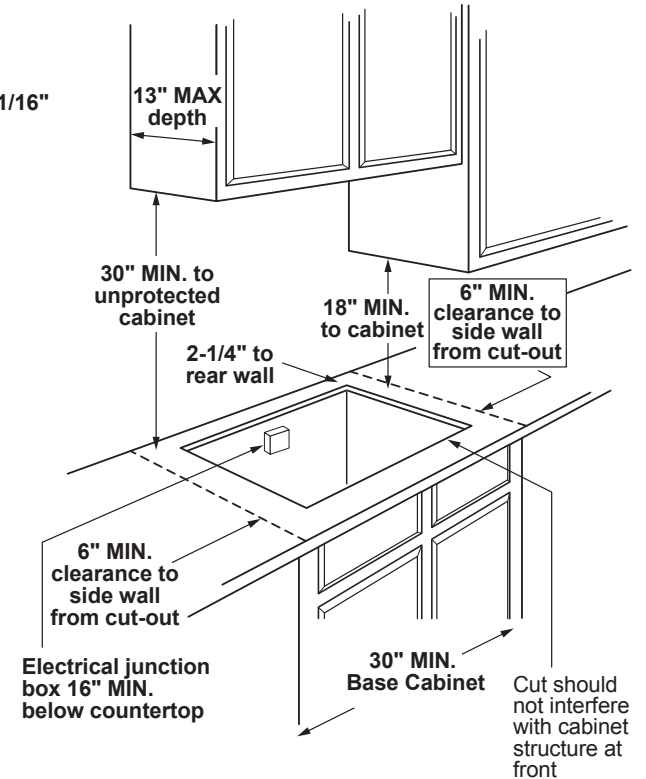

Gas Connection

Dimension and installation information are shown in inches.
*Allow 5-3/4" depth at rear for electrical and gas connections

For answers to your Monogram, GE Café™ Series, GE Profile™ Series or GE Appliances product questions, visit our website at geappliances.com or call GE Answer Center® Service, 800.626.2000.