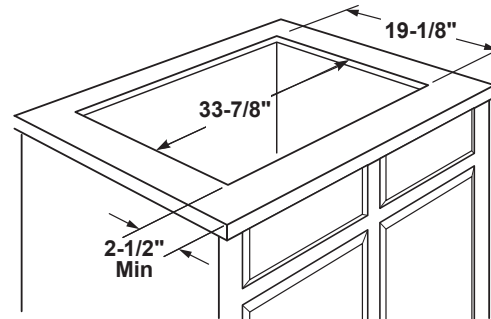

JGP3036DL/SL

GE® 36" Built-In Gas Cooktop

DIMENSIONS AND INSTALLATION INFORMATION

AGA REQUIREMENT: All gas cooktop models require 7/16" free area below cooktop height to combustible material. Requires 18" minimum from countertop to adjacent overhead cabinets.

NOTE: If installing with a GE Profile™ Telescopic Downdraft System, consult both cooktop and downdraft installation instructions packed with product before installing. Cooktop gas/electric supply may need to be re-routed to install downdraft.

ELECTRICAL RATING: 120V, 60Hz, 5A

INSTALLATION WITH SINGLE WALL OVEN INFORMATION:

30" Gas Cooktops are approved for use over select GE 27" and 30" Wall Ovens and Warming Drawers. 30" and 36" Gas cooktops are approved for use over select 30" Wall Ovens and Warming Drawers. Refer to cooktop and wall oven/warming drawer installation instructions packed with product for current dimensional data.

INSTALLATION INFORMATION: Before installing, consult installation instructions, packed with product, for current dimensional data.