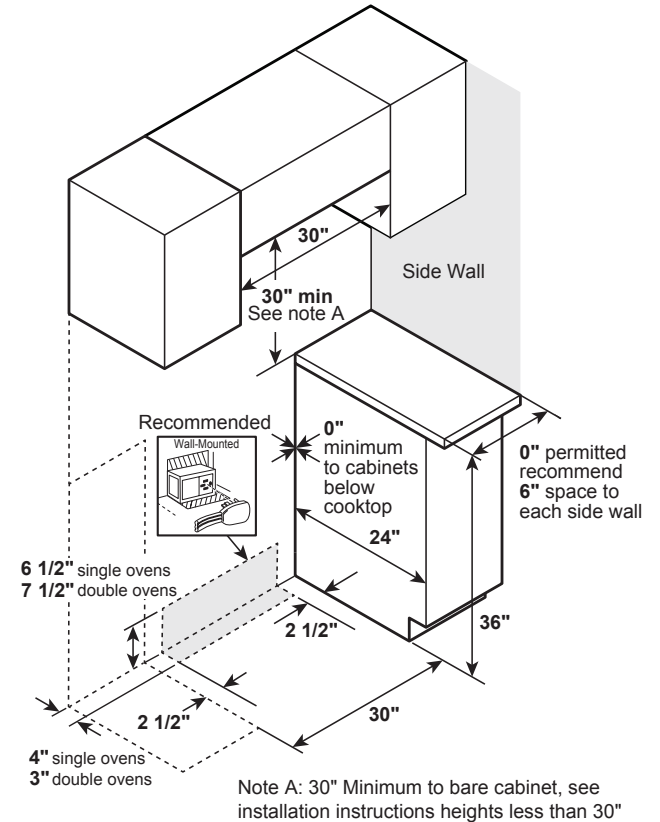

For answers to your Monogram, GE Café™ Series, GE Profile™ Series or GE Appliances product questions, visit our website at geappliances.com or call GE Answer Center® Service, 800.626.2000.

Specification Revised 10/17