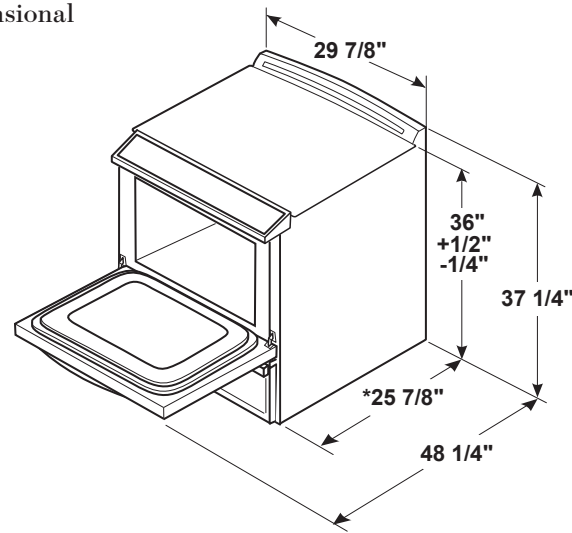

JS760BL/DL/EL/SL

GE® 30" Slide-In Electric Convection Range

DIMENSIONS AND INSTALLATION INFORMATION (IN INCHES)

RECEPTACLE LOCATIONS: Locally approved flexible service cord or conduit must be used because terminals are not accessible after range installation. See shaded area in drawing for location of electrical outlet box. Recommended outlet locations allow range to be installed directly against rear wall.

NOTE: This appliance has been approved for 0" spacing to adjacent surfaces above the cooktop. However, a 6" minimum spacing to surfaces less than 15" above the cooktop and adjacent cabinet is recommended to reduce exposure to steam, grease splatter and heat.

INSTALLATION INFORMATION: Before installing, consult installation instructions for current dimensional data and additional requirements

KW RATING	
240V	13.6
208V	10.2
BREAKER SIZE	
240V	40 Amps†
208V	40 Amps†

†NOTE: Check local codes for required breaker size.

*Depth including door handle is approximately 28 1/4".