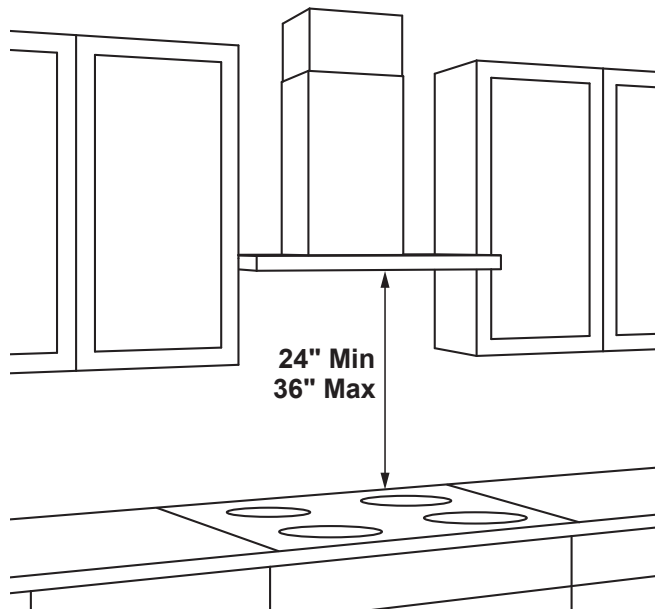

### DIMENSIONS AND INSTALLATION INFORMATION (IN INCHES)

#### OPTIONAL ACCESSORIES

UX12DC93SS/TS – 12(ft.) Ceiling Duct Cover Kit  
Max ceiling height installation with kit – 12'-0" (30" hood spacing)

UX14DC93SS/TS – 14(ft.) Ceiling Duct Cover Kit  
Max ceiling height installation with kit – 14'-0"

UXCF91 – Charcoal Filter (needed if used in recirculation mode)

UXRC1 – Remote Control (Wireless)

AMP RATING	
120V	TBD

30" models require a 30"-wide opening  
\*The supplied duct cover fits 7'-7" to 10'-6" ceiling heights  
(12' ceiling height with optional high ceiling kit UX12DC93SS/UX12DC93TS)  
(14' ceiling height with optional high ceiling kit UX14DC93SS/UX14DC93TS)