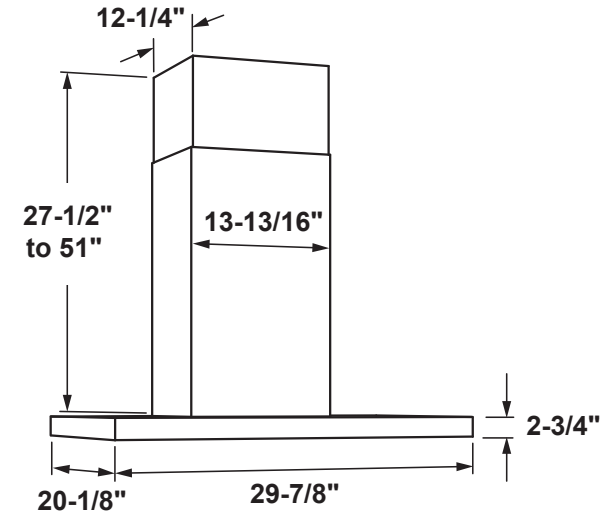

UVW9301SL/BL

30" WiFi Enabled Designer Wall Mount Hood w/Perimeter Venting

DIMENSIONS AND INSTALLATION INFORMATION (IN INCHES)

INSTALLATION INFORMATION:

Before installing, consult Use & Care/installation instructions packed with product for current dimensional data.

OPTIONAL ACCESSORIES

UX12DC93SS/TS – 12(ft.) Ceiling Duct Cover Kit
Max ceiling height installation with kit – 12'-0" (30" hood spacing)

UX14DC93SS/TS – 14(ft.) Ceiling Duct Cover Kit
Max ceiling height installation with kit – 14'-0"

UXCF91 – Charcoal Filter (needed if used in recirculation mode)

UXRC1 – Remote Control (Wireless)

AMP RATING	
120V	TBD

30" models require a 30"-wide opening
*The supplied duct cover fits 7'-7" to 10'-6" ceiling heights
(12' ceiling height with optional high ceiling kit UX12DC93SS/UX12DC93TS)
(14' ceiling height with optional high ceiling kit UX14DC93SS/UX14DC93TS)

The vent hood must be installed 24" min. above the cooking surface. For optimal performance, installing the hood more than 36" above the cooking surface is not recommended. The hood installation height above the cooking surface depends upon ceiling height. The telescopic duct cover conceals the ductwork running from the top of the hood to the ceiling.

NOTE: Installation height should be measured from the cooking surface to the lowest part of the hood. This hood may be installed onto a wall and vented to the outdoors, or it can be installed for recirculating operation. Parts for recirculating operation are supplied with the hood.

For answers to your Monogram, GE Café™ Series, GE Profile™ Series or GE Appliances product questions, visit our website at geappliances.com or call GE Answer Center® Service, 800.626.2000.

Specification Revised 9/18