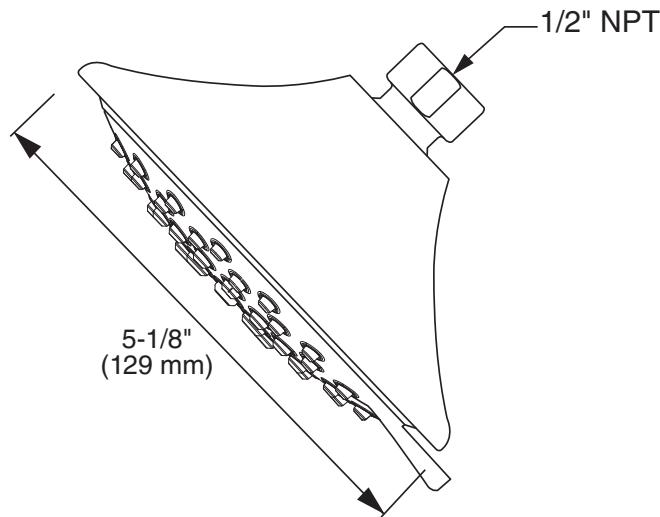

MODEL NUMBER:

□ 1660.739 Showerhead

GENERAL DESCRIPTION:

Three function showerhead. Full spray pattern. Brass ball joint. Easy clean spray nozzles. 2.5 gpm/9.5 L/min. maximum flow rate.

PRODUCT FEATURES:

Variety of Spray Patterns: Allows the user to select the type of spray best suited to their needs.

Easy Clean Spray Nozzles: Easily clean lime and calcium build up. Nozzles will not clog.

SUGGESTED SPECIFICATION

Showerhead shall have 3 spray pattern and brass ball joint. Fitting shall be American Standard Model # 1660.739.....

CODES AND STANDARDS

These products meet or exceed the following codes and standards:

- ASME A112.18.1**
- CSA B125.1**

Product Number	Description	Finishes			
		Polished Chrome	PVD Polished Nickel	Legacy Bronze	PVD Brushed Nickel
		002	013	278	295
1660.739	Showerhead Only				