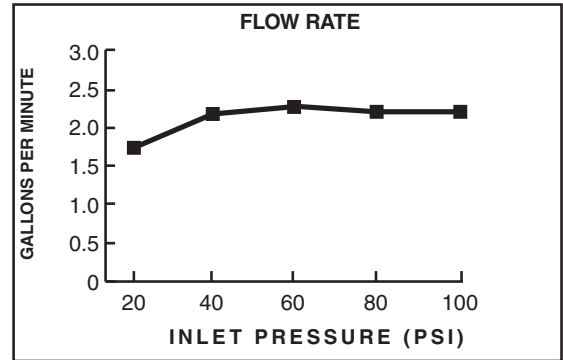

MODEL NUMBER:

□ 1660.739 Showerhead

GENERAL DESCRIPTION:

Three function showerhead. Full spray pattern. Brass ball joint. Easy clean spray nozzles. 2.5 gpm/9.5 L/min. maximum flow rate.

PRODUCT FEATURES:

Variety of Spray Patterns: Allows the user to select the type of spray best suited to their needs.

Easy Clean Spray Nozzles: Easily clean lime and calcium build up. Nozzles will not clog.

SUGGESTED SPECIFICATION

Showerhead shall have 3 spray pattern and brass ball joint. Fitting shall be American Standard Model # 1660.739.....

CODES AND STANDARDS

These products meet or exceed the following codes and standards:

- ASME A112.18.1**
- CSA B125.1**

Product Number	Description	Finishes			
		Polished Chrome	PVD Polished Nickel	Legacy Bronze	PVD Brushed Nickel
		002	013	278	295
1660.739	Showerhead Only				