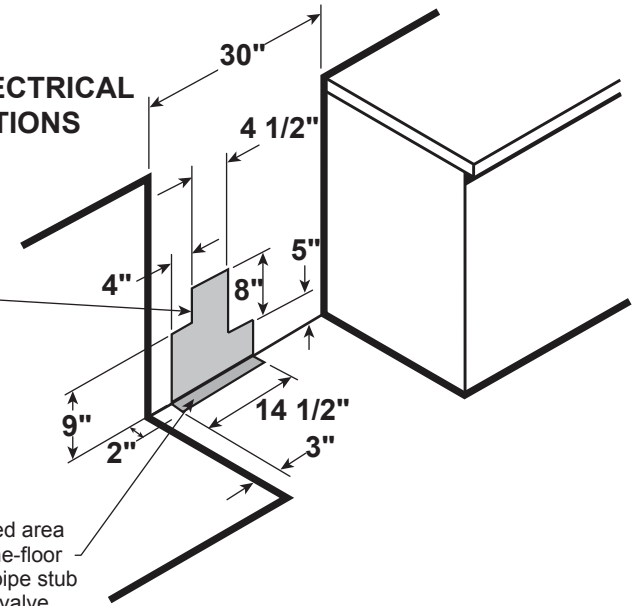

### DIMENSIONS AND INSTALLATION INFORMATION (IN INCHES)

**ELECTRICAL RATING:** 120V, 60Hz, 15A

**INSTALLATION INFORMATION:** Before installing, consult installation instructions packed with product for current dimensional data.

### GAS PIPE AND ELECTRICAL OUTLET LOCATIONS

Recommended area for 120V outlet on rear wall and area for through-the-wall connection of pipe stub and shut-off valve.

Recommended area for through-the-floor connection of pipe stub and shut-off valve.