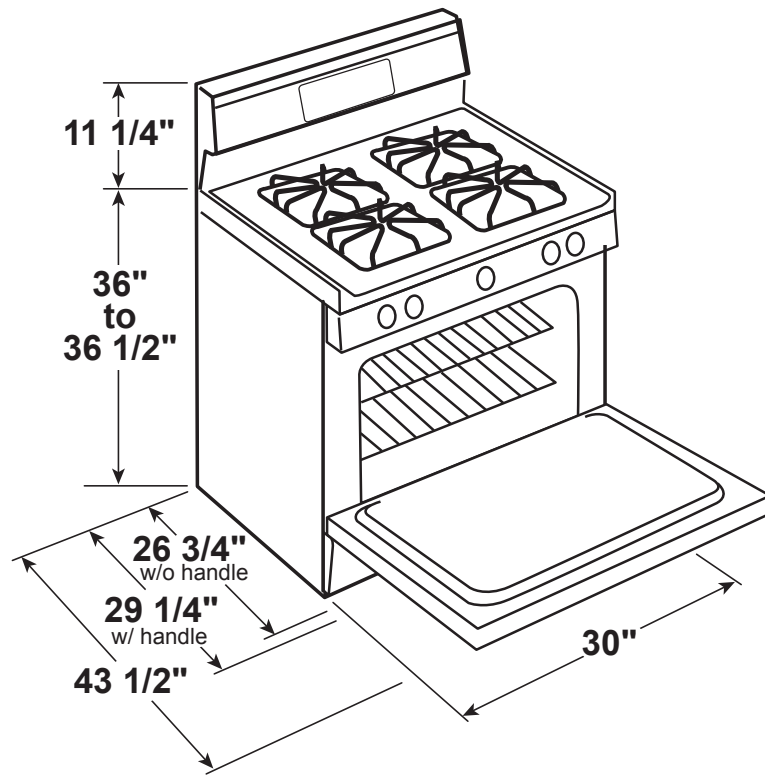

## GE® 30" Free-Standing Gas Convection Range

### DIMENSIONS AND INSTALLATION INFORMATION (IN INCHES)

**ELECTRICAL RATING:** 120V, 60Hz, 15A

**INSTALLATION INFORMATION:** Before installing, consult installation instructions packed with product for current dimensional data.