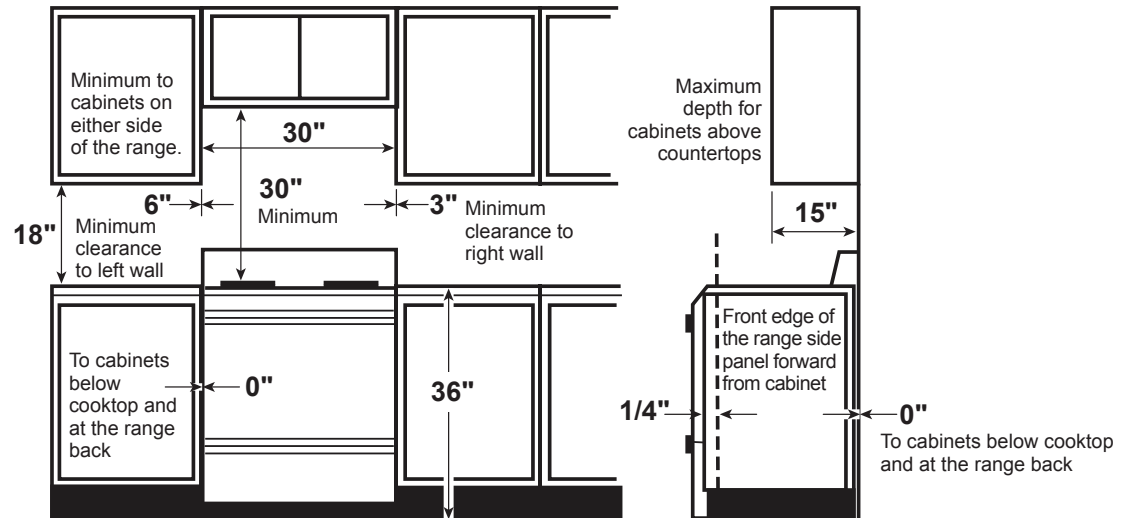

### DIMENSIONS AND INSTALLATION INFORMATION (IN INCHES)

**ELECTRICAL RATING:** 120V, 60Hz, 15A

**INSTALLATION INFORMATION:** Before installing, consult installation instructions packed with product for current dimensional data.

### GAS PIPE AND ELECTRICAL OUTLET LOCATIONS

Recommended area for 120V outlet on rear wall and area for through-the-wall connection of pipe stub and shut-off valve.

Recommended area for through-the-floor connection of pipe stub and shut-off valve.