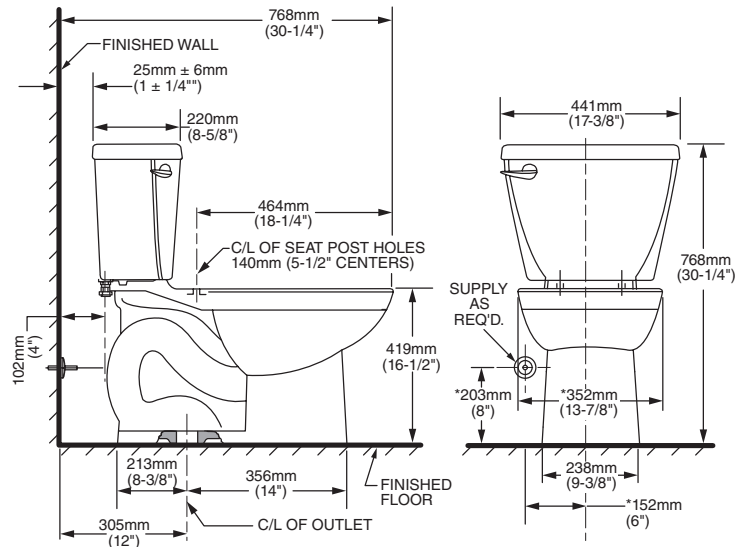

**CADET® 3 RIGHT HEIGHT®
ELONGATED TOILET**

270AA.001

- Features the **Cadet® Flushing System**
- Vitreous china
- Low consumption (6.0 Lpf/1.6 gpf) toilet
- PowerWash® rim scrubs bowl with each flush
- Includes color match bowl caps
- EverClean® surface included
- 3" flush valve
- 2-1/8" trapway
- 16-1/2" rim height for accessible applications
- 12" (305mm) rough-in
- Generous 9" x 8" water surface area
- Chrome finish trip lever is supplied
- 1,000g MaP Score** at 1.6 gpf
- 5 year warranty

- 3717A.001** Right Height® Elongated Bowl
 4021.001N Tank

Nominal Dimensions:

768 x 441 x 768mm (30-1/4" x 17-3/8" x 30-1/4")

Fixture only, seat and supply sold separately

Compliance Certifications -

Meets or Exceeds the Following Specifications:

- ASME A112.19.2-2008/CSA B45.1-08 for Vitreous China Fixtures

NOTES:
 THIS TOILET IS DESIGNED TO ROUGH-IN AT A MINIMUM DIMENSION OF 305MM (12") FROM FINISHED WALL TO C/L OF OUTLET.
 SUPPLY NOT INCLUDED WITH FIXTURE AND MUST BE ORDERED SEPARATELY.
 * DIMENSION SHOWN FOR LOCATION OF SUPPLY IS SUGGESTED.

IMPORTANT: Dimensions of fixtures are nominal and may vary within the range of tolerances established by ANSI Standard A112.19.2. These measurements are subject to change or cancellation. No responsibility is assumed for use of superseded or voided pages.