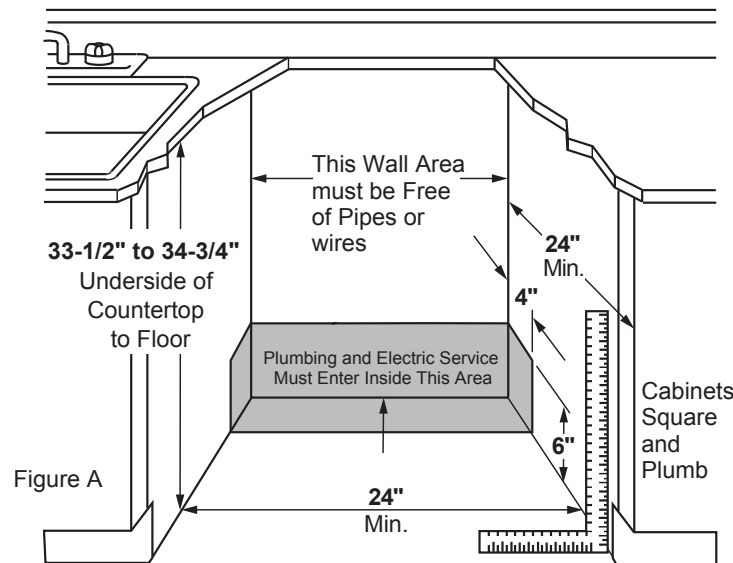

GDT655SGJ/SMJ/SSJ/SBL/SFL

GE Appliances Stainless Steel Interior Dishwasher with Hidden Controls

DIMENSIONS AND INSTALLATION INFORMATION (IN INCHES)

ELECTRICAL RATING

Voltage AC.....	120
Hertz.....	60
Total connected load amperage.....	7.2
Calrod® heater watts max.....	415/800

For use on adequately wired 120-volt, 15-amp circuit having 2-wire service with a separate ground wire. This appliance must be grounded for safe operation.

INSTALLATION INFORMATION: Before installing, consult installation instructions packed with product for current dimensional data.