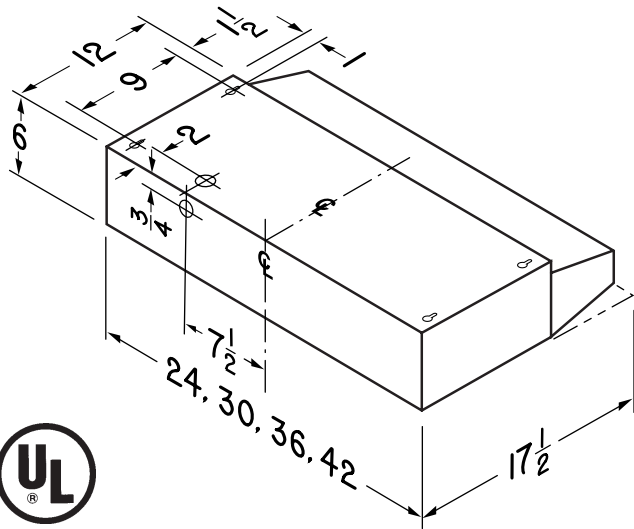

SPECIFICATIONS

VOLTS	AMPS	RPM
120	2.0	2850

TYPICAL SPECIFICATION

- Range hood shall be Broan Model 41000.
- Unit shall be non-ducted and have a non-ducted filter.
- Motor to be permanently lubricated. RPM not to exceed 2850.
- Unit shall have a two-speed fan switch and separate light switch.
- Sides shall be mitered and bottom edge hemmed – with no sharp edges.
- Unit shall be U.L. listed.