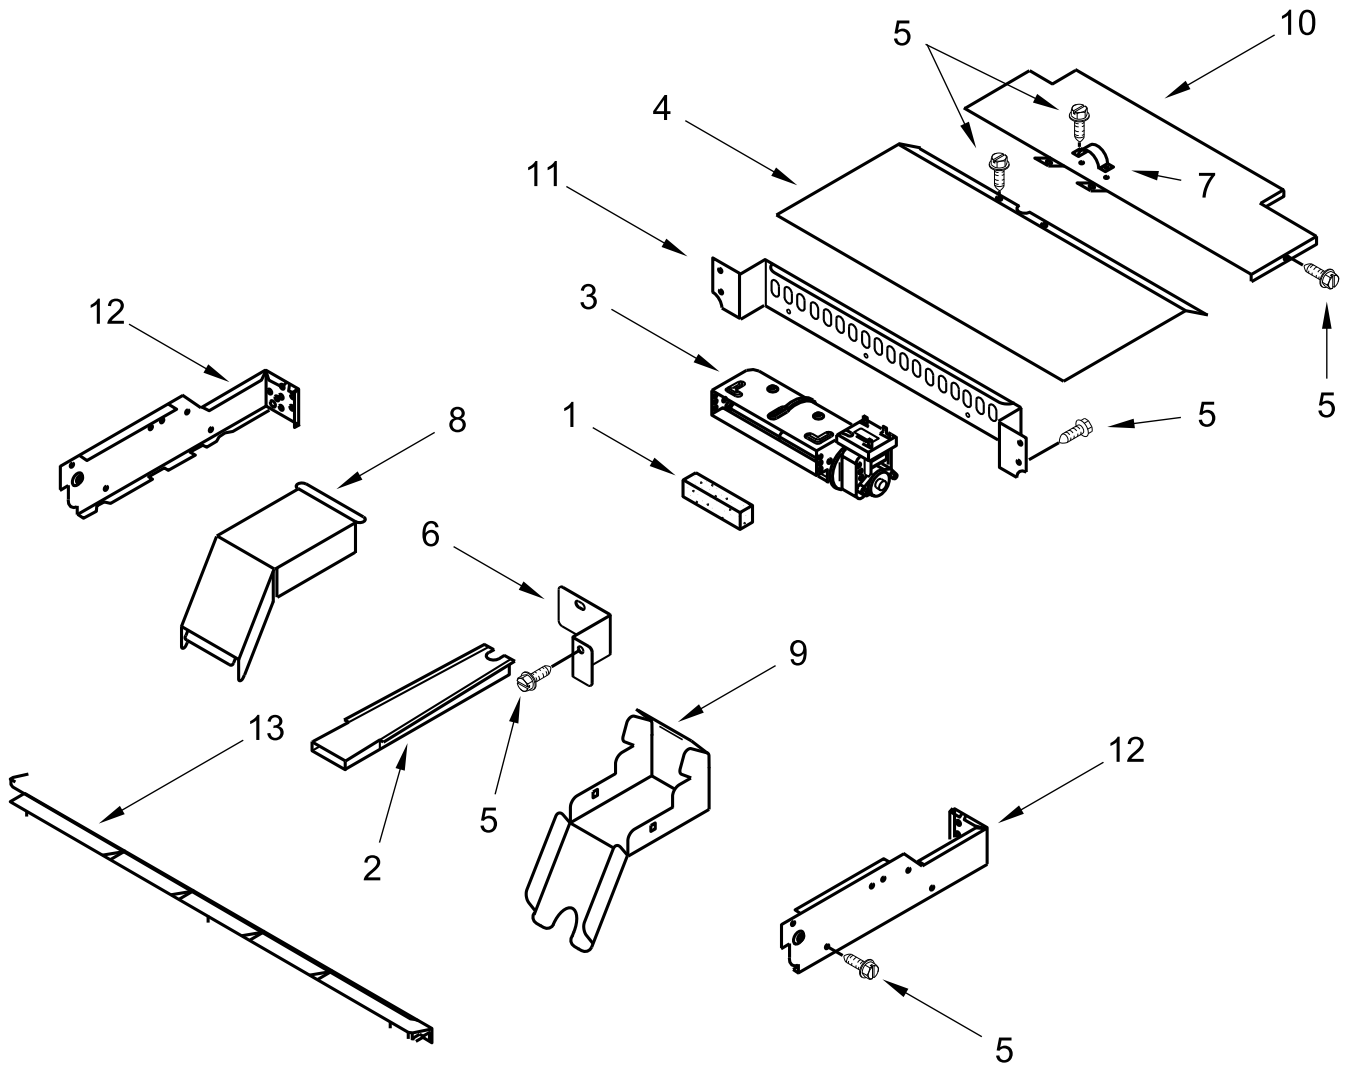

TOP VENTING PARTS

TOP VENTING PARTS

<u>Illus. No.</u>	<u>Part No.</u>	<u>Description</u>	<u>Illus. No.</u>	<u>Part No.</u>	<u>Description</u>	<u>Illus. No.</u>	<u>Part No.</u>	<u>Description</u>
1	4451758	Block, Foam	5	7101P426-60	Screw	11	8303100	Back, Control
2	4451759	Vent, Exhaust	6	8302390	Bracket, Support Air Stop	12	W10790240	Side, Control Top (Left)
3	W10016550	Blower (45MM) (Lower)	7	4448664	Clamp, Conduit		W10755214	Side, Control Top (Right)
	W10176670	Blower (65MM) (Upper)	8	4455178	Elbow, Top Vent			
4	4452365	Cover, Top Front	9	4455177	Elbow, Bottom Vent	13	4448547	Vent, Control Panel
			10	4450549	Cover, Top Rear