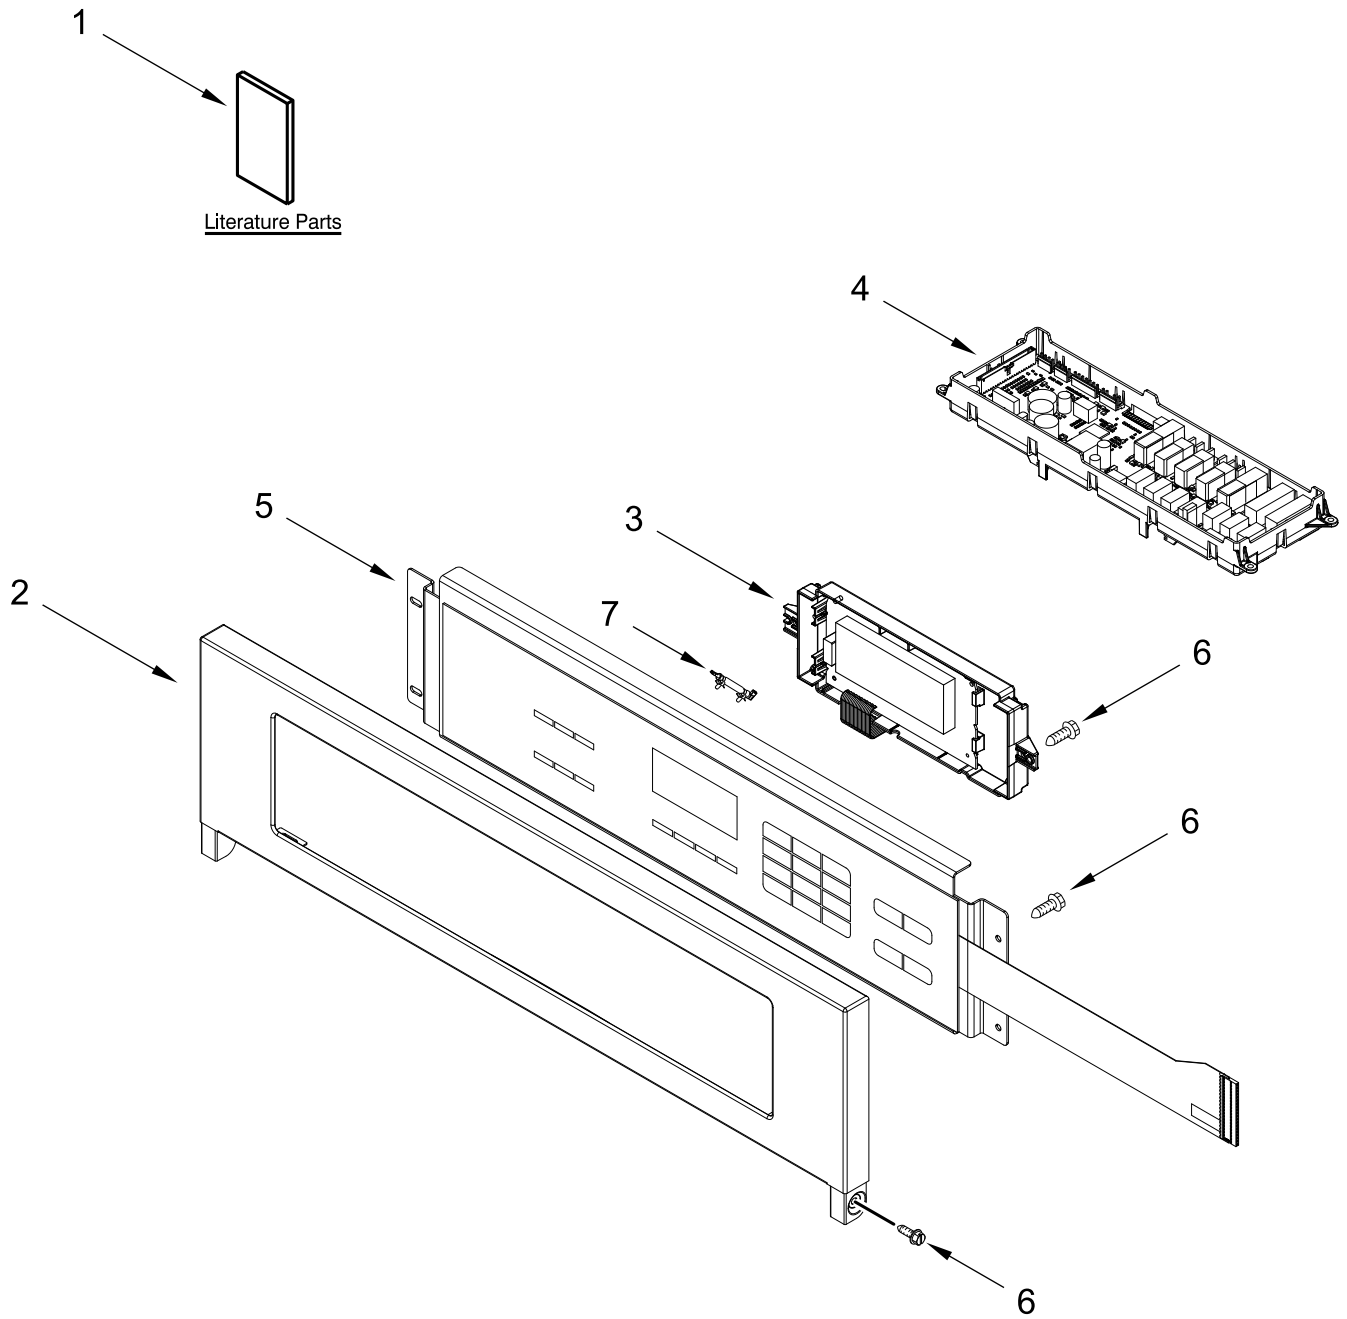

# CONTROL PANEL PARTS

# CONTROL PANEL PARTS

<u>Illus. No.</u>	<u>Part No.</u>	<u>Description</u>	<u>Illus. No.</u>	<u>Part No.</u>	<u>Description</u>	<u>Illus. No.</u>	<u>Part No.</u>	<u>Description</u>
1		Literature Parts	4	W10721210	Control	7	W10794084	Fuse, Thermal
	W10758300	Guide, Use & Care	5		Assembly, Membrane			FOLLOWING PARTS NOT ILLUSTRATED
	W10758285	Instructions, Installation		W10694995	Black		W11157777	Harness, Main
	W10776932	Sheet, Tech		W10694996	White		W11177680	Harness, Latch
	W10767148	Diagram, Wiring	6	7101P427-60	Screw		W10409840	Harness, EOL (MRC)
2		Assembly, Control Panel Skin					4450800	Screw, Grounding
	W10702189	Black					4448664	Clamp, Conduit
	W10704698	White					4451761	Support, Wiring
	W10704699	Stainless					4455191	Plate, Blower Service
3	W10752316	Interface (Maxwell), User Board					4454842	Tie, Cable
							98997	Clip

# OVEN DOOR PARTS