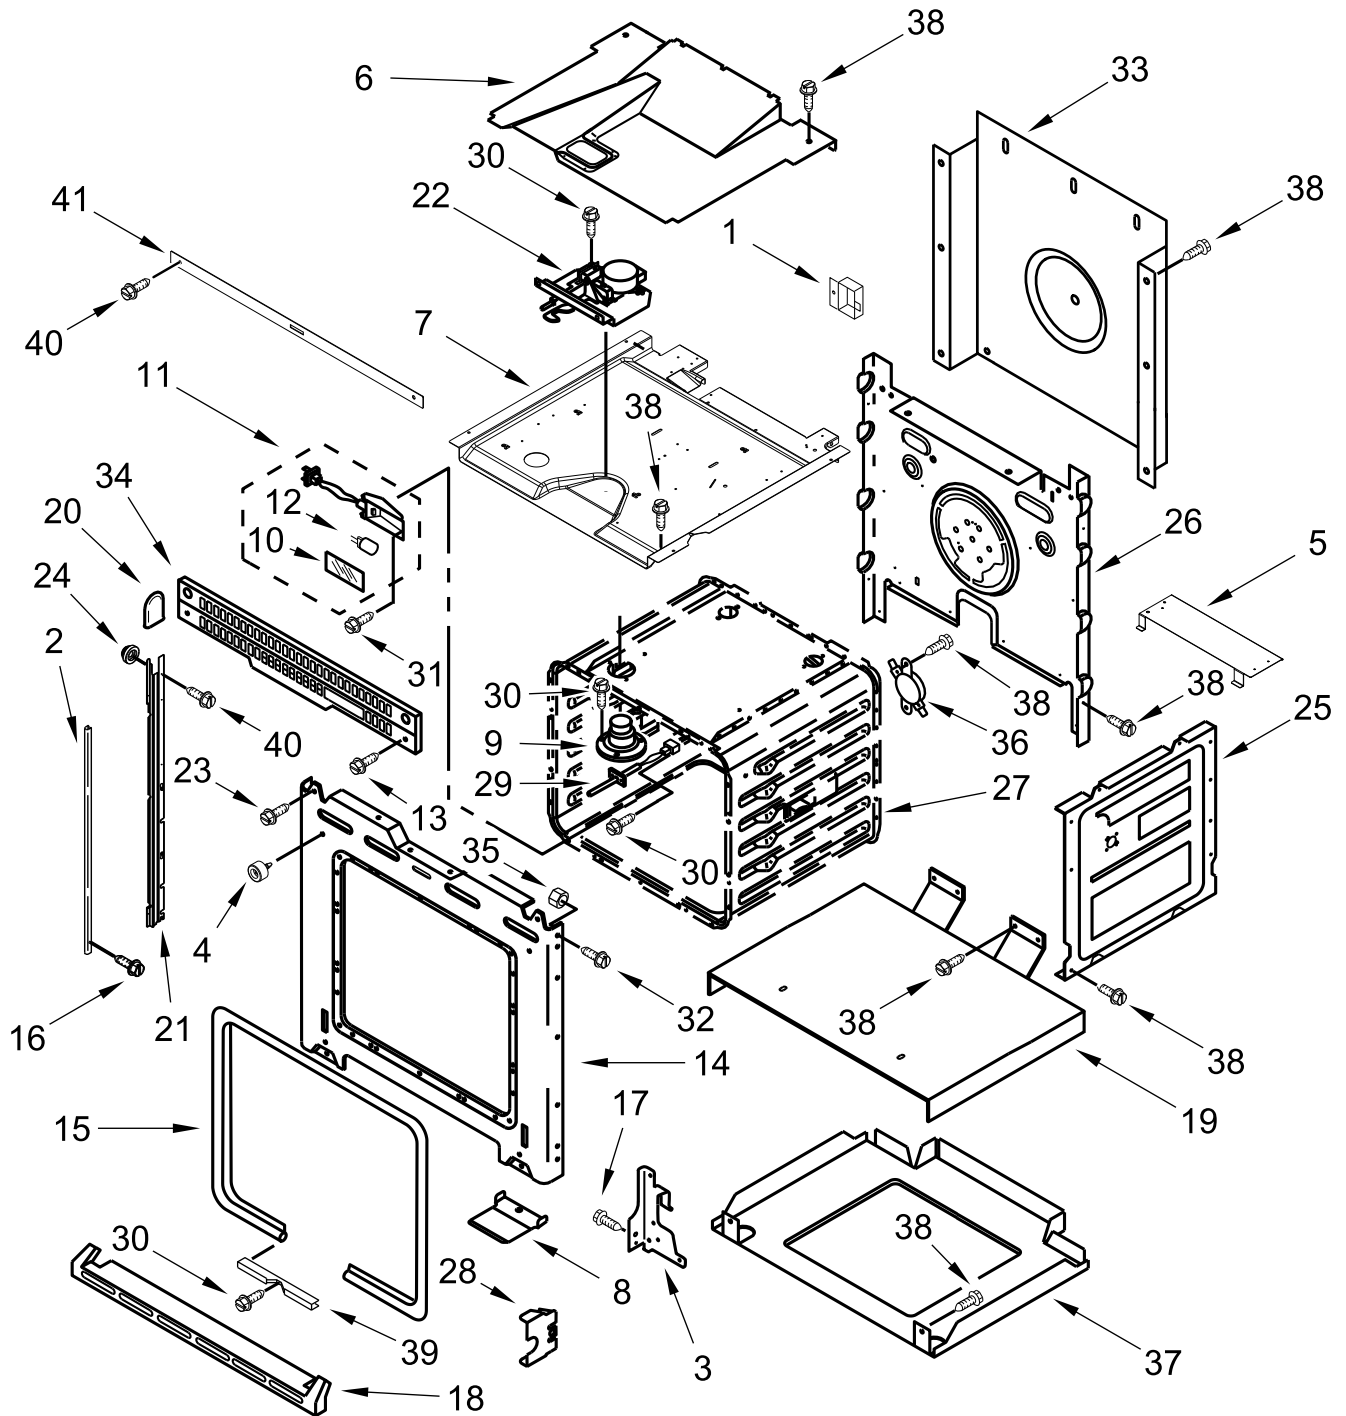

OVEN PARTS

OVEN PARTS

<u>Illus.</u> <u>No.</u>	<u>Part No.</u>	<u>Description</u>	<u>Illus.</u> <u>No.</u>	<u>Part No.</u>	<u>Description</u>	<u>Illus.</u> <u>No.</u>	<u>Part No.</u>	<u>Description</u>
1	8285593	Cover, Connector	14	9760754	Frame, Front	30	4449154	Screw
2		Trim, Side	15	4455380	Gasket, Door	31	W10720084	Screw
	W10756501	Black (Left)	16	8281236	Screw	32	4450038	Screw
	W10756502	Black (Right)	17	4449743	Screw	33	4451747	Cover, Back
	W10756497	White (Left)	18		Assembly, Bottom Vent Trim	34	W10358914	Trim, Center
	W10756498	White (Right)		W10339572	Black	35	4450118	Nut
	W10144986	Stainless (Left)		W10339573	White	36	W10777627	Thermostat (Upper)
	W10144985	Stainless (Right)		W10144973	Stainless		W10774836	Thermostat (Lower)
3	4455605	Receiver, Hinge (Left)	19	4451476	Support, Insulation	37	4450525	Base, Chassis
	4455606	Receiver, Hinge (Right)	20	4451605	Cap, Spacer	38	7101P426-60	Screw
4	W10105790	Bumper & Screw	21	4450582	Rail, Side (Left)	39	4448933	Retainer, Gasket
5	W10804302	Bracket, PCB Support		4450581	Rail, Side (Right)	40	7101P434-60	Screw
6	8302347	Divider, Center Vent	22	W10195934	Latch, Motorized	41	W10772943	Retainer, Side Rail Insulation
7	W10784377	Chassis, Top	23	4449040	Screw			FOLLOWING PARTS NOT ILLUSTRATED
8		Deflector, Vent Box	24	4448444	Grommet, Mounting Rail		4449314	Insulation, Wrap
	4455807	Black	25	W10782197	Side, Chassis		4450363	Insulation, Back
9	W11085336	Tube, Vent	26	W10784207	Back, Chassis		W10772942	Insulation, Side Rail
10	W10169756	Lens, Light	27		Liner, Oven (Not Serviceable)			
11	W11223932	Assembly, Oven Light	28	4452152	Bracket, Bottom Vent			
12	W10169757	Bulb, Light	29	W10622170	Probe, Sensor			
13	7101P427-60	Screw