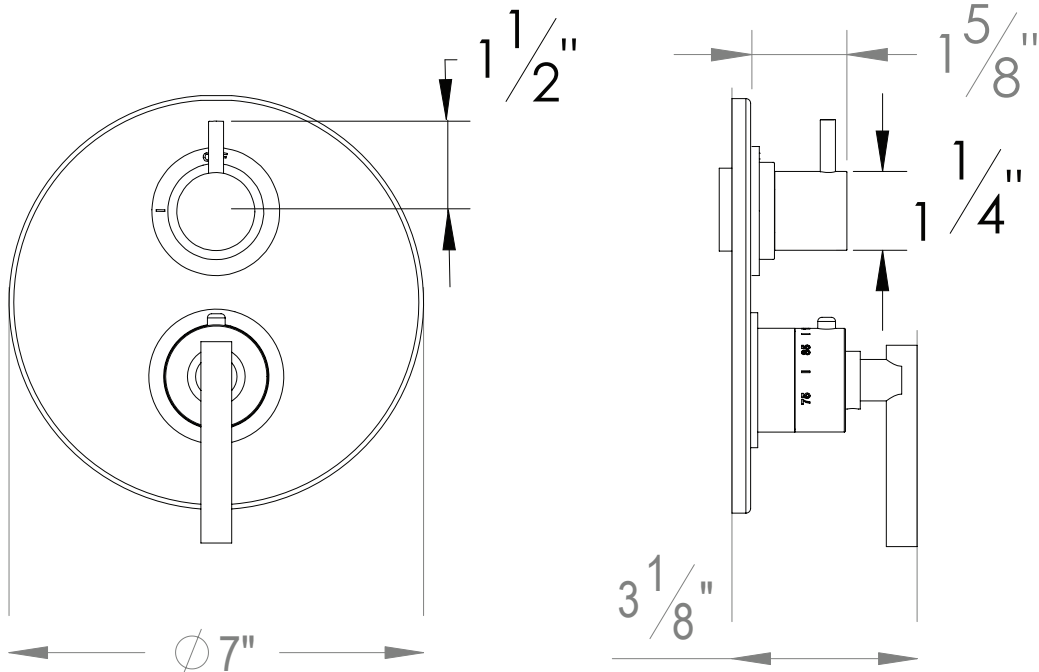

PRODUCT SPECIFICATION SHEET

ITEM # 7098TJ-TM

TRIM (Shared function)

1/2" Thermostatic trim with 3-way diverter

- "TJ" style handles
- Includes trim plate and handles
- VALVE NOT INCLUDED
- USE TH-8303 VALVE
- Shut-off / diverter for Three Outlets

The measurements shown are for reference only. Products and specifications shown are subject to change without notice.