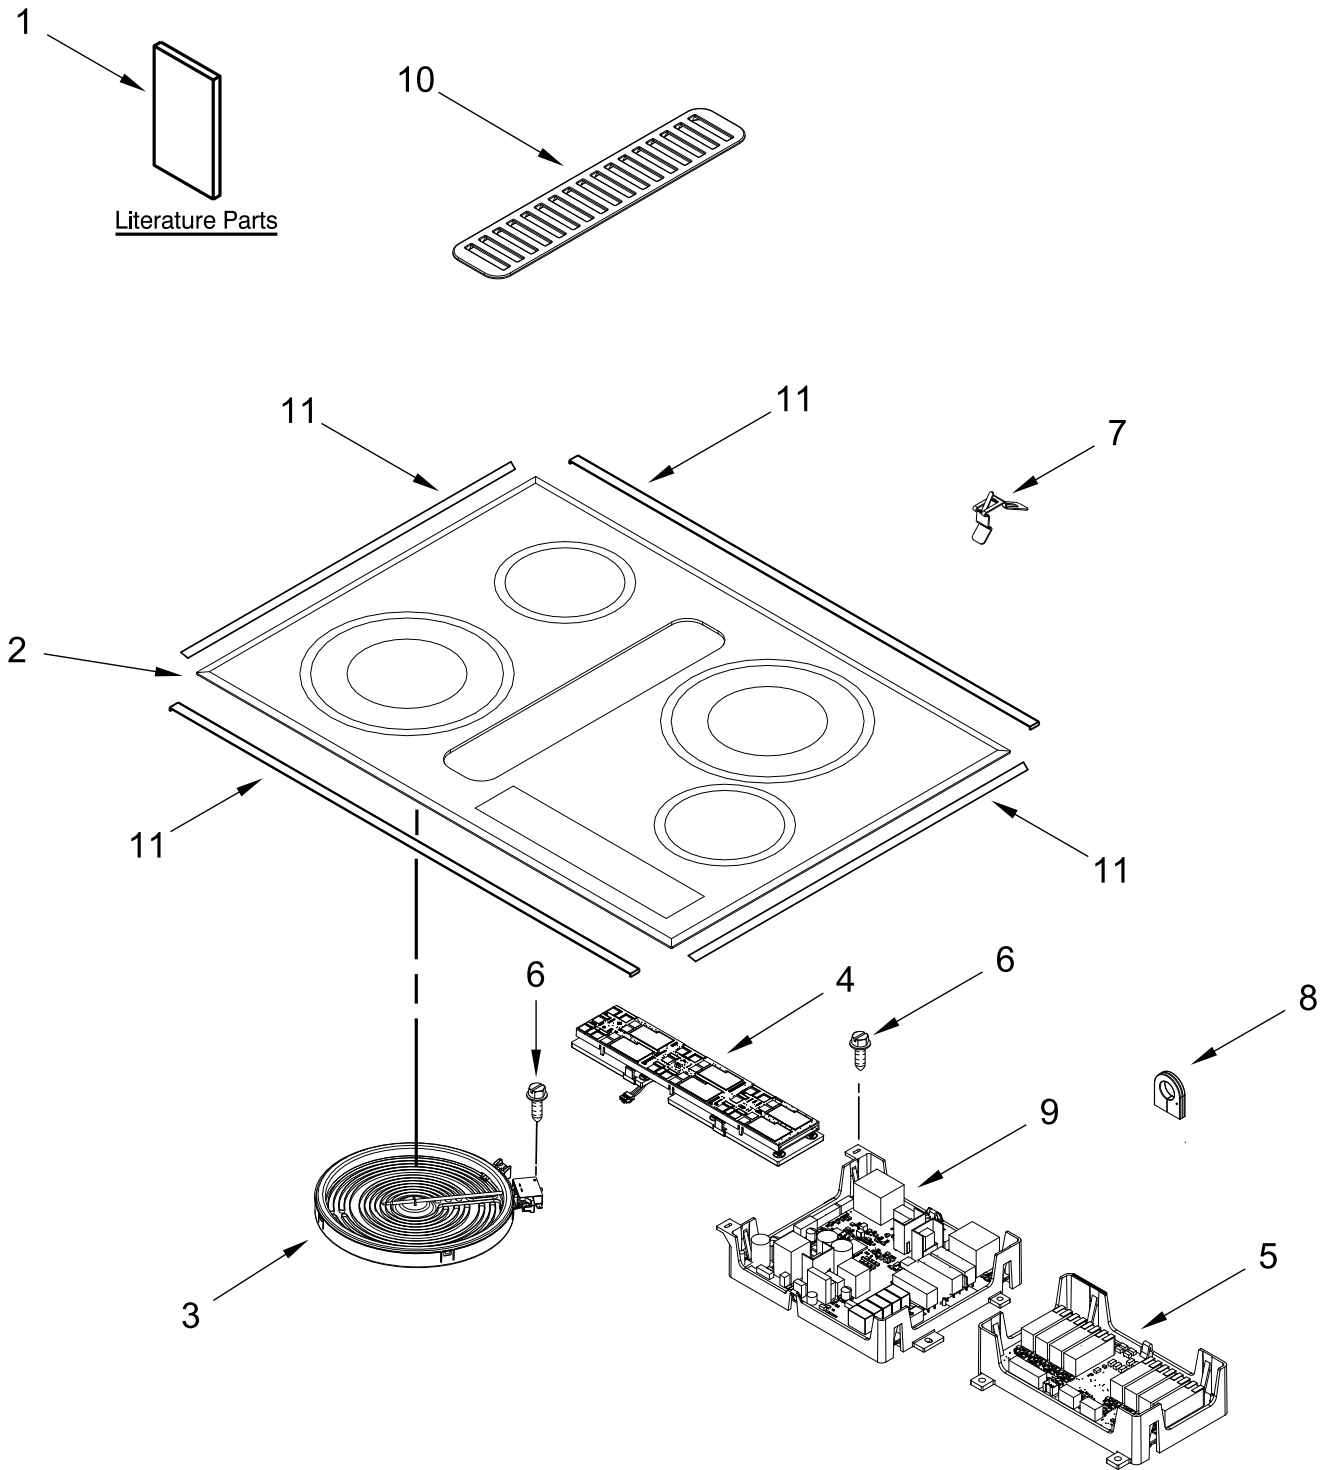

## **30" ELECTRIC DOWNDRAFT COOKTOP**

# COOKTOP PARTS

# COOKTOP PARTS

<u>Illus. No.</u>	<u>Part No.</u>	<u>Description</u>	<u>Illus. No.</u>	<u>Part No.</u>	<u>Description</u>	<u>Illus. No.</u>	<u>Part No.</u>	<u>Description</u>
1		Literature Parts	3	W10275048	Element (3000/1400W)	10		Grille, Air
	W10848428	Instructions, Installation			(Left Front & Right Rear)		W10844354	Black
	W10848426	Instructions, User	W10342780	Element (1300W) (Left Rear)	11		Assembly, Trim (Stainless Models Only)	
	W11031713	Sheet, Tech		8273994		Element (1200W) (Right Front)	W10836028	Stainless
2	W10917819	Diagram, Wiring Top	4	W11032484	Assembly, UI	W11190487		Harness, Main
	W10796745	Black			5		W10817977	Control, Electronic
	W10908403	Stainless	6	7101P426-60	Screw	7101P460-60	Screw, Grounding	
			7	W10225448	Spring, Element	W10909126	Kit, Plenum Screw	
			8	W10324729	Grommet, Wire (Gray) (Large Hole)	3192439	Seal, Limiter	
		9	W10817979	Manager, Appliance	8286642	Tape, Foam		