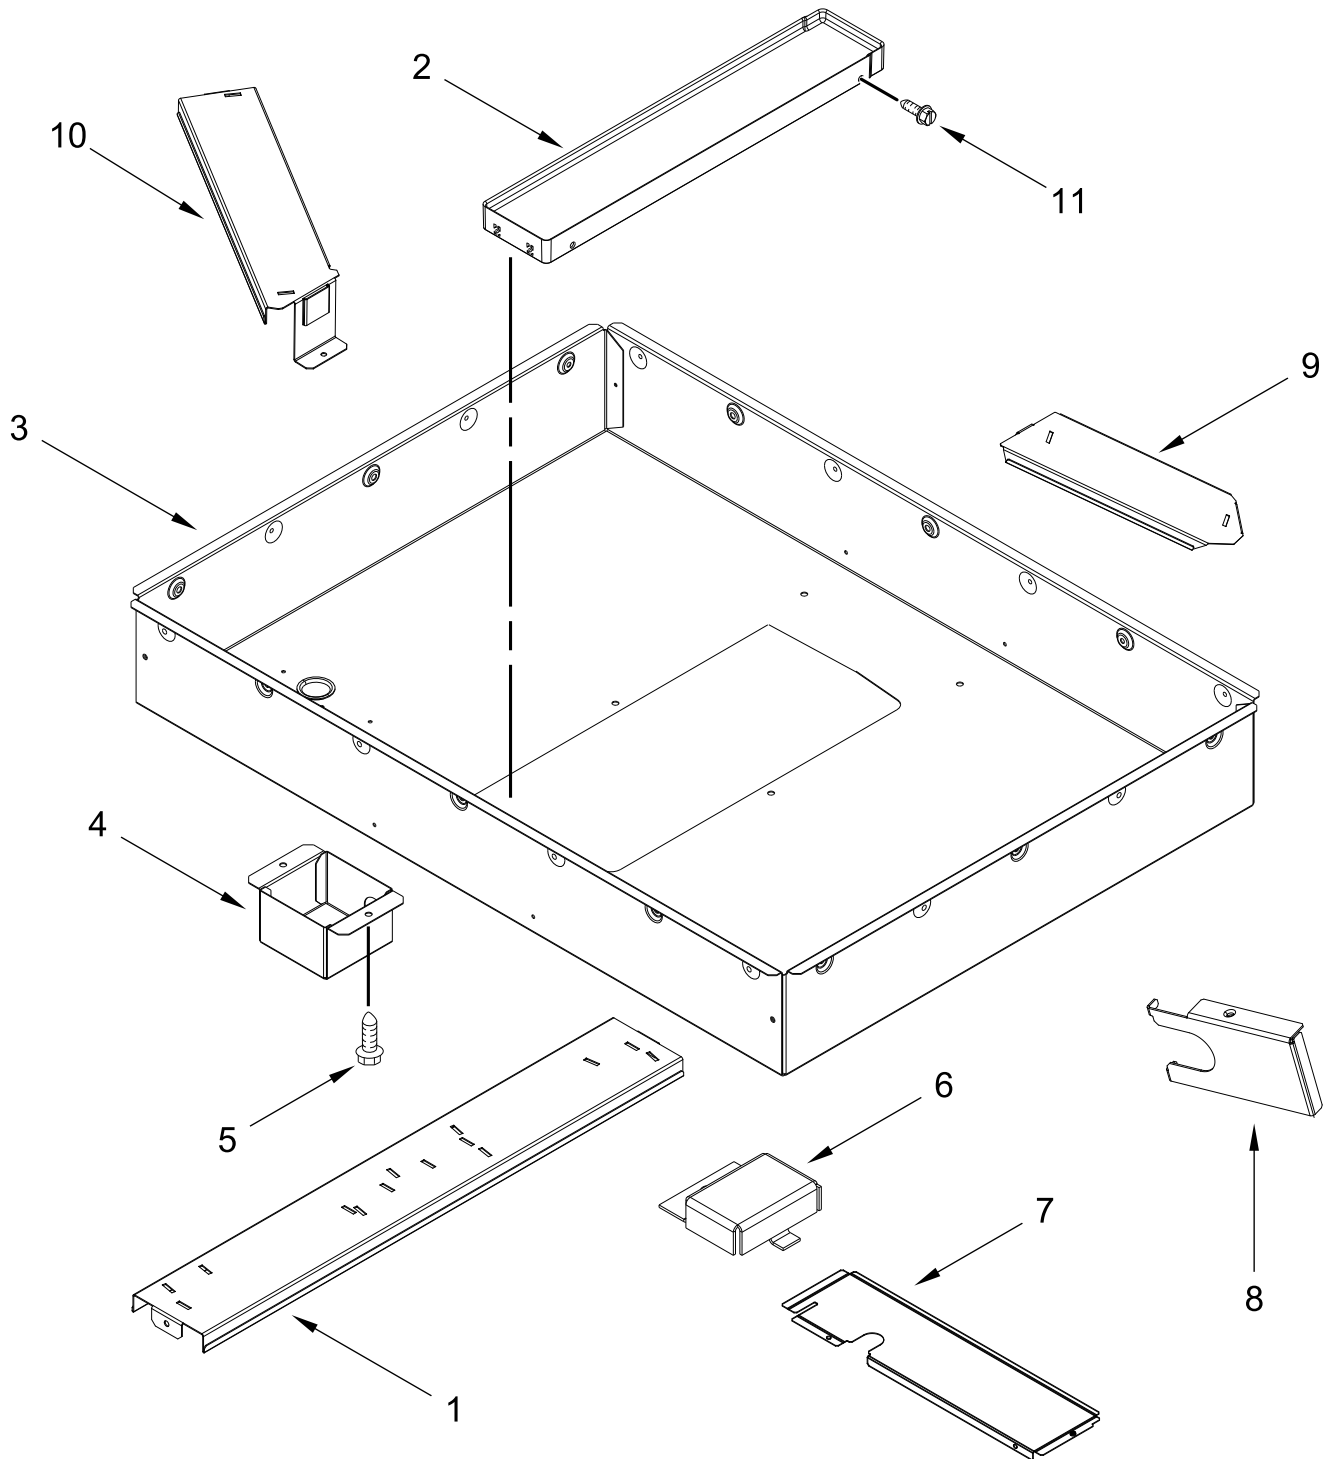

BURNER BOX PARTS

BURNER BOX PARTS

<u>Illus.</u> <u>No.</u>	<u>Part No.</u>	<u>Description</u>	<u>Illus.</u> <u>No.</u>	<u>Part No.</u>	<u>Description</u>	<u>Illus.</u> <u>No.</u>	<u>Part No.</u>	<u>Description</u>
1	W10815392	Rail, Straight	5	7101P426-60	Screw	10	W10858346	Rail, Rear
2	W10235990	Tray, Spill	6	8285593	Cover, Connector	11	7101P427-60	Screw
3		Box, Burner (Not Serviced)	7	W10842296	Shield, Heat			
4	W10258697	Cover, Blower Motor Harness	8	W10874833	Shield, Side Heat			
			9	W10858345	Rail, Front