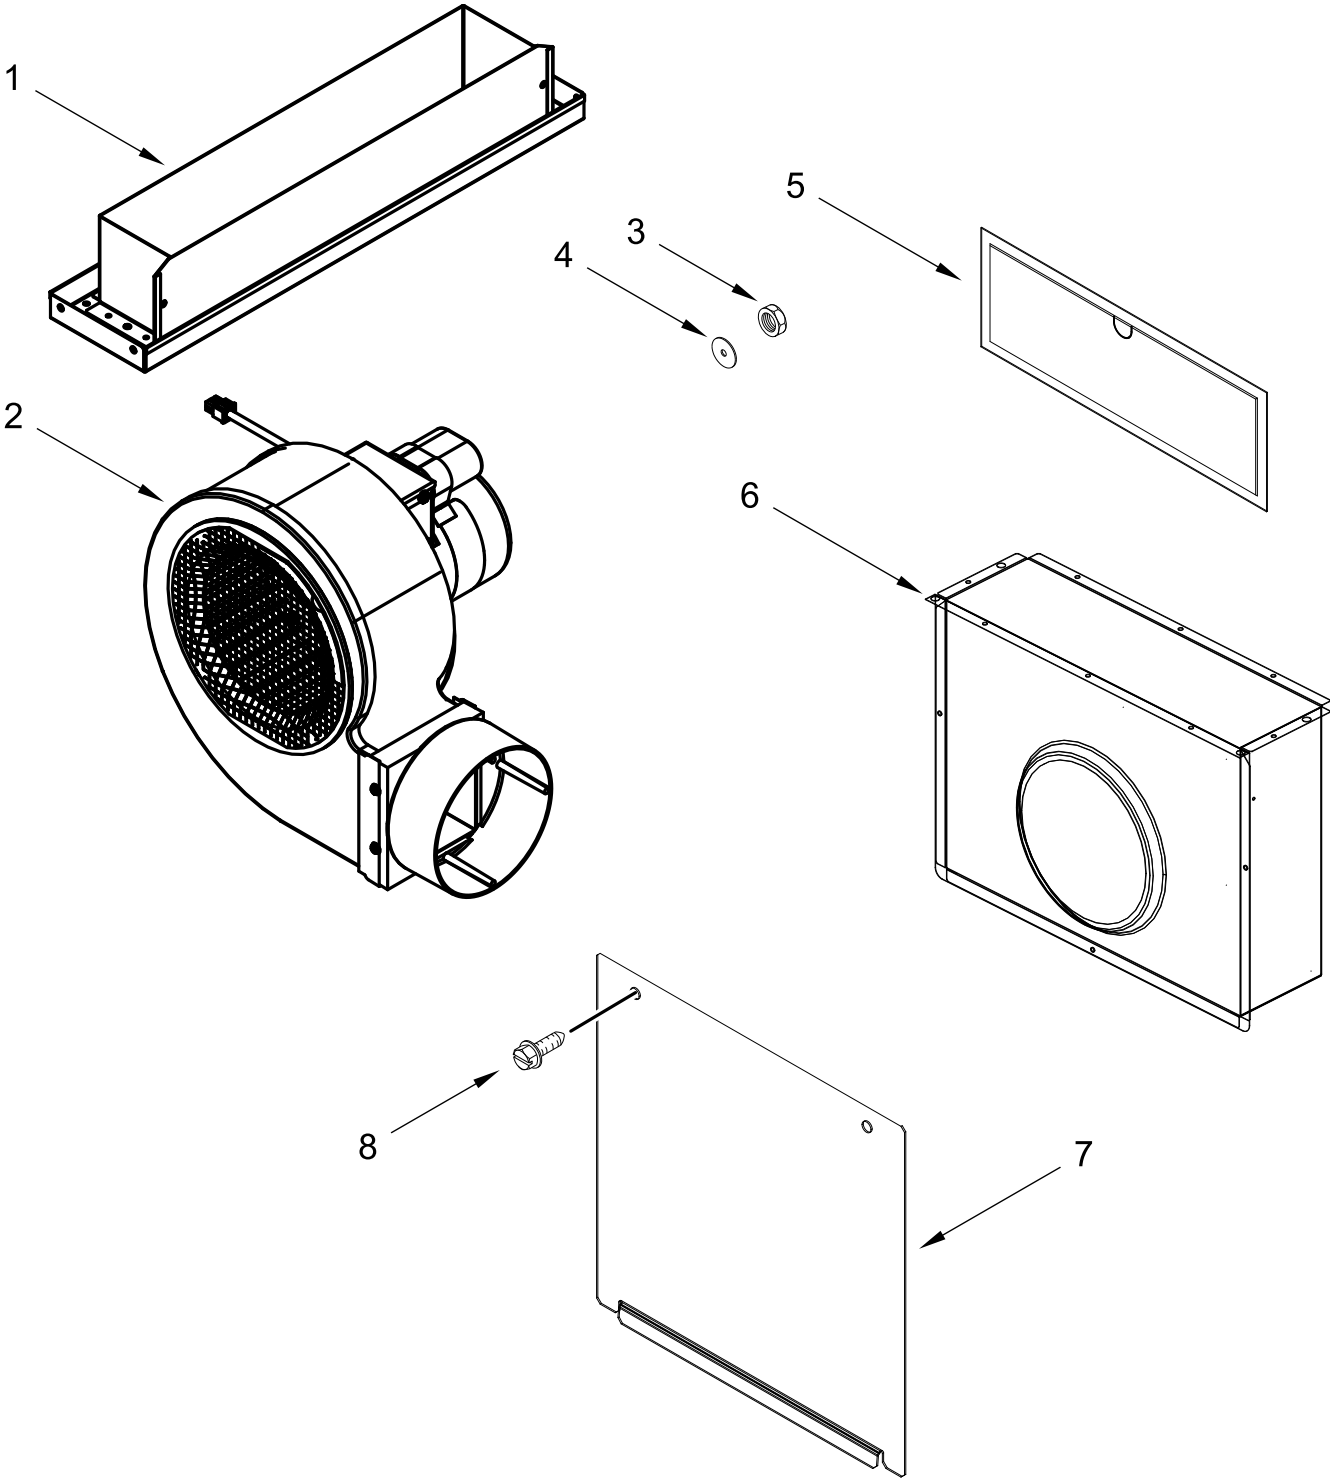

BLOWER UNIT PARTS

BLOWER UNIT PARTS

<u>Illus.</u> <u>No.</u>	<u>Part No.</u>	<u>Description</u>	<u>Illus.</u> <u>No.</u>	<u>Part No.</u>	<u>Description</u>	<u>Illus.</u> <u>No.</u>	<u>Part No.</u>	<u>Description</u>
1	W10872755	Assembly, Top Plenum	4	7109P086-60	Washer	7	W10837737	Panel, Lower Plenum Access
2	W10877782	Assembly, Downdraft Blower	5	W10815866	Filter, Grease	8	7101P427-60	Screw
3	7103P162-60	Nut, Lock	6	W10837738	Assembly, Lower Plenum