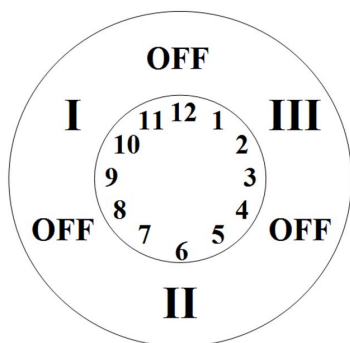

PRODUCT SPECIFICATION SHEET

ITEM # TH-8300
ROUGH
1/2" Thermostatic valve with
volume control and 3-way diverter

- 6 GPM
- Non-shared function (CALGreen Compliant)
- Service stops

9 o'clock opens top valve
6 o'clock opens left valve
3 o'clock opens right valve