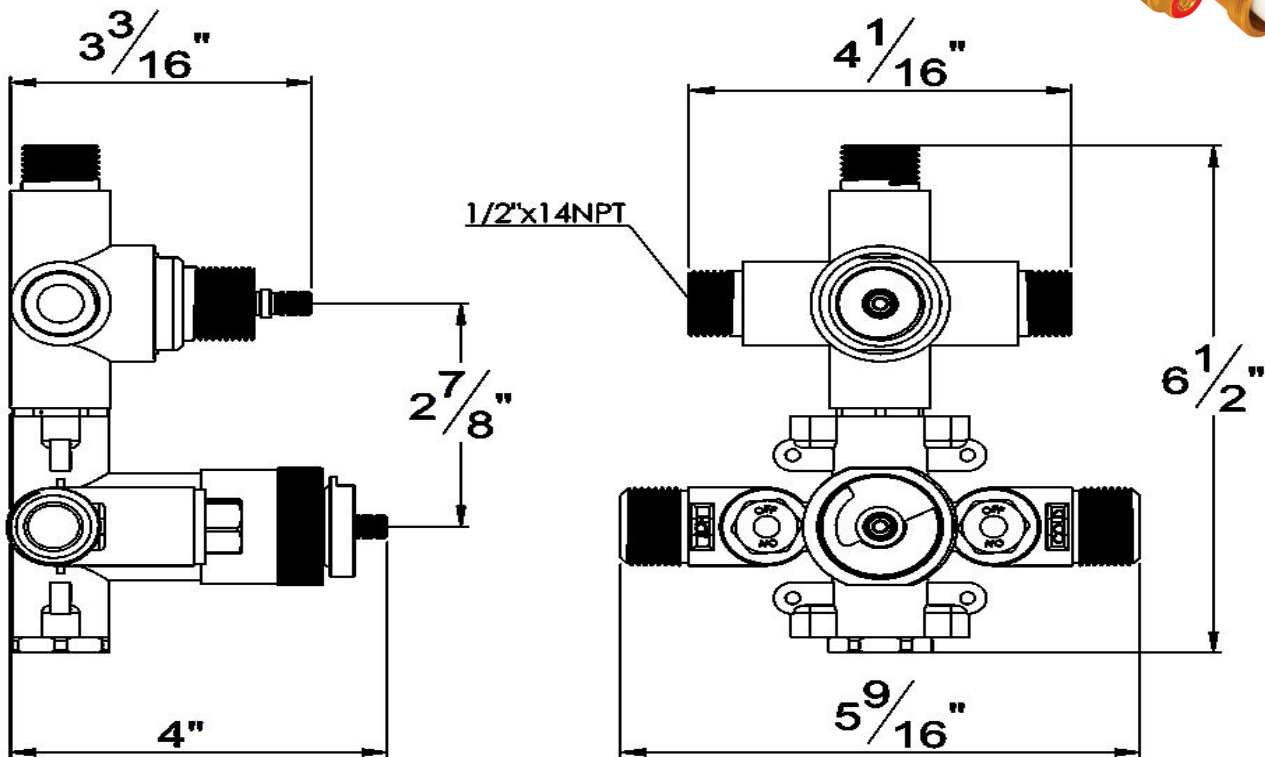

PRODUCT SPECIFICATION SHEET

ITEM # TH-8300
ROUGH
1/2" Thermostatic valve with
volume control and 3-way diverter

- 6 GPM
- Non-shared function (CALGreen Compliant)
- Service stops

9 o'clock opens top valve
6 o'clock opens left valve
3 o'clock opens right valve

The measurements shown are for reference only. Products and specifications shown are subject to change without notice.

www.santecfaucet.com | P: 310.542.0063 F: 310.542.5681