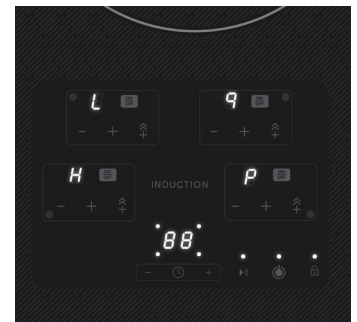

Bright white LED controls make the touch glass clear and easy to read.

SHARP ELECTRONICS CORPORATION
100 Paragon Drive, Montvale NJ, 07645
1.800.237.4277 • www.sharppusa.com

SHARP

Be Original.