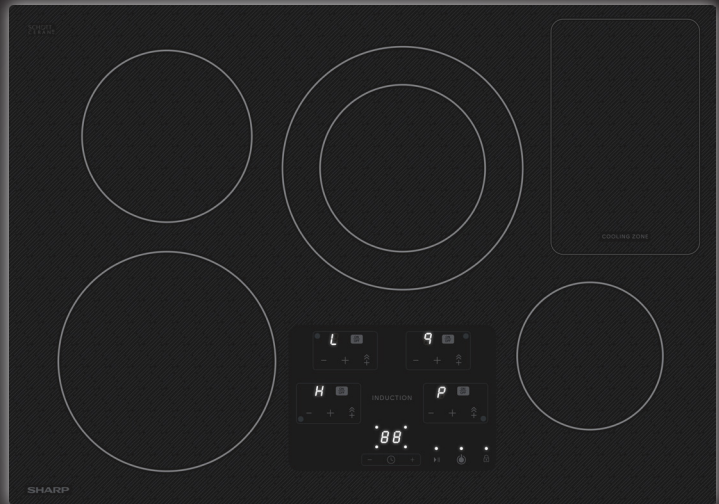

SHARP

Simply Better Living

30" Induction Cooktop

SDH3042DB**7400
WATTS****30"
WIDTH****Contemporary European Black Mirror Finish Made with Premium Schott® Glass****Four Induction Cooking Zones Including a Variable Sized Zone and Convenient Cooling Zone****Power Boost Increases Power by up-to 50%****Enhanced, White LED Display****Simmer Enhancer for Extraordinary and Consistent Cooking Performance****Residual Heat Indicator for Each Cooking Zone****Can be Installed Over a Sharp® Built-In Wall Oven or Microwave Drawer™**

DESIGNED FOR YOUR DREAM KITCHEN

The Sharp® SDH3042DB Induction Cooktop is a powerful, beautiful addition to your dream kitchen. The black mirror finish of the premium Schott® glass surface is a perfect match and can be combined with our Easy Wave Open Microwave Drawer™ and our European Convection Built-In Single Wall Oven.

The four cooking zones give you more flexibility to orchestrate even your most elaborate entertaining. The SDH3042DB features a variable-sized zone and a convenient cooling zone. More precise than gas, more efficient than electric, the Sharp Induction Cooktop is faster than either. There is a kitchen timer, and even a Power Boost for those times when you just need that pasta water to boil. The Simmer Enhancer option provides low, consistent cooking performance for your most delicate soups and sauces. Heat is generated directly into the cookware itself, so there is less wasted energy to heat up your kitchen. And without an open flame or radiant coil, spills and splatters are less likely to burn, and a breeze to clean up.

SHARP

Be Original.

SHARP®

Simply Better Living

30" Induction Cooktop

SDH3042DB**7400
WATTS****30"
WIDTH****SPECIFICATIONS****DESIGN**

Size	30" Wide
Number of Cooking Zones	4
Color	Black

CONTROLS