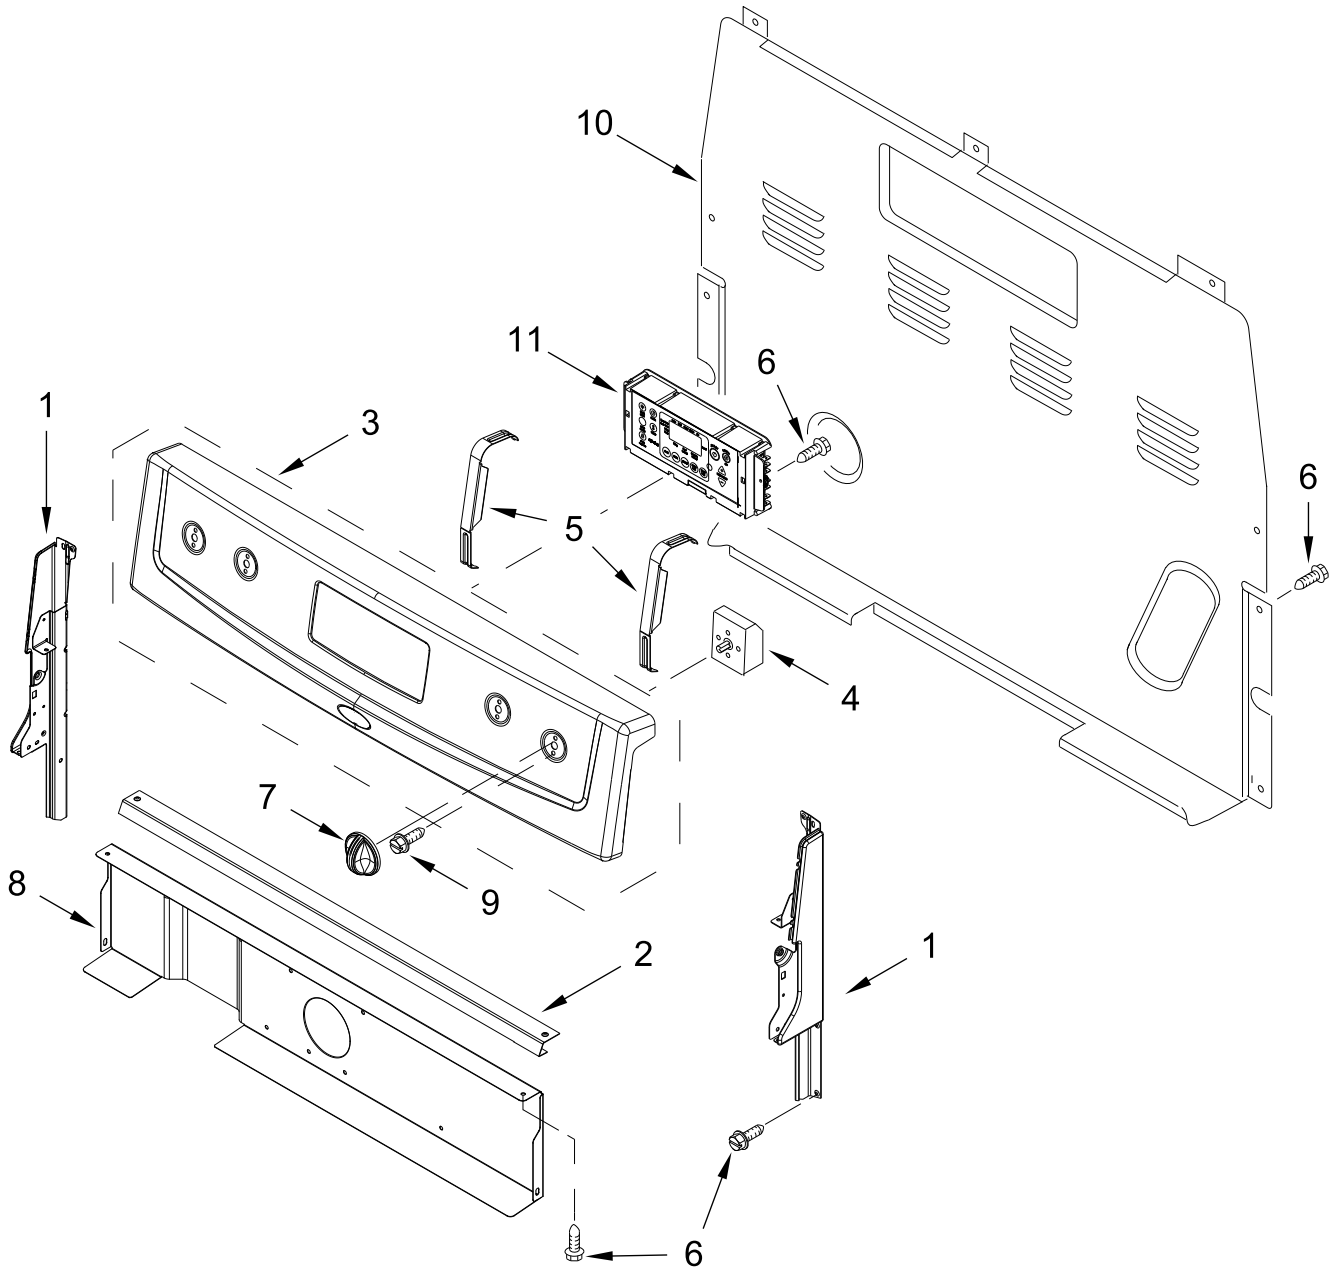

**30" ELECTRIC FREESTANDING RANGE
(Radiant Elements)**

MODELS:

AER6303MFB2 (Black)
AER6303MFW2 (White)

COOKTOP PARTS

COOKTOP PARTS

<u>Illus. No.</u>	<u>Part No.</u>	<u>Description</u>	<u>Illus. No.</u>	<u>Part No.</u>	<u>Description</u>	<u>Illus. No.</u>	<u>Part No.</u>	<u>Description</u>
1		Literature Parts	5	8273993	Element (1800W) (Left Front and Right Rear)	9	7101P485-60	Screw, Anti-Tip Kit
	W11047681	Instructions, Installation						FOLLOWING PARTS NOT ILLUSTRATED
	W10881062	User Instructions		8273994	Element (1200W) (Right Front and Left Rear)	W11134840		Harness, Wire (Main)
	W10842026	Sheet, Tech				W11171894		Harness, Cooktop (Left)
	W10873903	Diagram, Wiring	6	3196169	Screw	W11134551		Harness, Cooktop (Right)
2	W10225448	Spring, Element	7	W10607641	Bracket, Cooktop (Left)		8523279	Wire, Ground
3	W10691223	Pan, Radiant Element					313660	Clip, Ground Wire
4		Cooktop		W10607642	Bracket, Cooktop (Right)			
	W10853124	Black	8	W10306542	Bracket, Anti-Tip			
	W10853442	White						

CONTROL PANEL PARTS

CONTROL PANEL PARTS

<u>Illus. No.</u>	<u>Part No.</u>	<u>Description</u>	<u>Illus. No.</u>	<u>Part No.</u>	<u>Description</u>	<u>Illus. No.</u>	<u>Part No.</u>	<u>Description</u>
1		Endcap	4	3148952	Switch, Infinite (Yellow)	7		Knobs
	W11130372	Black (Left)			(Right Front and Left Rear)		W10844801	Black
	W11130371	White (Left)					W10844800	White
	W11130379	Black (Right)				8	W10134247	Shield, Heat
	W11130378	White (Right)		3148953	Switch, Infinite (Green)	9	3400882	Screw
2	W10525121	Bracket, Console Mounting			(Left Front and Right Rear)	10	8272473	Cover, Upper Rear
3		Panel, Console	5	W10695491	Bracket, Control	11		Control, Electronic (LCX)
	W11157017	Black	6	3196178	Screw		W11204487	Black
	W11157016	White					W11204488	White