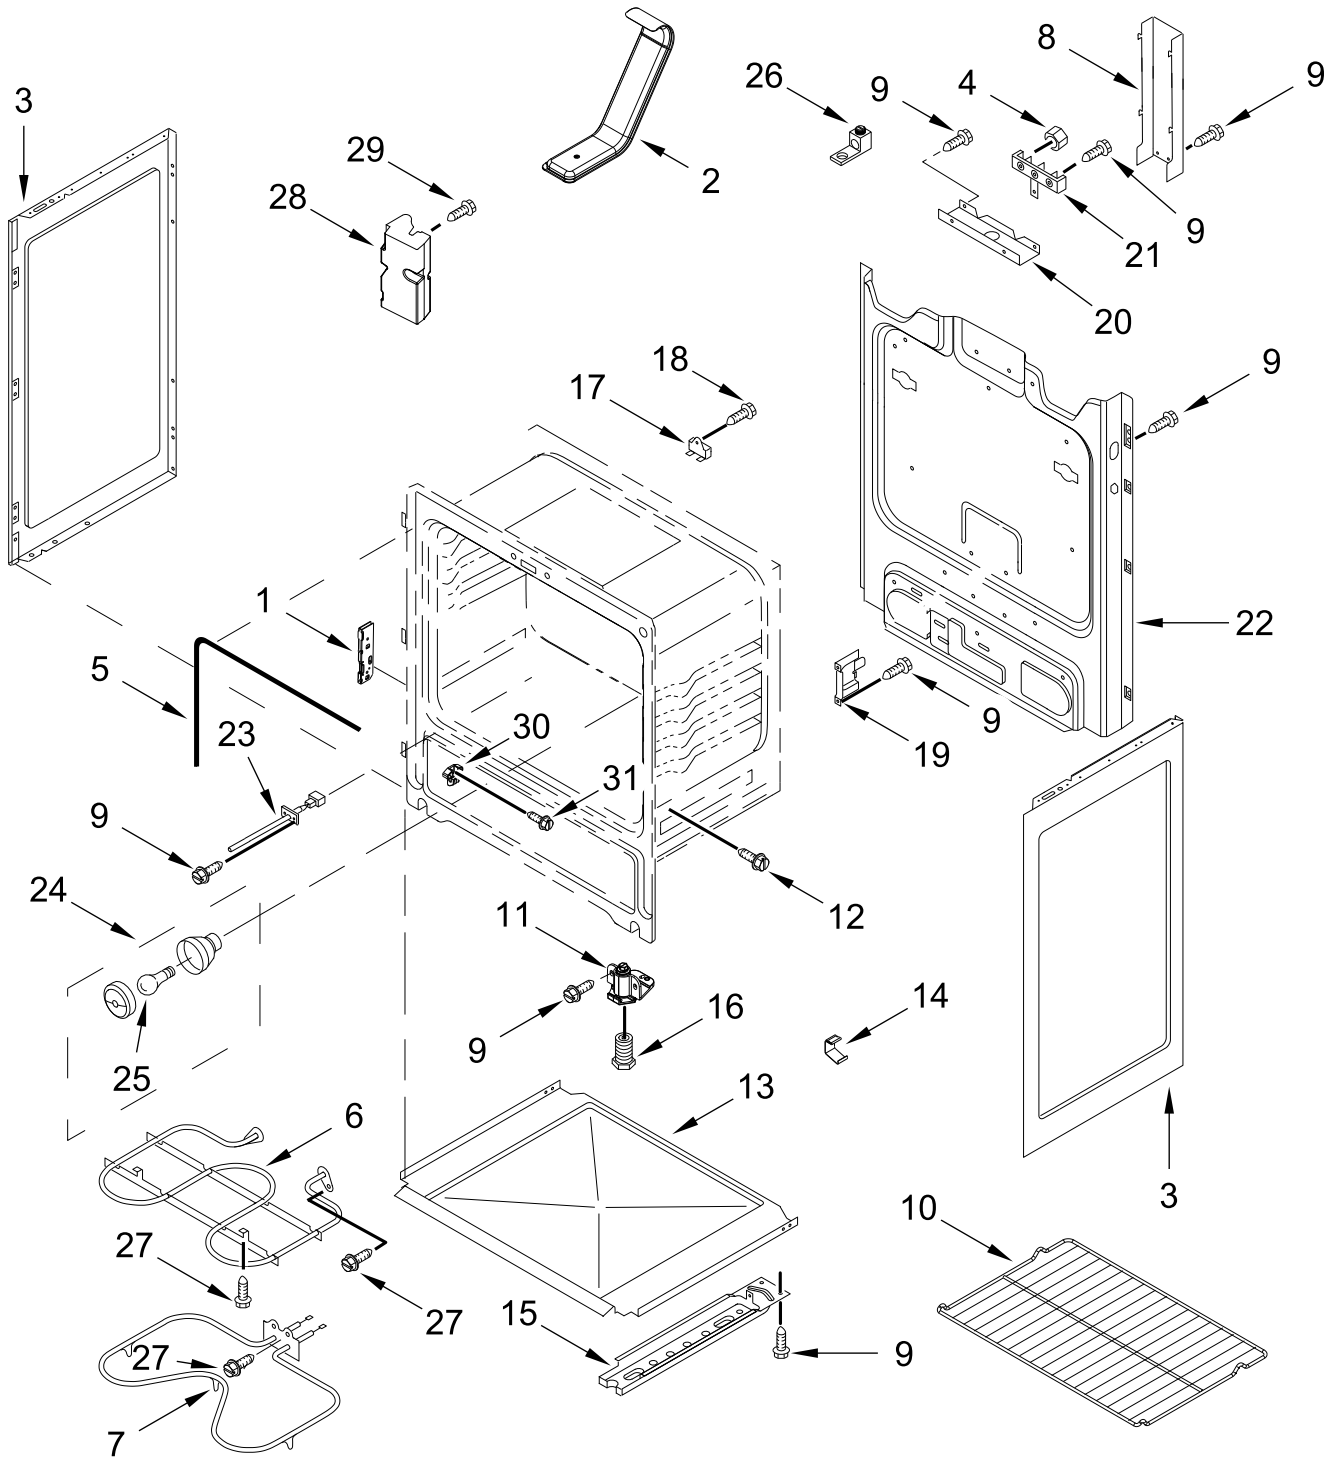

CHASSIS PARTS

CHASSIS PARTS

<u>Illus. No.</u>	<u>Part No.</u>	<u>Description</u>	<u>Illus. No.</u>	<u>Part No.</u>	<u>Description</u>	<u>Illus. No.</u>	<u>Part No.</u>	<u>Description</u>
1	W10289077	Receiver, Hinge	14	W10137382	Clip, Panel	25	W10571723	Bulb, Halogen 40 Watts
2	W10134285	Tube, Vent	15	W10390008	Assembly, Base Rail (Left)	26	W10281322	Kit, Bare Wire Adapter Block
3		Panel, Side		W10390007	Assembly, Base Rail (Right)	27	3196154	Screw
	W10162245	Black				28	W10910404	Counterweight
	W10575396	White				29	W11034869	Screw
4	3400029	Nut	16	W10058460	Foot, Leveling	30	W10674705	Glide, Drawer Front
5	W10129032	Seal, Door	17	3196548	Fuse, Thermal	31	3400080	Screw
6	9757340	Element, Broil	18	3196172	Screw			FOLLOWING PARTS NOT ILLUSTRATED
7	W11111743	Element, Bake	19	W10404688	Clip, Oven Support		W10333344	Insulation, Flue
8	W10326122	Cover, Terminal Block	20	3186034	Bracket, Service		8273263	Insulation, Wrap
9	3196169	Screw	21	W10245259	Block, Terminal		8272611	Insulation, Back
10	W10268578	Rack, Oven	22	W10289149	Back, Main			
11	W10341186	Assembly, Front Foot	23	W10181986	Sensor, Oven			
12	W10067840	Screw	24	W11175594	Assembly, Light			
13	8054068	Retainer, Insulation