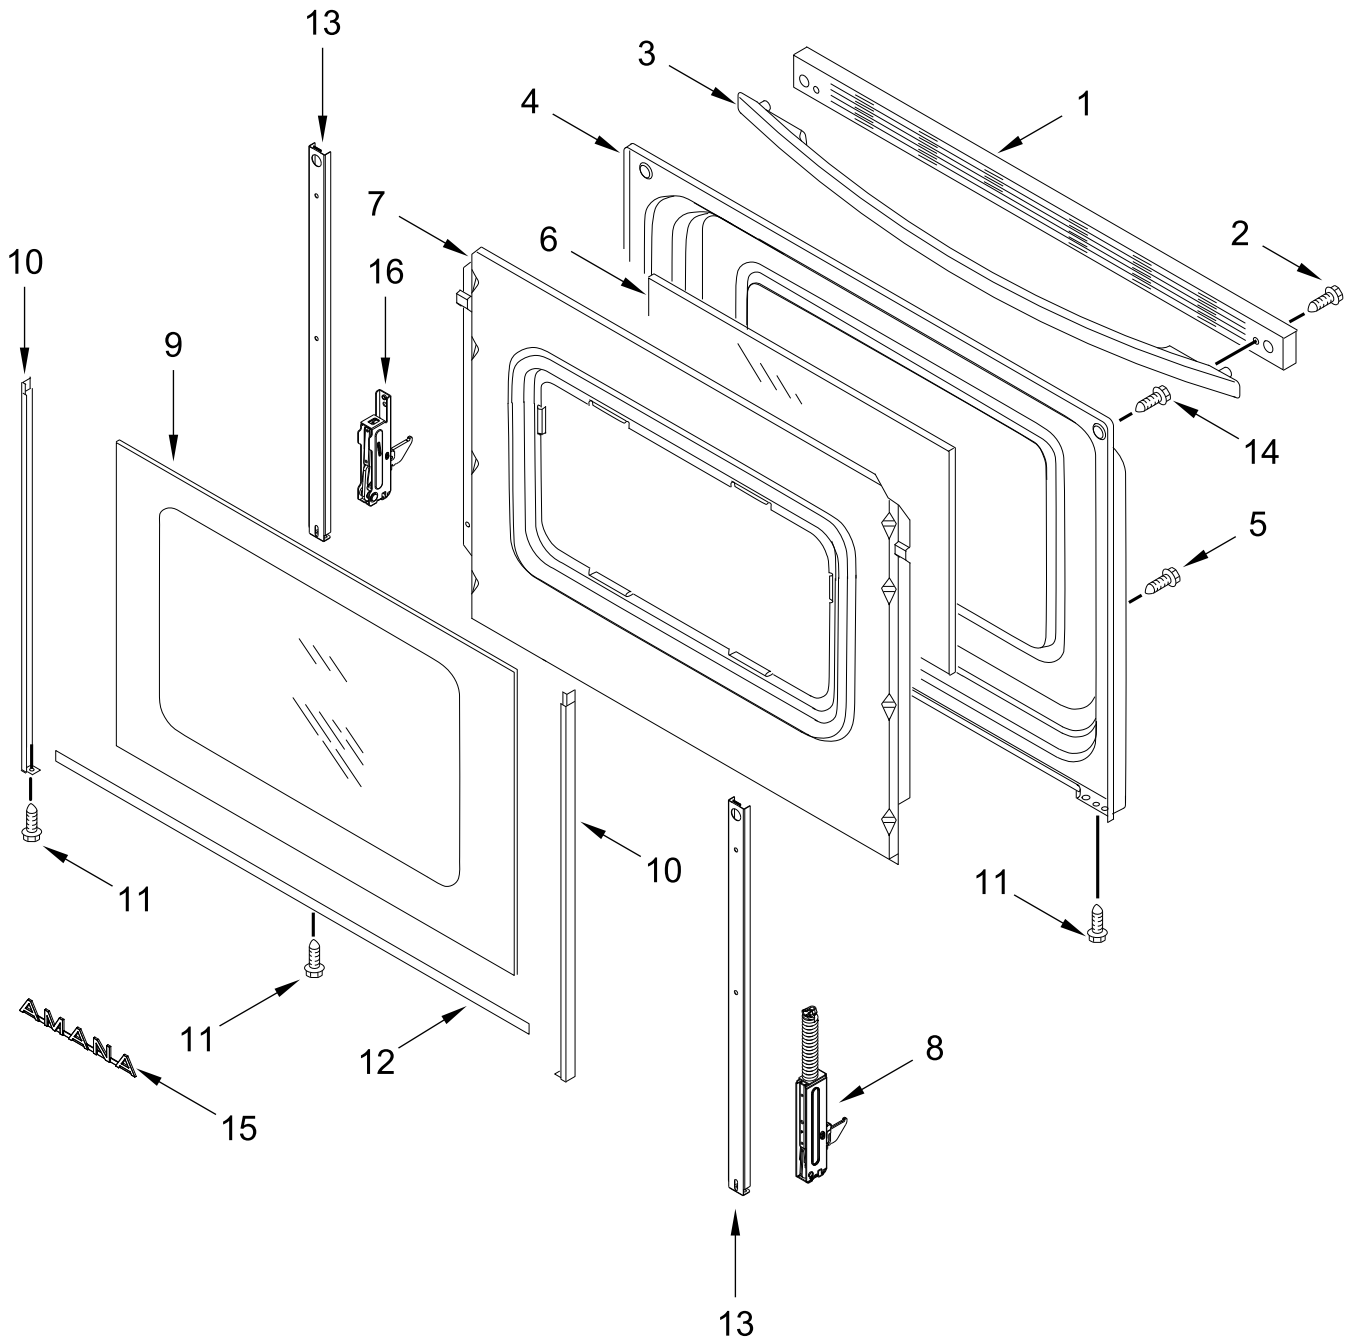

**30" ELECTRIC FREESTANDING RANGE
(Radiant Elements)**

MODELS:

AER6303MFB2 (Black)
AER6303MFW2 (White)

COOKTOP PARTS

COOKTOP PARTS

<u>Illus. No.</u>	<u>Part No.</u>	<u>Description</u>	<u>Illus. No.</u>	<u>Part No.</u>	<u>Description</u>	<u>Illus. No.</u>	<u>Part No.</u>	<u>Description</u>
1		Literature Parts	5	8273993	Element (1800W) (Left Front and Right Rear)	9	7101P485-60	Screw, Anti-Tip Kit
	W11047681	Instructions, Installation						FOLLOWING PARTS NOT ILLUSTRATED
	W10881062	User Instructions		8273994	Element (1200W) (Right Front and Left Rear)	W11134840		Harness, Wire (Main)
	W10842026	Sheet, Tech				W11171894		Harness, Cooktop (Left)
	W10873903	Diagram, Wiring	6	3196169	Screw	W11134551		Harness, Cooktop (Right)
2	W10225448	Spring, Element	7	W10607641	Bracket, Cooktop (Left)		8523279	Wire, Ground
3	W10691223	Pan, Radiant Element					313660	Clip, Ground Wire
4		Cooktop		W10607642	Bracket, Cooktop (Right)			
	W10853124	Black	8	W10306542	Bracket, Anti-Tip			
	W10853442	White						

DOOR PARTS

DOOR PARTS

<u>Illus. No.</u>	<u>Part No.</u>	<u>Description</u>
1		Trim, Top
	W10310922	Black
	W10310920	White
2	W10168559	Screw
3		Handle, Door
	W10323589	Black
	W10323588	White
4	9761344	Liner, Door
5	W10031790	Screw
6	W10620754	Glass, Inner