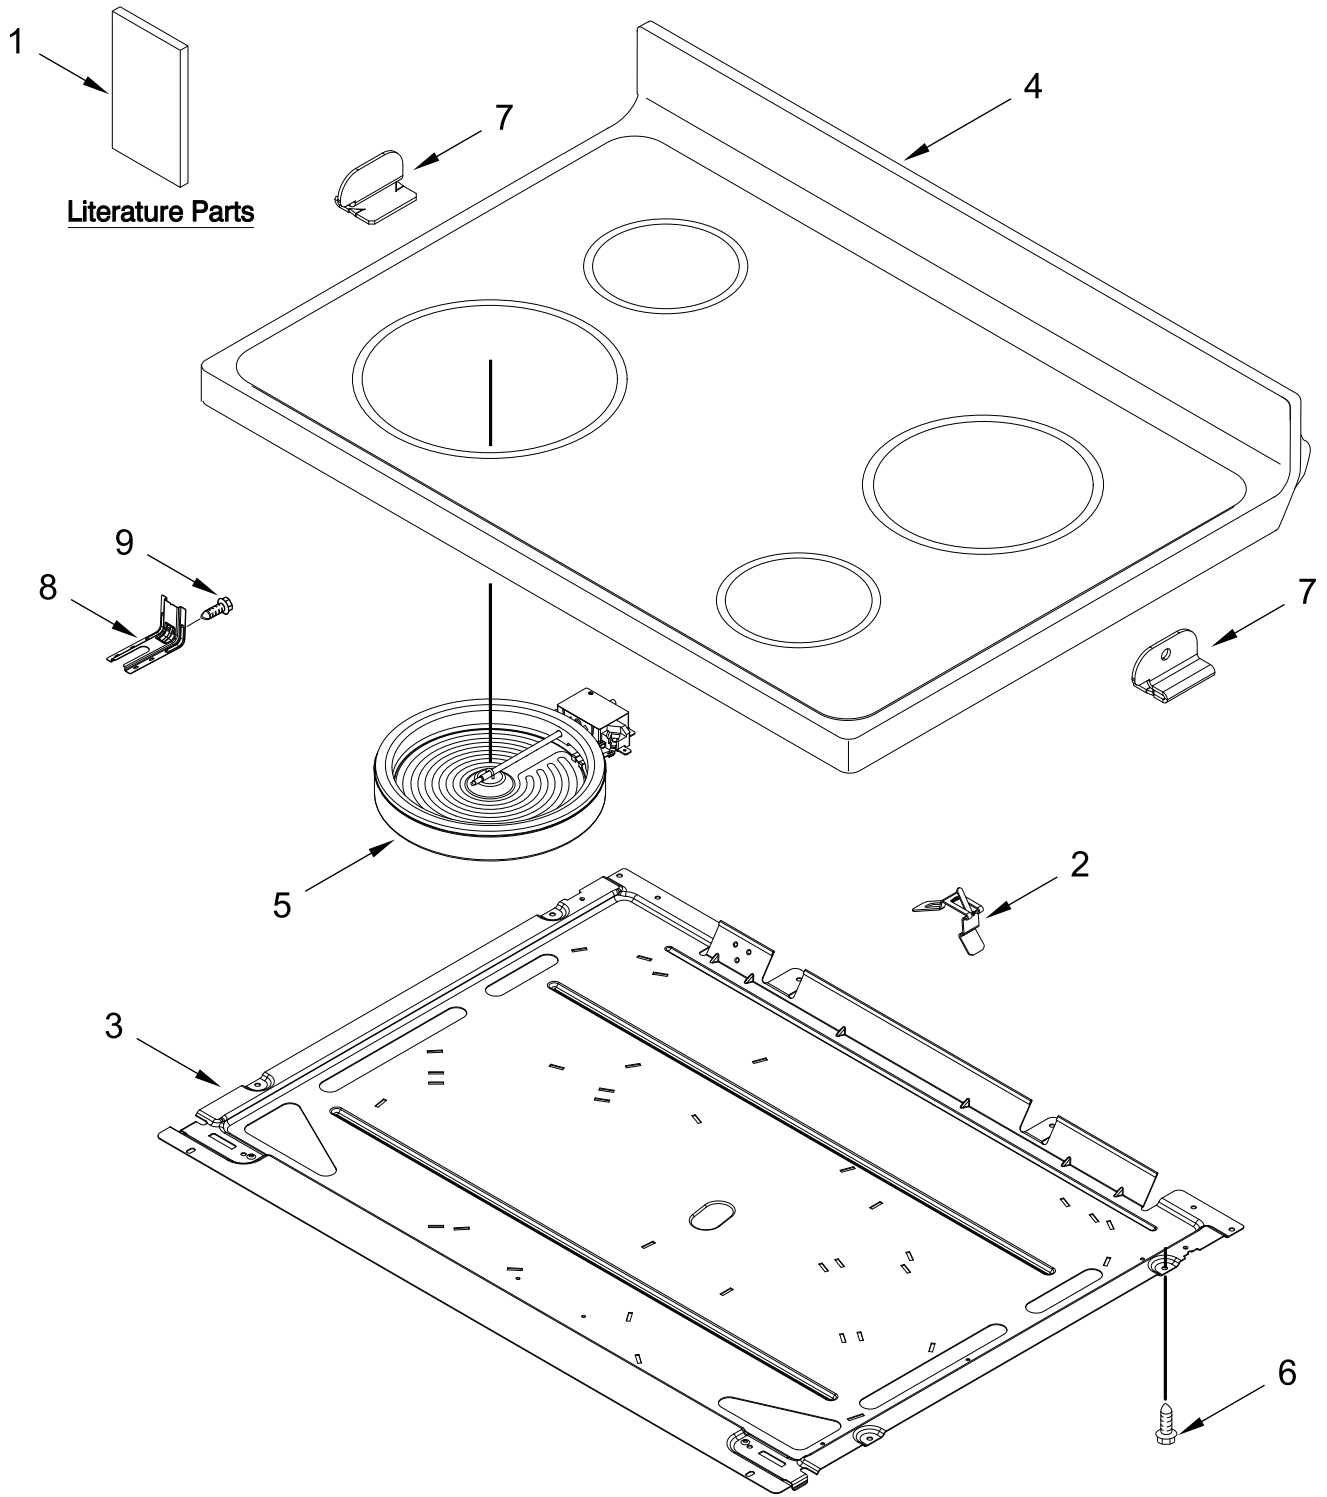

**30" ELECTRIC FREESTANDING RANGE
(Radiant Elements)**

MODELS:

AER6303MFB2 (Black)
AER6303MFW2 (White)

COOKTOP PARTS

COOKTOP PARTS

<u>Illus. No.</u>	<u>Part No.</u>	<u>Description</u>	<u>Illus. No.</u>	<u>Part No.</u>	<u>Description</u>	<u>Illus. No.</u>	<u>Part No.</u>	<u>Description</u>
1		Literature Parts	5	8273993	Element (1800W) (Left Front and Right Rear)	9	7101P485-60	Screw, Anti-Tip Kit
	W11047681	Instructions, Installation						FOLLOWING PARTS NOT ILLUSTRATED
	W10881062	User Instructions		8273994	Element (1200W) (Right Front and Left Rear)	W11134840		Harness, Wire (Main)
	W10842026	Sheet, Tech				W11171894		Harness, Cooktop (Left)
	W10873903	Diagram, Wiring	6	3196169	Screw	W11134551		Harness, Cooktop (Right)
2	W10225448	Spring, Element	7	W10607641	Bracket, Cooktop (Left)		8523279	Wire, Ground
3	W10691223	Pan, Radiant Element					313660	Clip, Ground Wire
4		Cooktop		W10607642	Bracket, Cooktop (Right)			
	W10853124	Black	8	W10306542	Bracket, Anti-Tip			
	W10853442	White						

DOOR PARTS

DOOR PARTS

<u>Illus. No.</u>	<u>Part No.</u>	<u>Description</u>
1		Trim, Top
	W10310922	Black
	W10310920	White
2	W10168559	Screw
3		Handle, Door
	W10323589	Black
	W10323588	White
4	9761344	Liner, Door
5	W10031790	Screw
6	W10620754	Glass, Inner