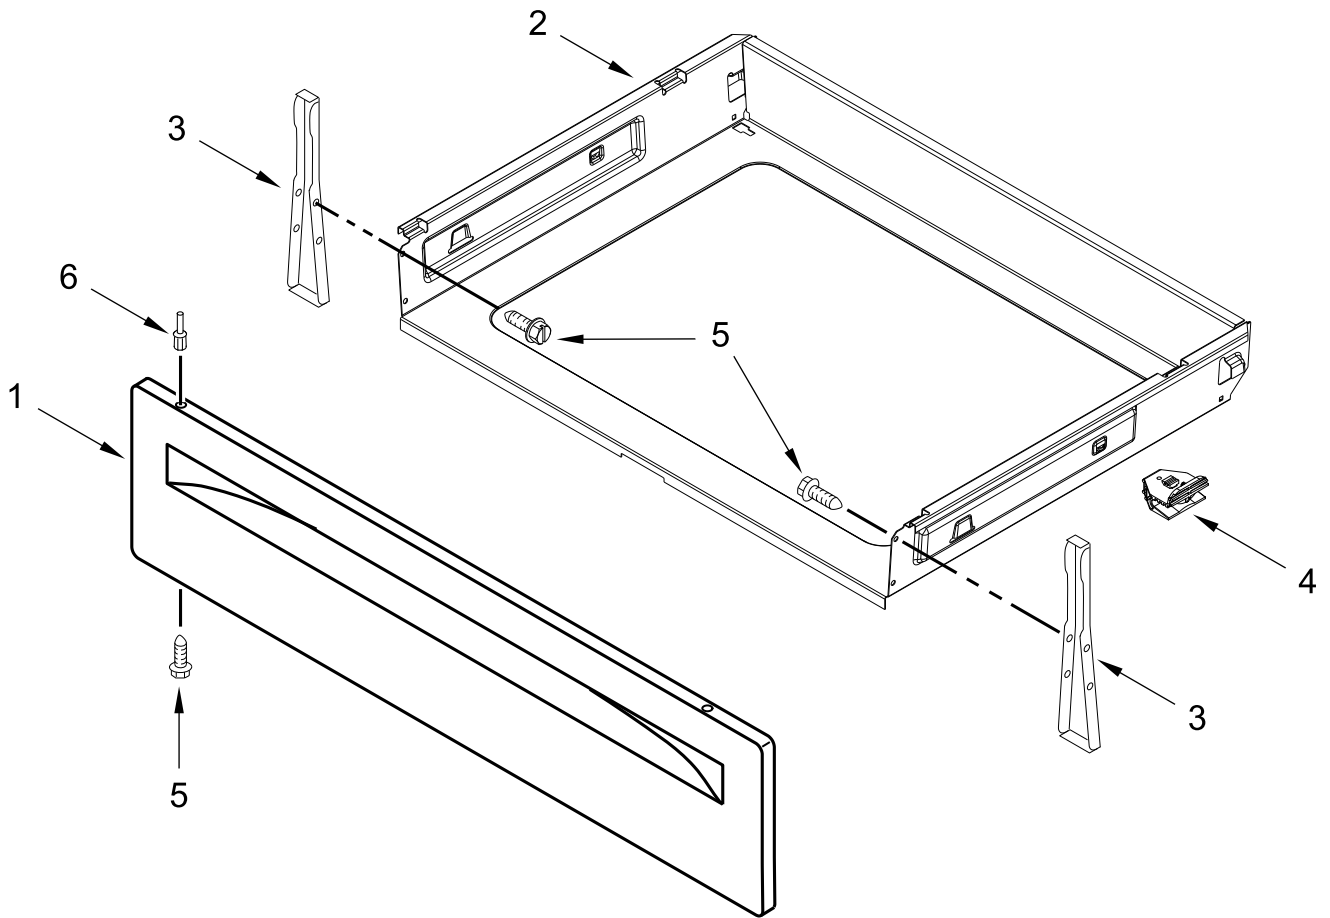

DOOR PARTS

<u>Illus. No.</u>	<u>Part No.</u>	<u>Description</u>
1		Trim, Top
	W10310922	Black
	W10310920	White
2	W10480830	Screw
3		Handle, Door (Includes Standoff)
	W11039068	Black
	W11039067	White
4	9761344	Liner, Door
5	W10031790	Screw
6	9758162	Glass, Inner

<u>Illus. No.</u>	<u>Part No.</u>	<u>Description</u>
7	9761357	Retainer, Insulation
8	W10299226	Hinge, Active
9	W10278991	Insulation, Door Strip
10		Trim, Side
	W10746436	Black (Left)
	W10746435	Black (Right)
	8523172	White (Left)
	8523166	White (Right)
11	W10327235	Screw
12	W10884775	Nameplate
13	W10031780	Screw

<u>Illus. No.</u>	<u>Part No.</u>	<u>Description</u>
14	W10544179	Strap, Door
15	W10200660	Screw
16		Glass Assembly, Outer Door
	W10884159	Black
	W10409945	White
17		Trim, Lower
	8523177	Black
	8523175	White
18	W10299227	Hinge, Door (Passive)
19	W10316950	Frame, Glass

DRAWER PARTS