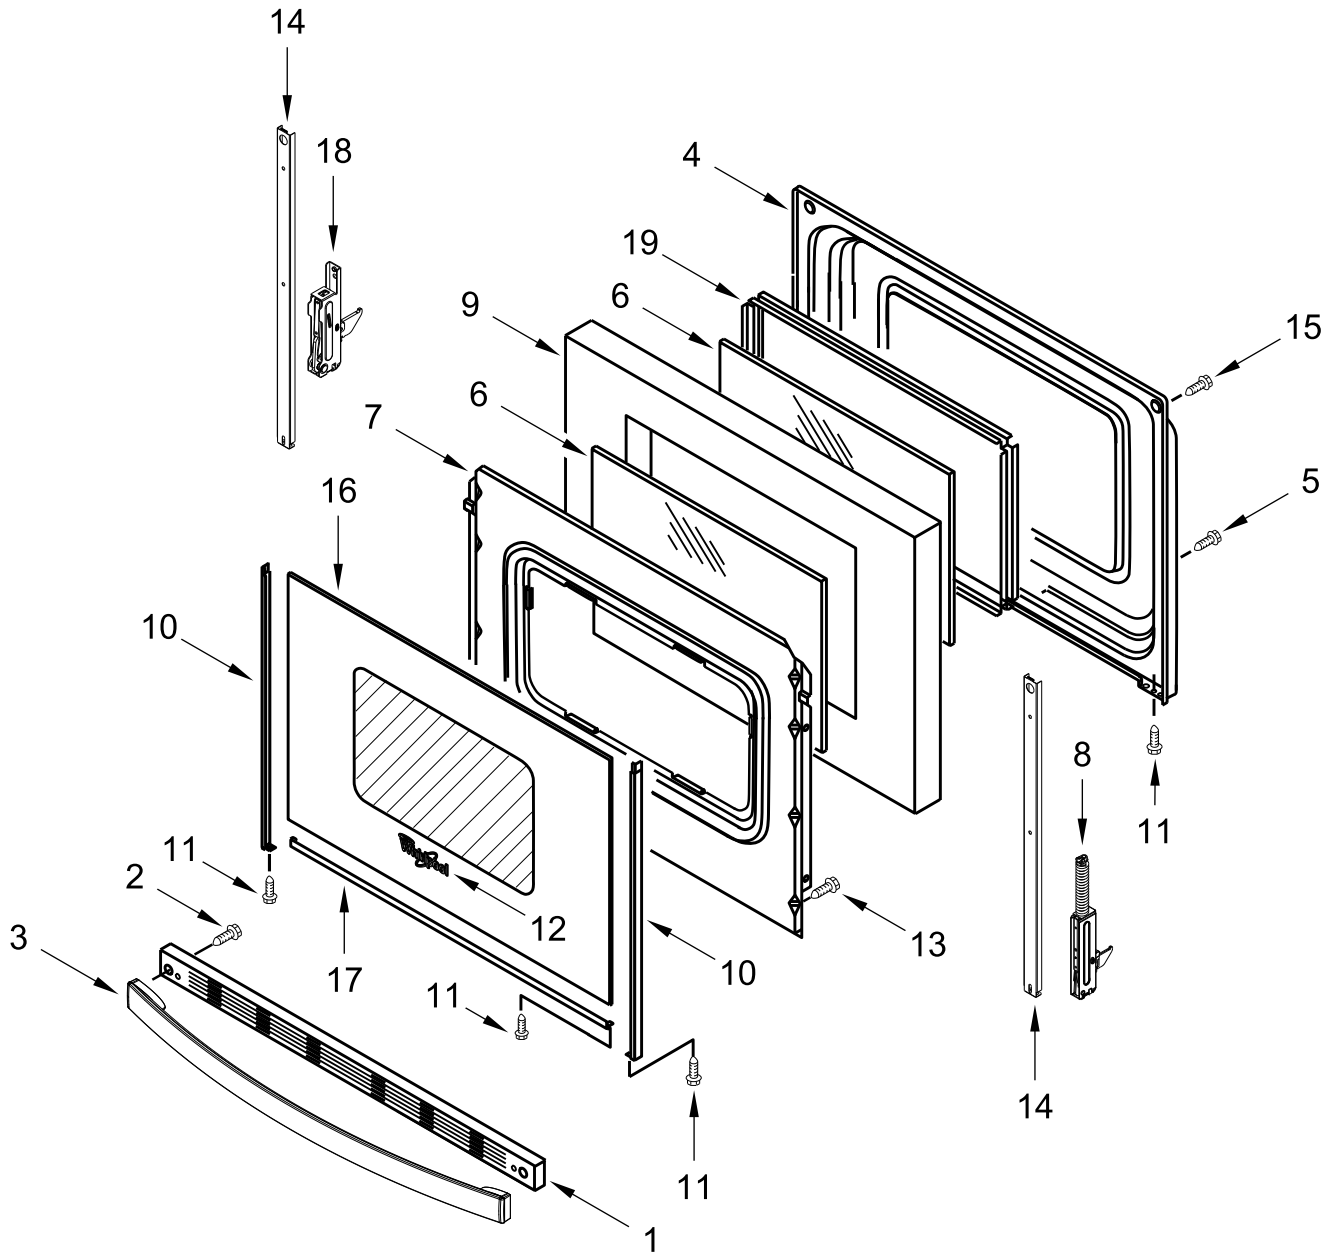

DOOR PARTS

DOOR PARTS

<u>Illus. No.</u>	<u>Part No.</u>	<u>Description</u>
1		Trim, Top
	W10310922	Black
	W10310920	White
2	W10480830	Screw
3		Handle, Door (Includes Standoff)
	W11039068	Black
	W11039067	White
4	9761344	Liner, Door
5	W10031790	Screw
6	9758162	Glass, Inner

<u>Illus. No.</u>	<u>Part No.</u>	<u>Description</u>
7	9761357	Retainer, Insulation
8	W10299226	Hinge, Active
9	W10278991	Insulation, Door Strip
10		Trim, Side
	W10746436	Black (Left)
	W10746435	Black (Right)
	8523172	White (Left)
	8523166	White (Right)
11	W10327235	Screw
12	W10884775	Nameplate
13	W10031780	Screw

<u>Illus. No.</u>	<u>Part No.</u>	<u>Description</u>
14	W10544179	Strap, Door
15	W10200660	Screw
16		Glass Assembly, Outer Door
	W10884159	Black
	W10409945	White
17		Trim, Lower
	8523177	Black
	8523175	White
18	W10299227	Hinge, Door (Passive)
19	W10316950	Frame, Glass