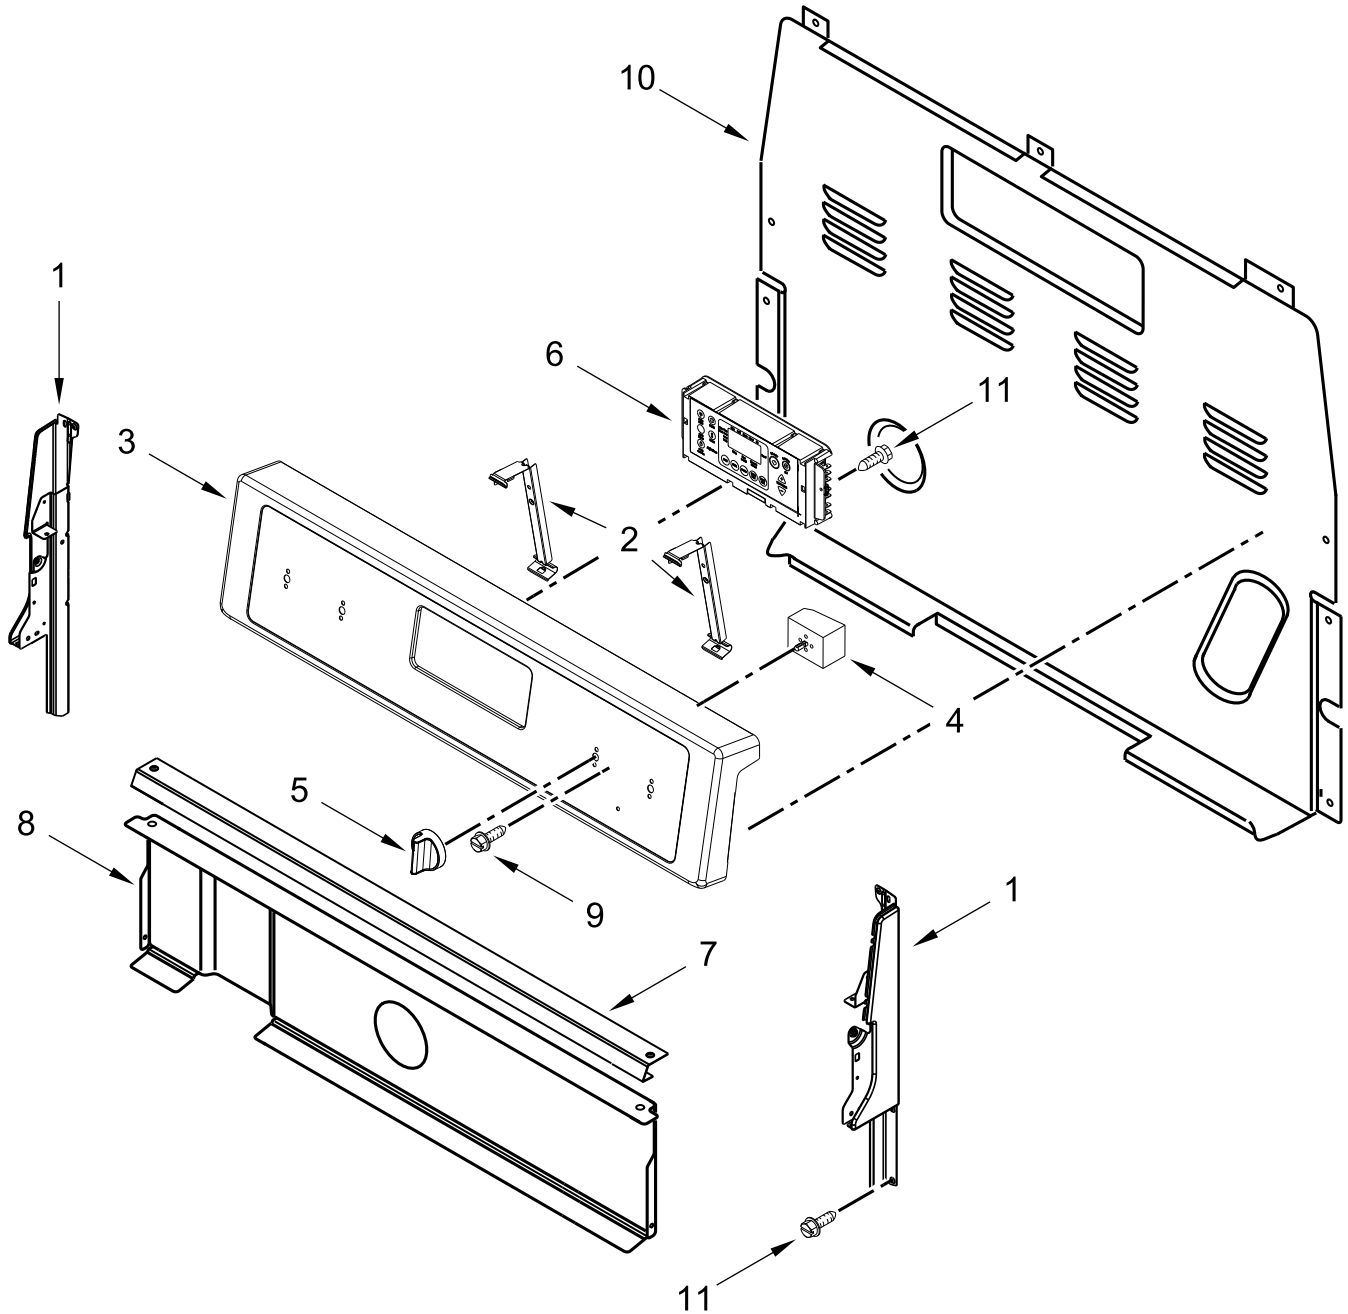

30" ELECTRIC FREESTANDING STANDARD CLEAN RANGE

MODELS:

WFE510S0HB1 (Black)
WFE510S0HW1 (White)

COOKTOP PARTS

COOKTOP PARTS

<u>Illus. No.</u>	<u>Part No.</u>	<u>Description</u>	<u>Illus. No.</u>	<u>Part No.</u>	<u>Description</u>	<u>Illus. No.</u>	<u>Part No.</u>	<u>Description</u>
1		Literature Parts	4		Cooktop	7	W10691223	Pan, Radiant Element
	W11157404	Instructions, Installation		W11034830	Black	8	W10306542	Bracket, Anti-Tip
	W11102909	Use and Care Guide		W11034829	White	9	7101P485-60	Screw, Anti-Tip Kit
	W11102747	Sheet, Tech	5	W10275048	Element (3000/1400W) (Left Front)			FOLLOWING PARTS NOT ILLUSTRATED
	W11102743	Diagram, Wiring		W10248261	Element (1200W) (Left Rear, Right Rear)		W11171889	Harness, Wire (Main)
2	W10225448	Spring, Element		8273992	Element (2500W) (Right Front)		W11134603	Harness, Cooktop (Left)
3	W10607641	Bracket, Cooktop (Left)		3196169	Screw		W11134551	Harness, Cooktop (Right)
	W10607642	Bracket, Cooktop (Right)	6					

CONTROL PANEL PARTS

CONTROL PANEL PARTS

<u>Illus.</u> <u>No.</u>	<u>Part No.</u>	<u>Description</u>	<u>Illus.</u> <u>No.</u>	<u>Part No.</u>	<u>Description</u>	<u>Illus.</u> <u>No.</u>	<u>Part No.</u>	<u>Description</u>
1		Endcap	4	W10434452	Switch, Infinite (Dual)	6		Control, Electronic (LCX)
	W11130372	Black (Left)			(Left Front)		W11204514	Black
	W11130379	Black (Right)		3148951	Switch, Infinite		W11204511	White
	W11130371	White (Left)			(Right Rear and Left Rear)	7	W10525121	Bracket, Console Mounting
	W11130378	White (Right)		3148954	Switch, Infinite (Orange)	8	W10134247	Shield, Heat
2	W10695491	Bracket, Control			(Right Front)	9	3400882	Screw
3		Console, Assembly			Knob	10	8272473	Cover, Upper Rear
	W11027385	Black	5			11	3196178	Screw
	W11027386	White		W11022718	Black			
				W11022720	White			