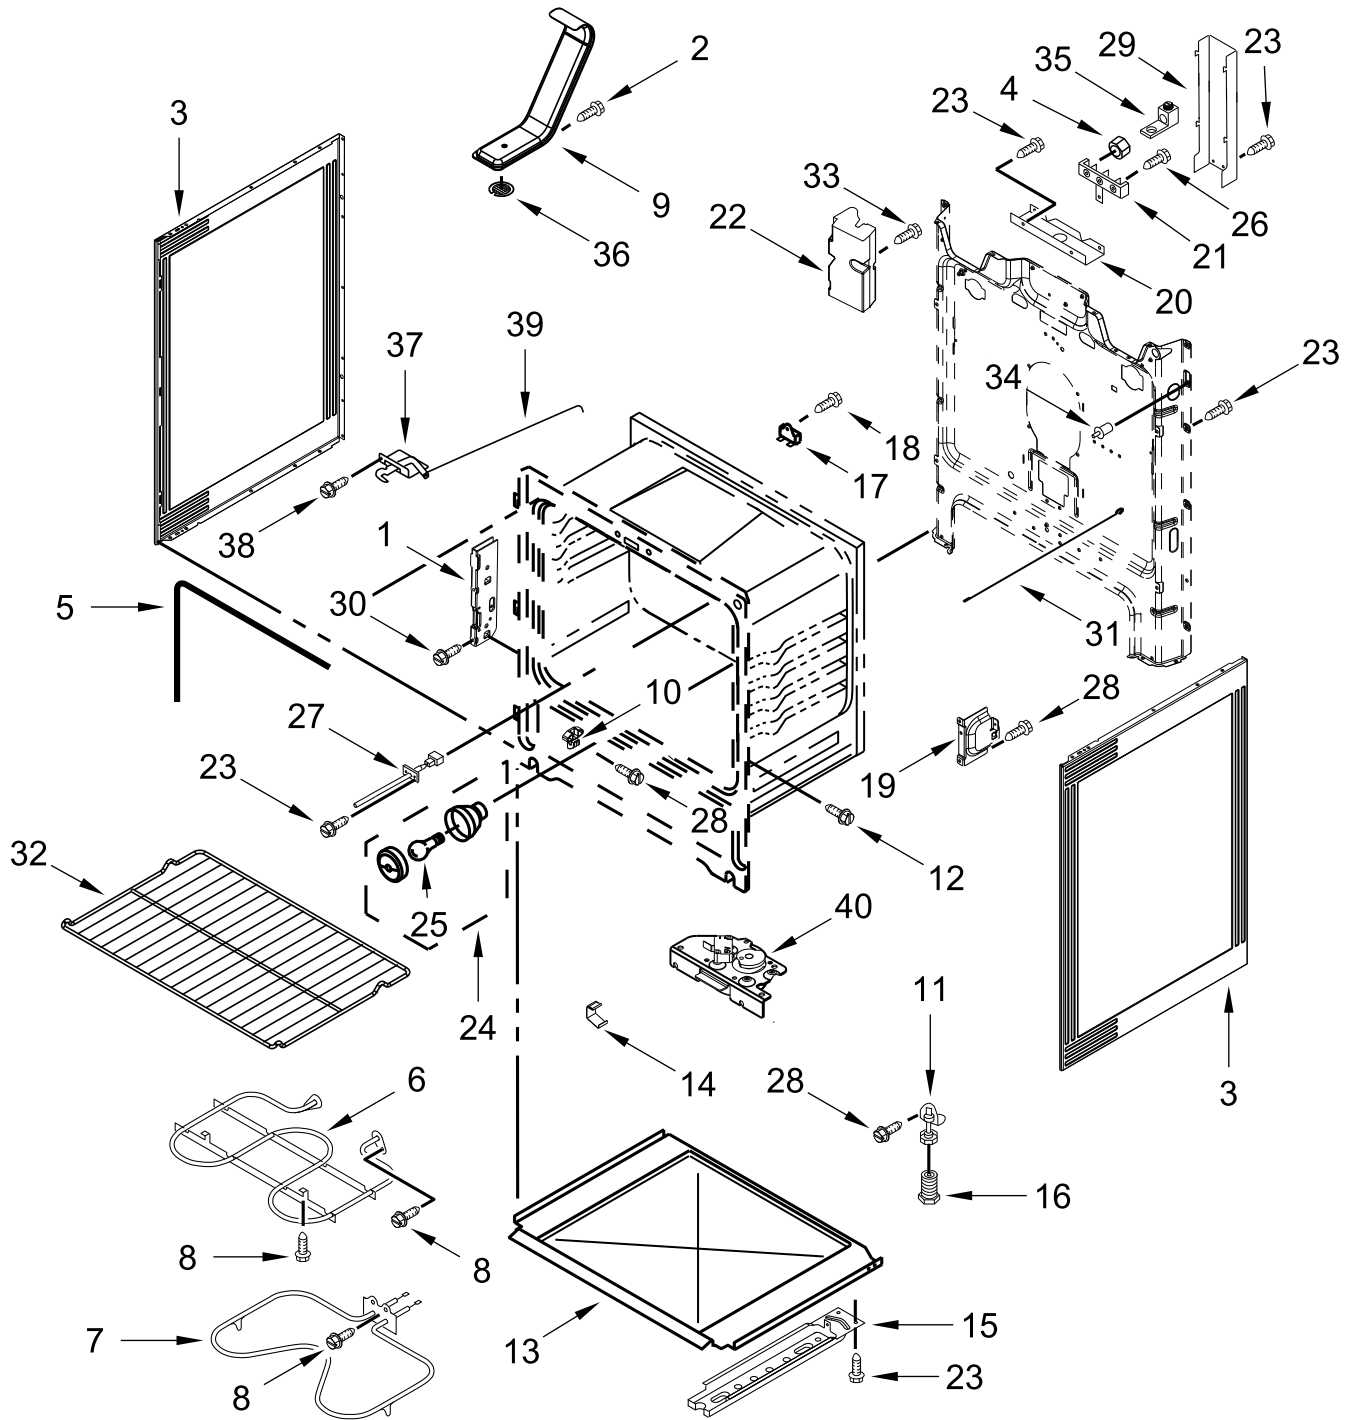

CHASSIS PARTS

CHASSIS PARTS

<u>Illus. No.</u>	<u>Part No.</u>	<u>Description</u>	<u>Illus. No.</u>	<u>Part No.</u>	<u>Description</u>	<u>Illus. No.</u>	<u>Part No.</u>	<u>Description</u>
1	W10289077	Receiver, Hinge	16	W10058460	Foot, Leveling	35	W10281322	Kit, Bare Wire Adapter Block
2	3196154	Screw	17	3196548	Fuse, Thermal	36	W11092984	Screen, Vent
3		Panel, Side	18	3196172	Screw	37	9761013	Assembly, Door Latch (Front)
	W10162245	Black	19	W10404688	Clip, Oven Support	38	3196560	Screw
	W10575396	White	20	3186034	Bracket, Service	39	W10078380	Rod, Latch
4	3400029	Nut	21	W10245259	Block, Terminal	40	W10107820	Assembly, Door Latch (Rear)
5	W10658354	Seal, Door	22	W10910404	Counterweight			FOLLOWING PARTS NOT ILLUSTRATED
6	9757340	Element, Broil	23	3196178	Screw	W10774939		Insulation, Wrap
7	W11111743	Element, Bake	24	W11175594	Assembly, Light	W11127325		Insulation, Back
8	3196174	Screw	25	W10571723	Bulb, Halogen 40 Watts	W10333344		Insulation, Flue
9	W10134285	Tube, Vent	26	3400016	Screw			
10	W10674705	Glide, Drawer Front	27	W10181986	Sensor, Oven			
11	W10341186	Assembly, Front Foot	28	3196169	Screw			
12	W10067840	Screw	29	W10326122	Cover, Terminal Block			
13	8054068	Retainer, Insulation	30	W10031780	Screw			
14	W10137382	Clip, Panel	31	9757239	Rod, Door Switch			
15	W10390008	Assembly, Base Rail (Left)	32	W10268578	Rack, Oven			
	W10390007	Assembly, Base Rail (Right)	33	W11034869	Screw			
			34	W10627802	Switch, Door