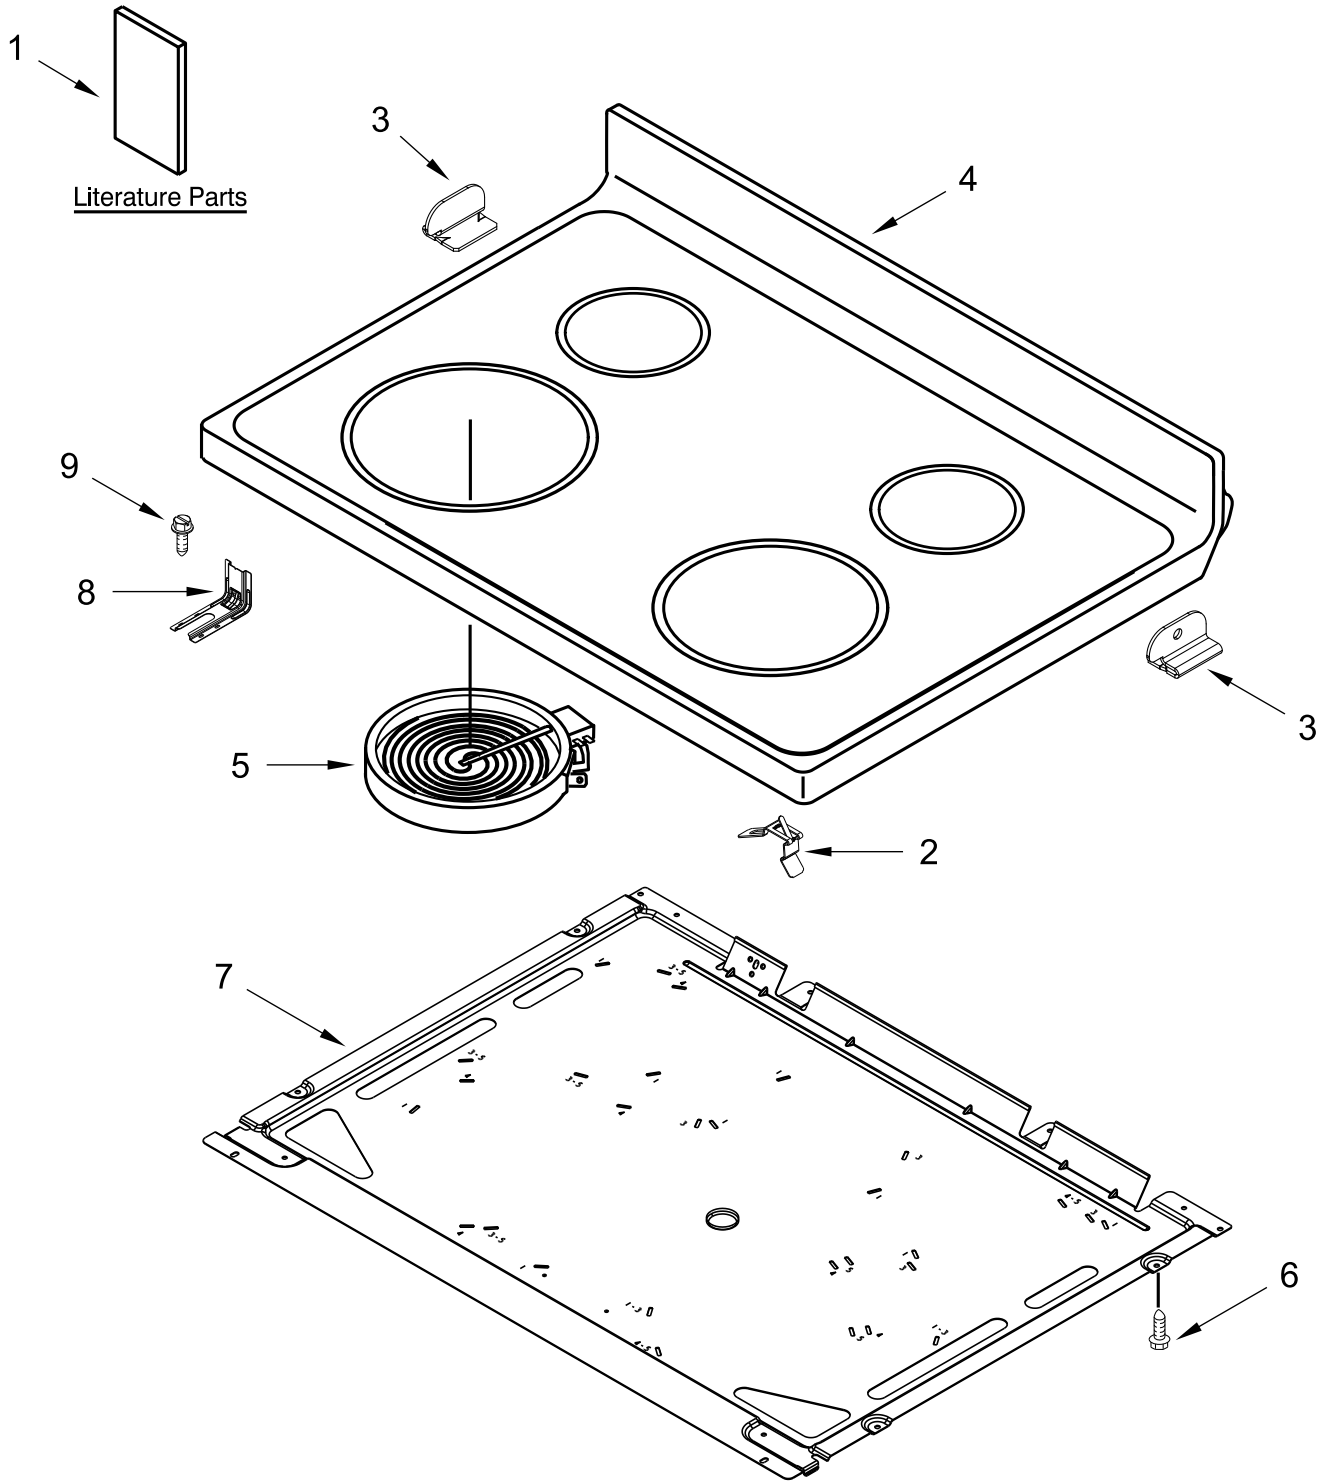

30" ELECTRIC FREESTANDING STANDARD CLEAN RANGE

MODELS:

WFE510S0HB1 (Black)
WFE510S0HW1 (White)

COOKTOP PARTS

COOKTOP PARTS

<u>Illus. No.</u>	<u>Part No.</u>	<u>Description</u>	<u>Illus. No.</u>	<u>Part No.</u>	<u>Description</u>	<u>Illus. No.</u>	<u>Part No.</u>	<u>Description</u>
1		Literature Parts	4		Cooktop	7	W10691223	Pan, Radiant Element
	W11157404	Instructions, Installation		W11034830	Black	8	W10306542	Bracket, Anti-Tip
	W11102909	Use and Care Guide		W11034829	White	9	7101P485-60	Screw, Anti-Tip Kit
	W11102747	Sheet, Tech	5	W10275048	Element (3000/1400W) (Left Front)			FOLLOWING PARTS NOT ILLUSTRATED
	W11102743	Diagram, Wiring		W10248261	Element (1200W) (Left Rear, Right Rear)		W11171889	Harness, Wire (Main)
2	W10225448	Spring, Element		8273992	Element (2500W) (Right Front)		W11134603	Harness, Cooktop (Left)
3	W10607641	Bracket, Cooktop (Left)		3196169	Screw		W11134551	Harness, Cooktop (Right)
	W10607642	Bracket, Cooktop (Right)	6					

CONTROL PANEL PARTS

CONTROL PANEL PARTS

<u>Illus.</u> <u>No.</u>	<u>Part No.</u>	<u>Description</u>	<u>Illus.</u> <u>No.</u>	<u>Part No.</u>	<u>Description</u>	<u>Illus.</u> <u>No.</u>	<u>Part No.</u>	<u>Description</u>
1		Endcap	4	W10434452	Switch, Infinite (Dual)	6		Control, Electronic (LCX)
	W11130372	Black (Left)			(Left Front)		W11204514	Black
	W11130379	Black (Right)		3148951	Switch, Infinite		W11204511	White
	W11130371	White (Left)			(Right Rear and Left Rear)	7	W10525121	Bracket, Console Mounting
	W11130378	White (Right)		3148954	Switch, Infinite (Orange)	8	W10134247	Shield, Heat
2	W10695491	Bracket, Control			(Right Front)	9	3400882	Screw
3		Console, Assembly			Knob	10	8272473	Cover, Upper Rear
	W11027385	Black	5			11	3196178	Screw
	W11027386	White		W11022718	Black			
				W11022720	White			