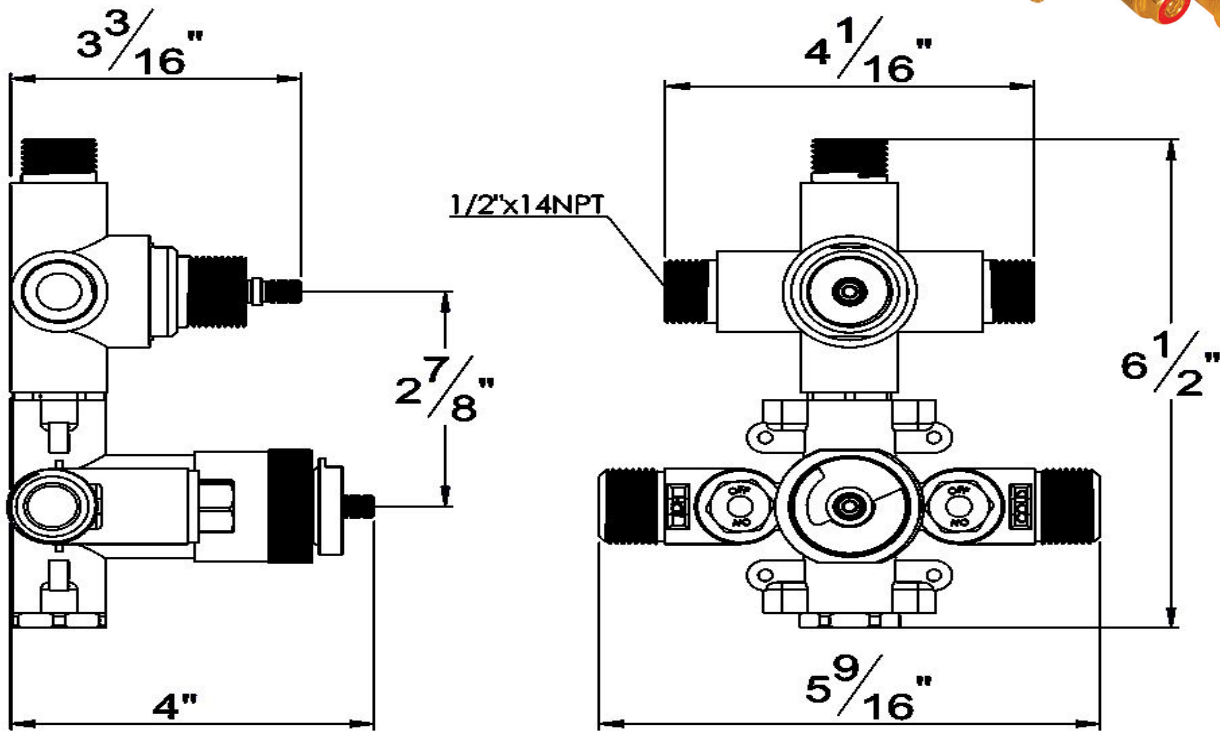

PRODUCT SPECIFICATION SHEET

ITEM # TH-8303
ROUGH (Shared function)
1/2" Thermostatic valve with
volume control and 3-way diverter

- 6 GPM
- Shared function (CALGreen Compliant)
- Service stops

- 9 o'clock opens top valve
- 7:30 opens top and I valve
- 6 o'clock opens I valve
- 4:30 opens I and III valve
- 3 o'clock opens III

The measurements shown are for reference only. Products and specifications shown are subject to change without notice.