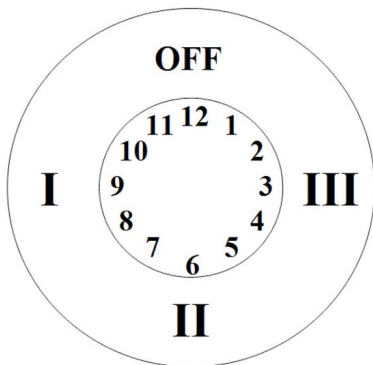

PRODUCT SPECIFICATION SHEET

ITEM # TH-8303
ROUGH (Shared function)
1/2" Thermostatic valve with
volume control and 3-way diverter

- 6 GPM
- Shared function (CALGreen Compliant)
- Service stops

- 9 o'clock opens top valve
- 7:30 opens top and I valve
- 6 o'clock opens I valve
- 4:30 opens I and III valve
- 3 o'clock opens III