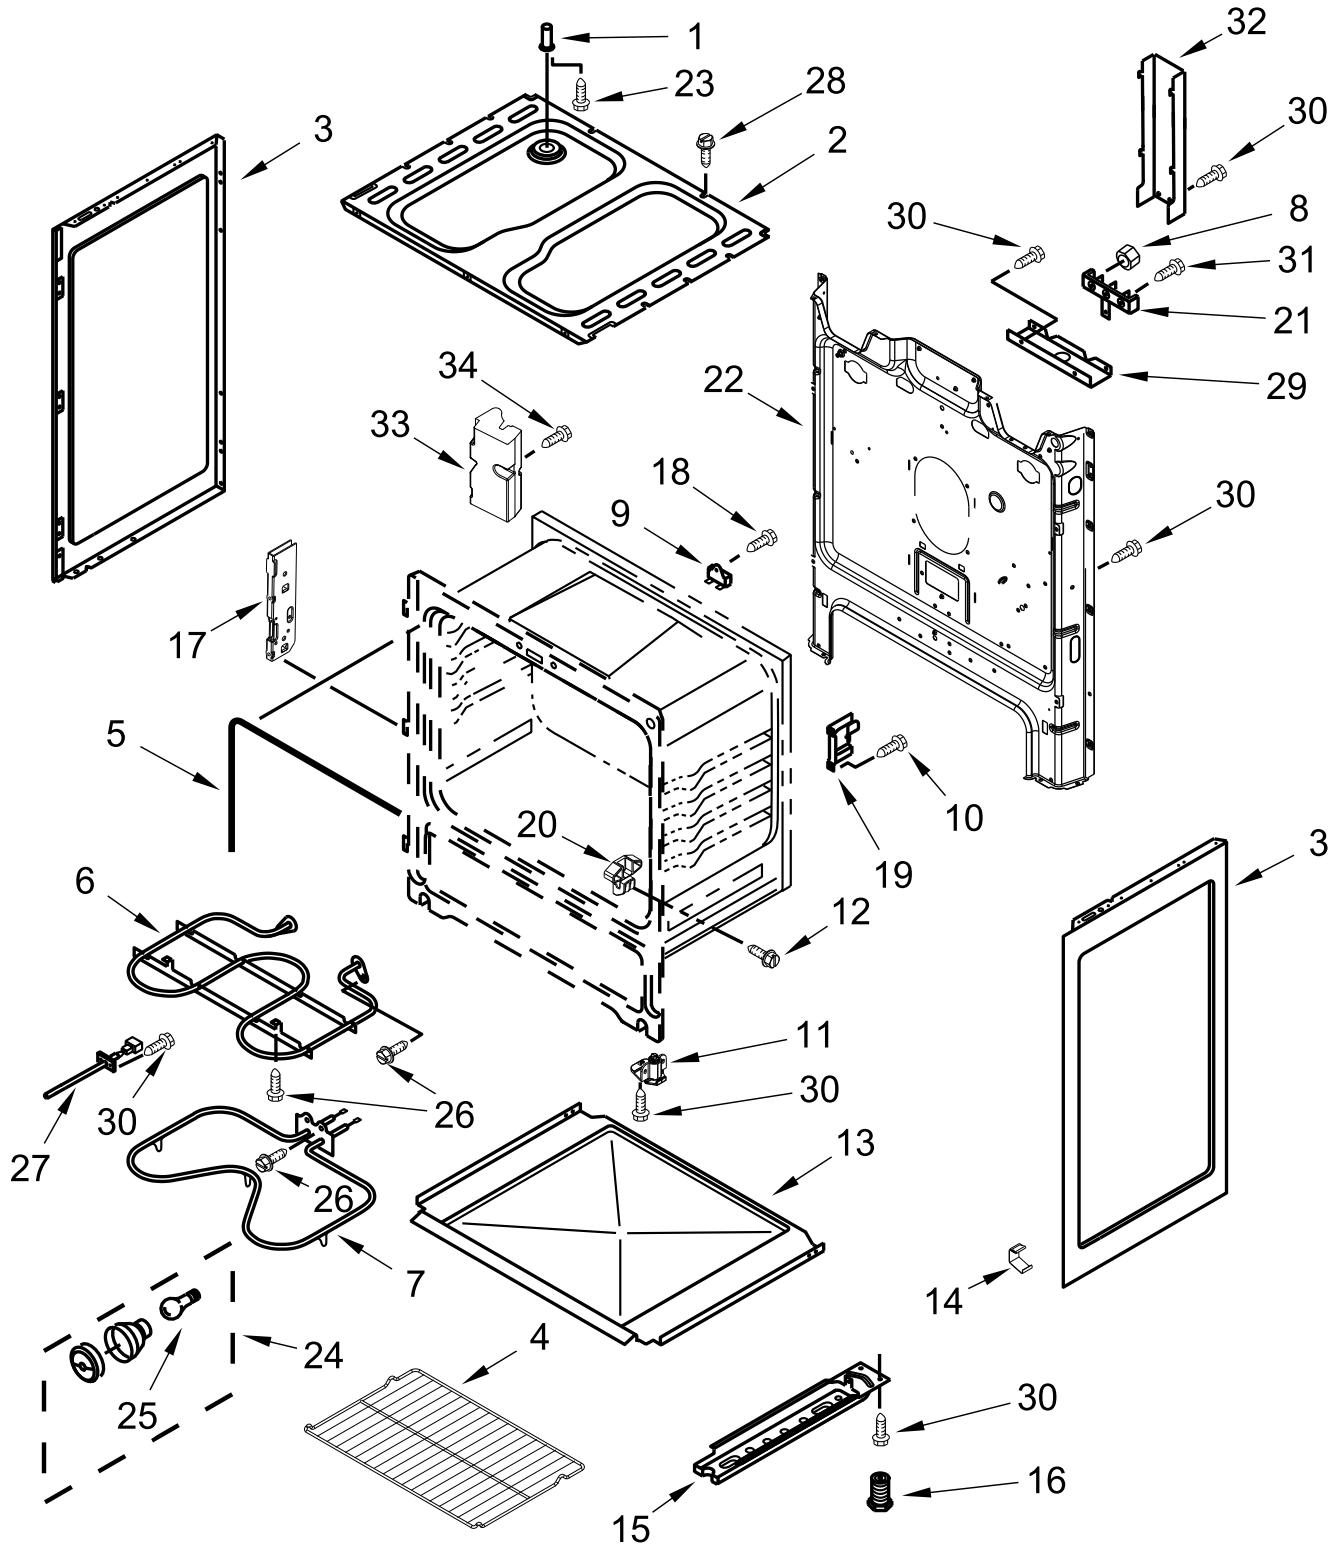

CHASSIS PARTS

CHASSIS PARTS

<u>Illus. No.</u>	<u>Part No.</u>	<u>Description</u>	<u>Illus. No.</u>	<u>Part No.</u>	<u>Description</u>	<u>Illus. No.</u>	<u>Part No.</u>	<u>Description</u>
1	W11222267	Tube, Vent	15	W10390008	Assembly, Base Rail (Left)	26	3196567	Screw
2	W10209613	Box, Burner				27	W10181986	Sensor, Oven
3		Panel, Side		W10390007	Assembly, Base Rail (Right)	28	3196165	Screw
	W10162245	Black				29	3186034	Bracket, Service
	W10575396	White	16	W10058460	Foot, Leveling	30	3196178	Screw
4	W10268578	Rack, Oven	17	W10289077	Receiver, Hinge	31	3400016	Screw
5	W10129032	Seal, Door	18	3196172	Screw	32	W10326122	Cover, Terminal Block
6	W10308476	Element, Broil	19	W10404688	Clip, Oven Support	33	W10910404	Counterweight
7	W11022836	Element, Bake	20	W10674705	Glide, Drawer Front	34	W11034869	Screw
8	3400029	Nut	21	W10245259	Block, Terminal			FOLLOWING PARTS NOT ILLUSTRATED
9	3196548	Fuse, Thermal	22		Back, Main (Not Serviced)			
10	3196169	Screw					8273263	Insulation, Wrap
11	W10341186	Assembly, Front Foot	23	3196174	Screw		8272611	Insulation, Back
12	W10067840	Screw	24	W11175594	Assembly, Light			
13	8054068	Retainer, Insulation	25	W10571723	Bulb, Halogen 40 Watts			
14	W10137382	Clip, Panel