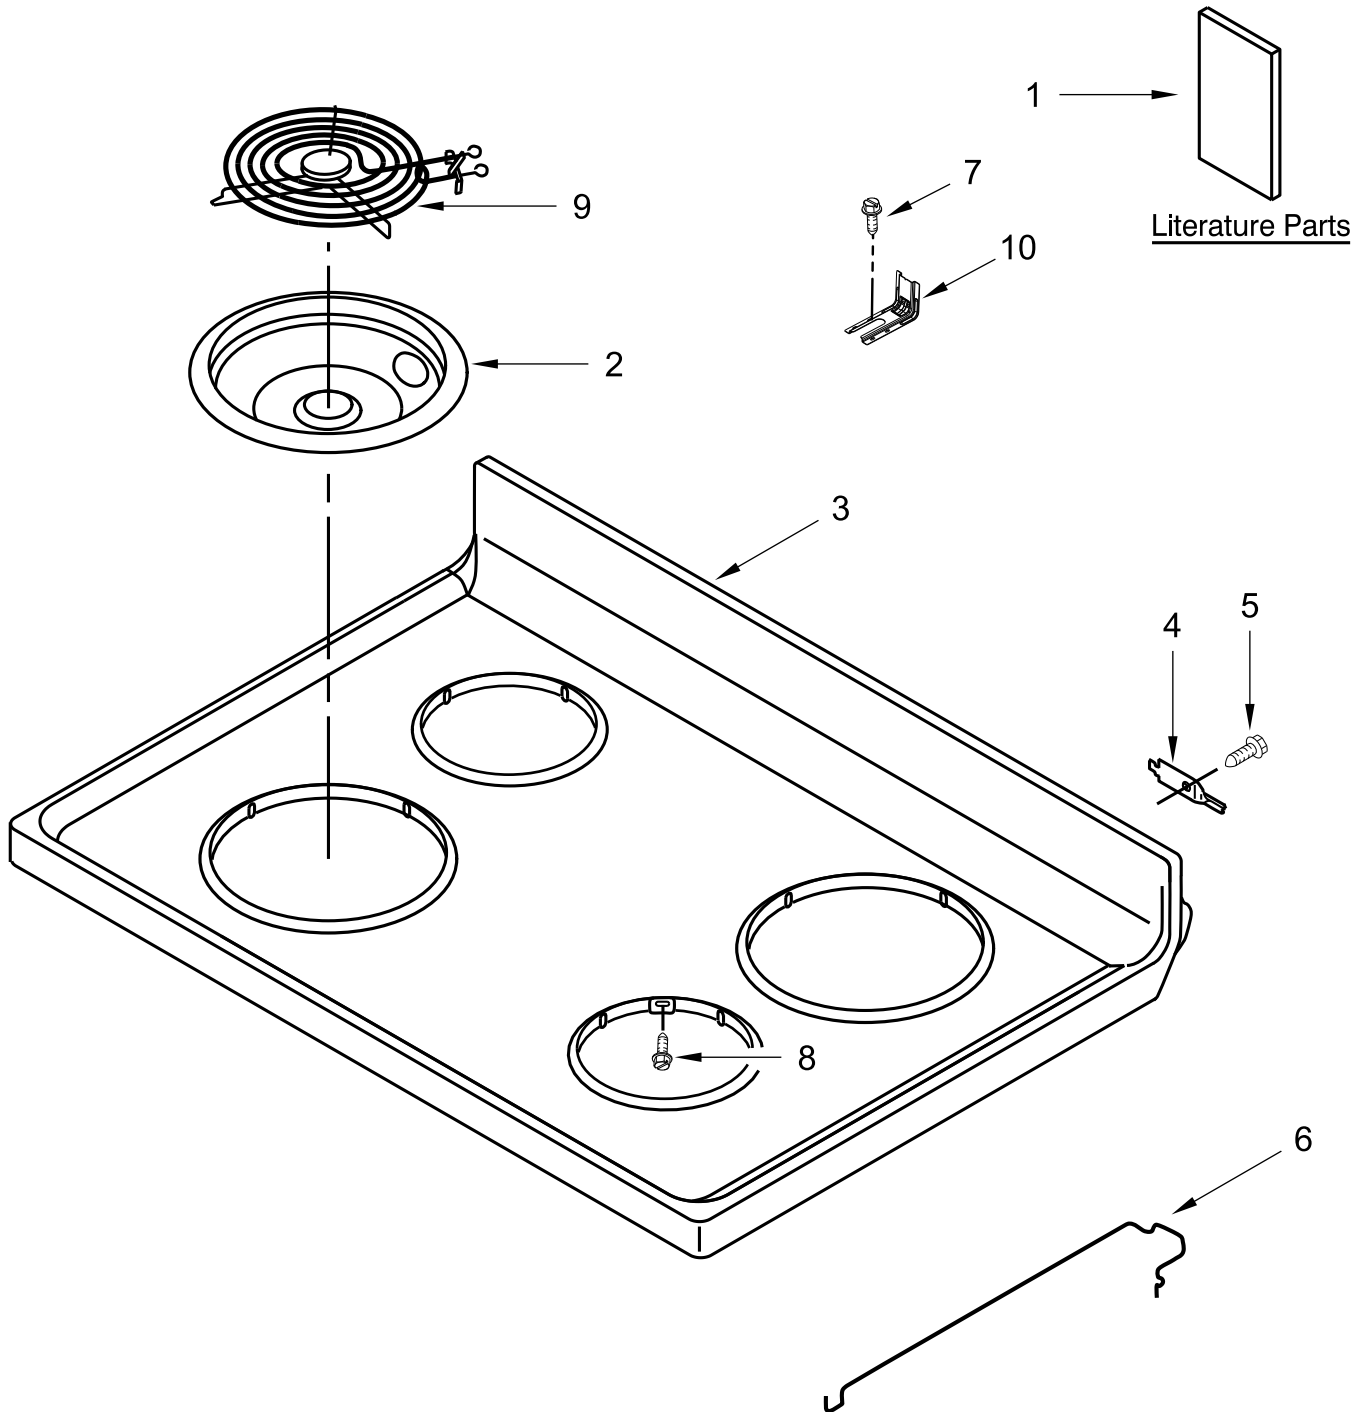

COOKTOP PARTS