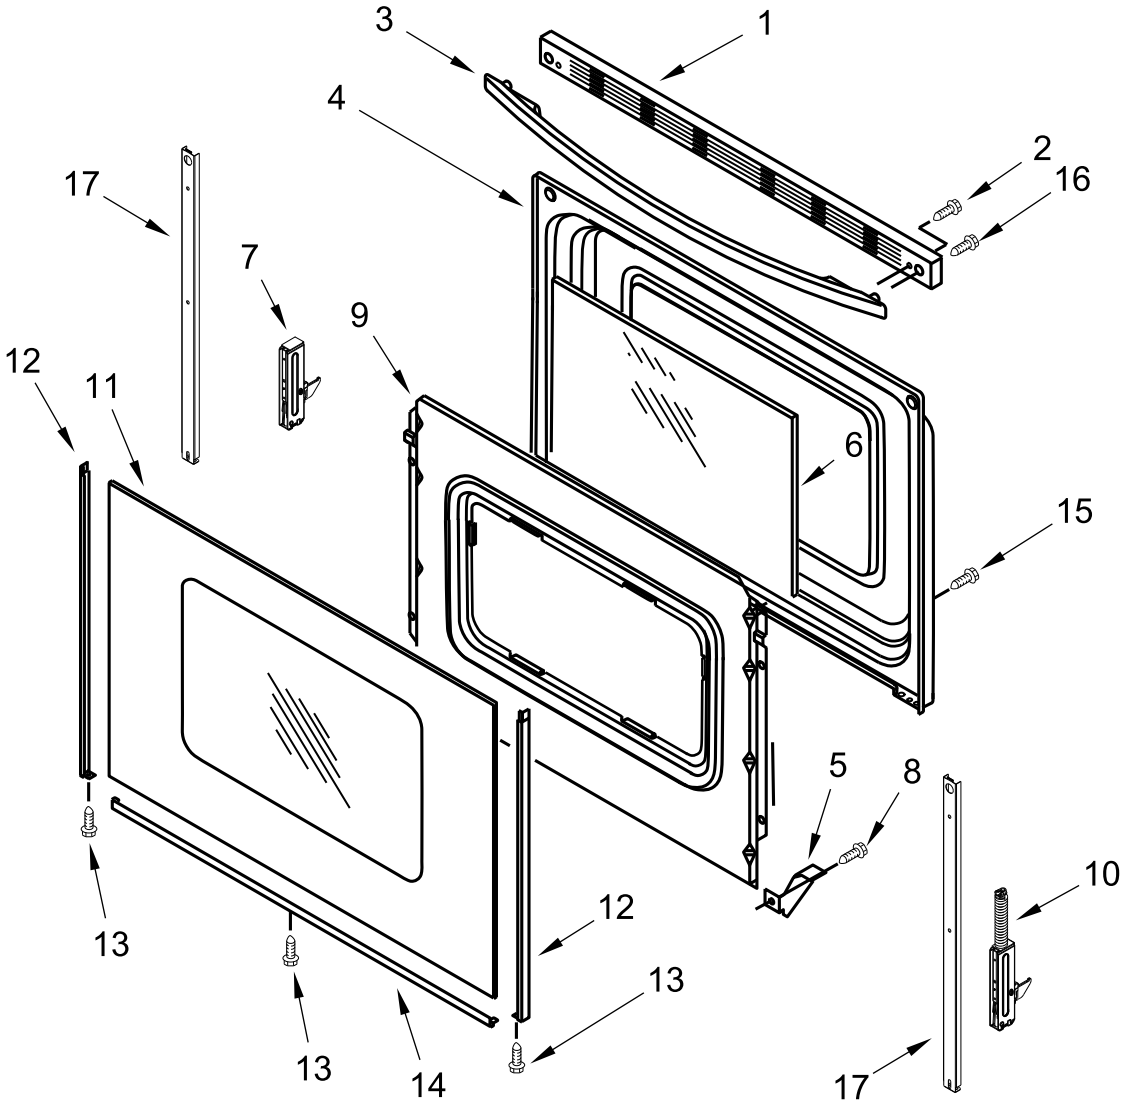

DOOR PARTS

DOOR PARTS

<u>Illus.</u> <u>No.</u>	<u>Part No.</u>	<u>Description</u>	<u>Illus.</u> <u>No.</u>	<u>Part No.</u>	<u>Description</u>	<u>Illus.</u> <u>No.</u>	<u>Part No.</u>	<u>Description</u>
1		Trim, Top	9	9761505	Retainer, Insulation	14		Trim, Lower
	W10310922	Black	10	W10299225	Hinge, Active		8523177	Black
	W10310920	White	11		Glass, Outer		8523175	White
2	W10168559	Screw		W10831686	Black	15	W10031790	Screw
3		Handle, Door		W10851723	White	16	W10200660	Screw
	W10323589	Black	12		Trim, Side	17	W10544179	Strap, Door
	W10323588	White		W10746435	Black (Right)			
4	9761344	Liner, Door		W10746436	Black (Left)			
5	W10137382	Clip, Panel		8523166	White (Right)			
6	W10620754	Glass, Inner		8523172	White (Left)			
7	W10299227	Hinge, Door (Passive)	13	W10327235	Screw			
8	3196165	Screw