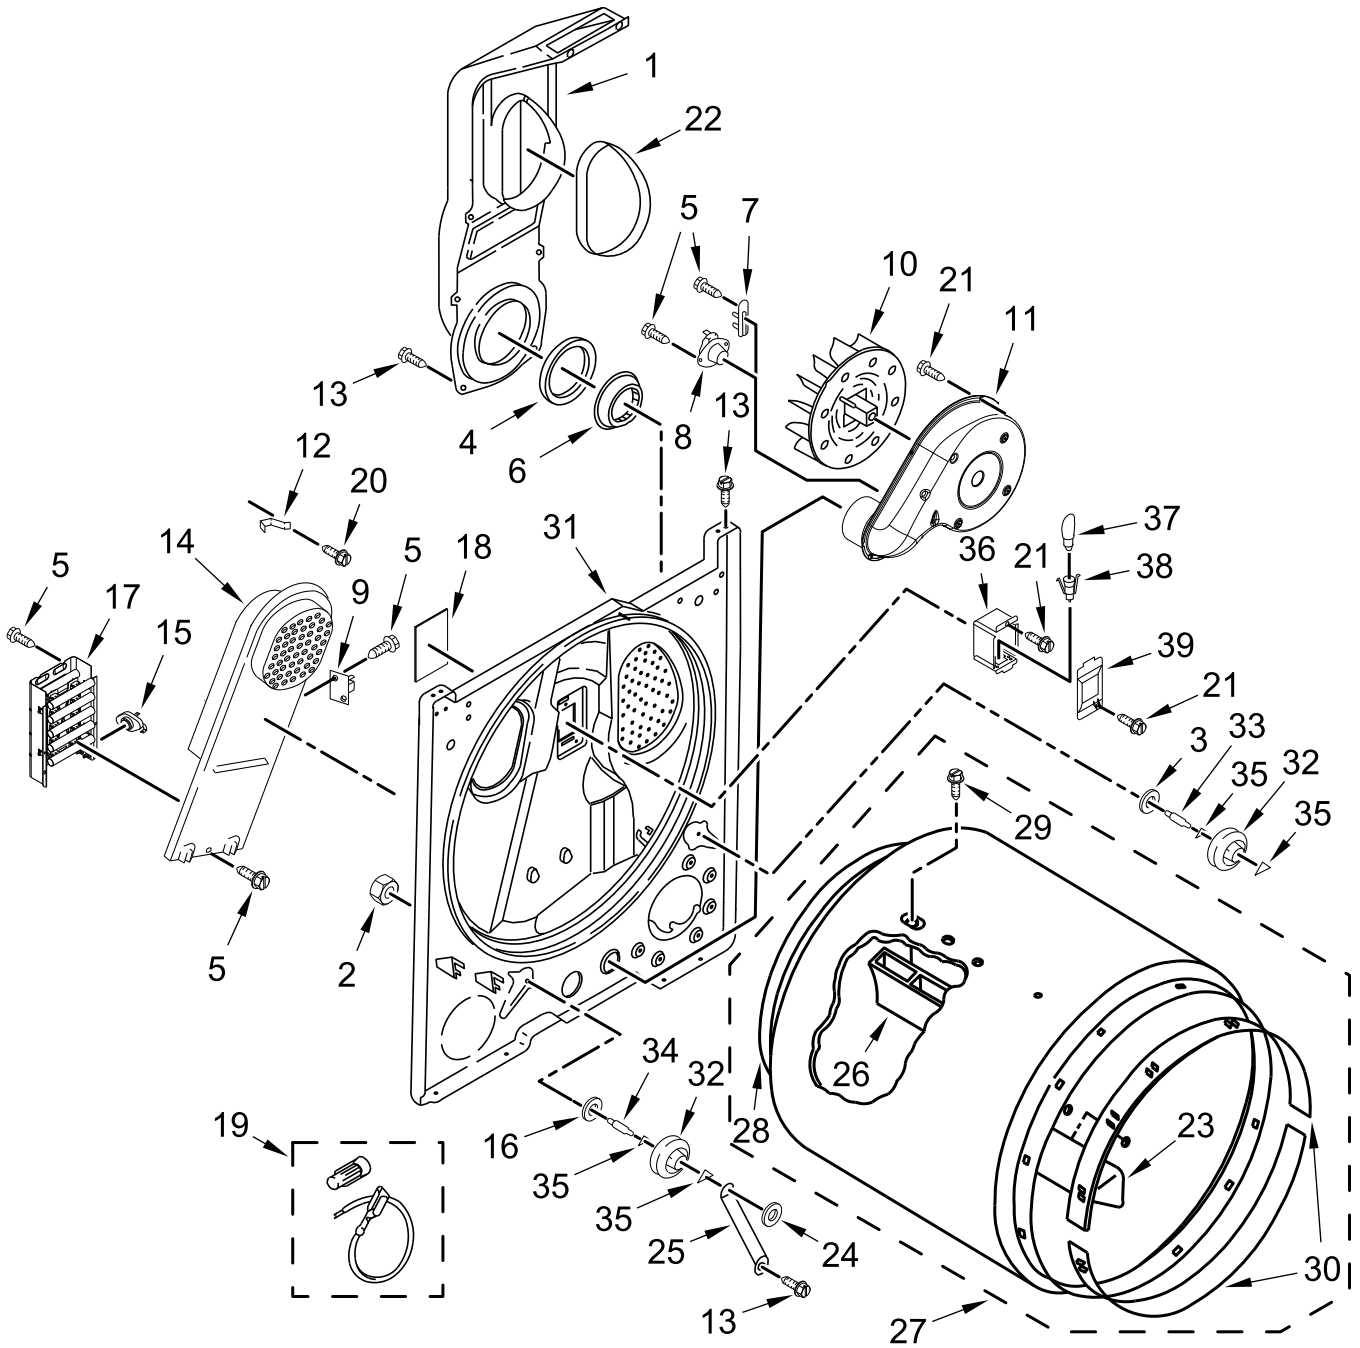

BULKHEAD PARTS

BULKHEAD PARTS

<u>Illus. No.</u>	<u>Part No.</u>	<u>Description</u>	<u>Illus. No.</u>	<u>Part No.</u>	<u>Description</u>	<u>Illus. No.</u>	<u>Part No.</u>	<u>Description</u>
1	W10798023	Assembly, Lint Chute	16	348197	Washer	30	692526	Bearing, Ring
2	W10298789	Nut, Hex	17	W10724237	Element, Heater	31	W10714468	Bulkhead
3	3388703	Washer	18	W10653662	Pad, Foam	32	3397590	Roller, Support
4	347139	Seal, Lint Chute	19	279457	Terminal Wire Kit (For Heater Element Wiring Harness Repair)	33	W10359269	Shaft, Drum Roller - Right Hand Thread
5	90767	Screw				34	W10359270	Shaft, Drum Roller - Left Hand Thread
6	W10389567	Shield, Exhaust	20	489463	Screw			
7	3392519	Fuse, Thermal (91C)	21	3390647	Screw	35	W10512946	Washer, Tri Ring
8	3387134	Thermostat	22	339956	Seal	36	3977373	Bracket, Drum Light
9	W10900067	Kit, Thermal Cut-Off (Includes Thermostat)	23	3403636	Baffle, Drum (Short)	37	3406124	Bulb, Light
10	694089	Wheel, Blower	24	90296	Nut, Push On	38	W10214261	Socket, Light
11	8577230	Housing, Blower	25	W11032820	Bracket, Support	39	3402841	Lens, Drum Light
12	3398161	Clip, Heater Box	26	692490	Baffle, Drum (Long)			
13	343641	Screw	27	W10757750	Assembly, Drum (Complete)			
14	8541818	Box, Heater	28	W10856781	Seal, Rear Drum			
15	3977767	Thermostat, 221 F (105 C)	29	W10219342	Screw