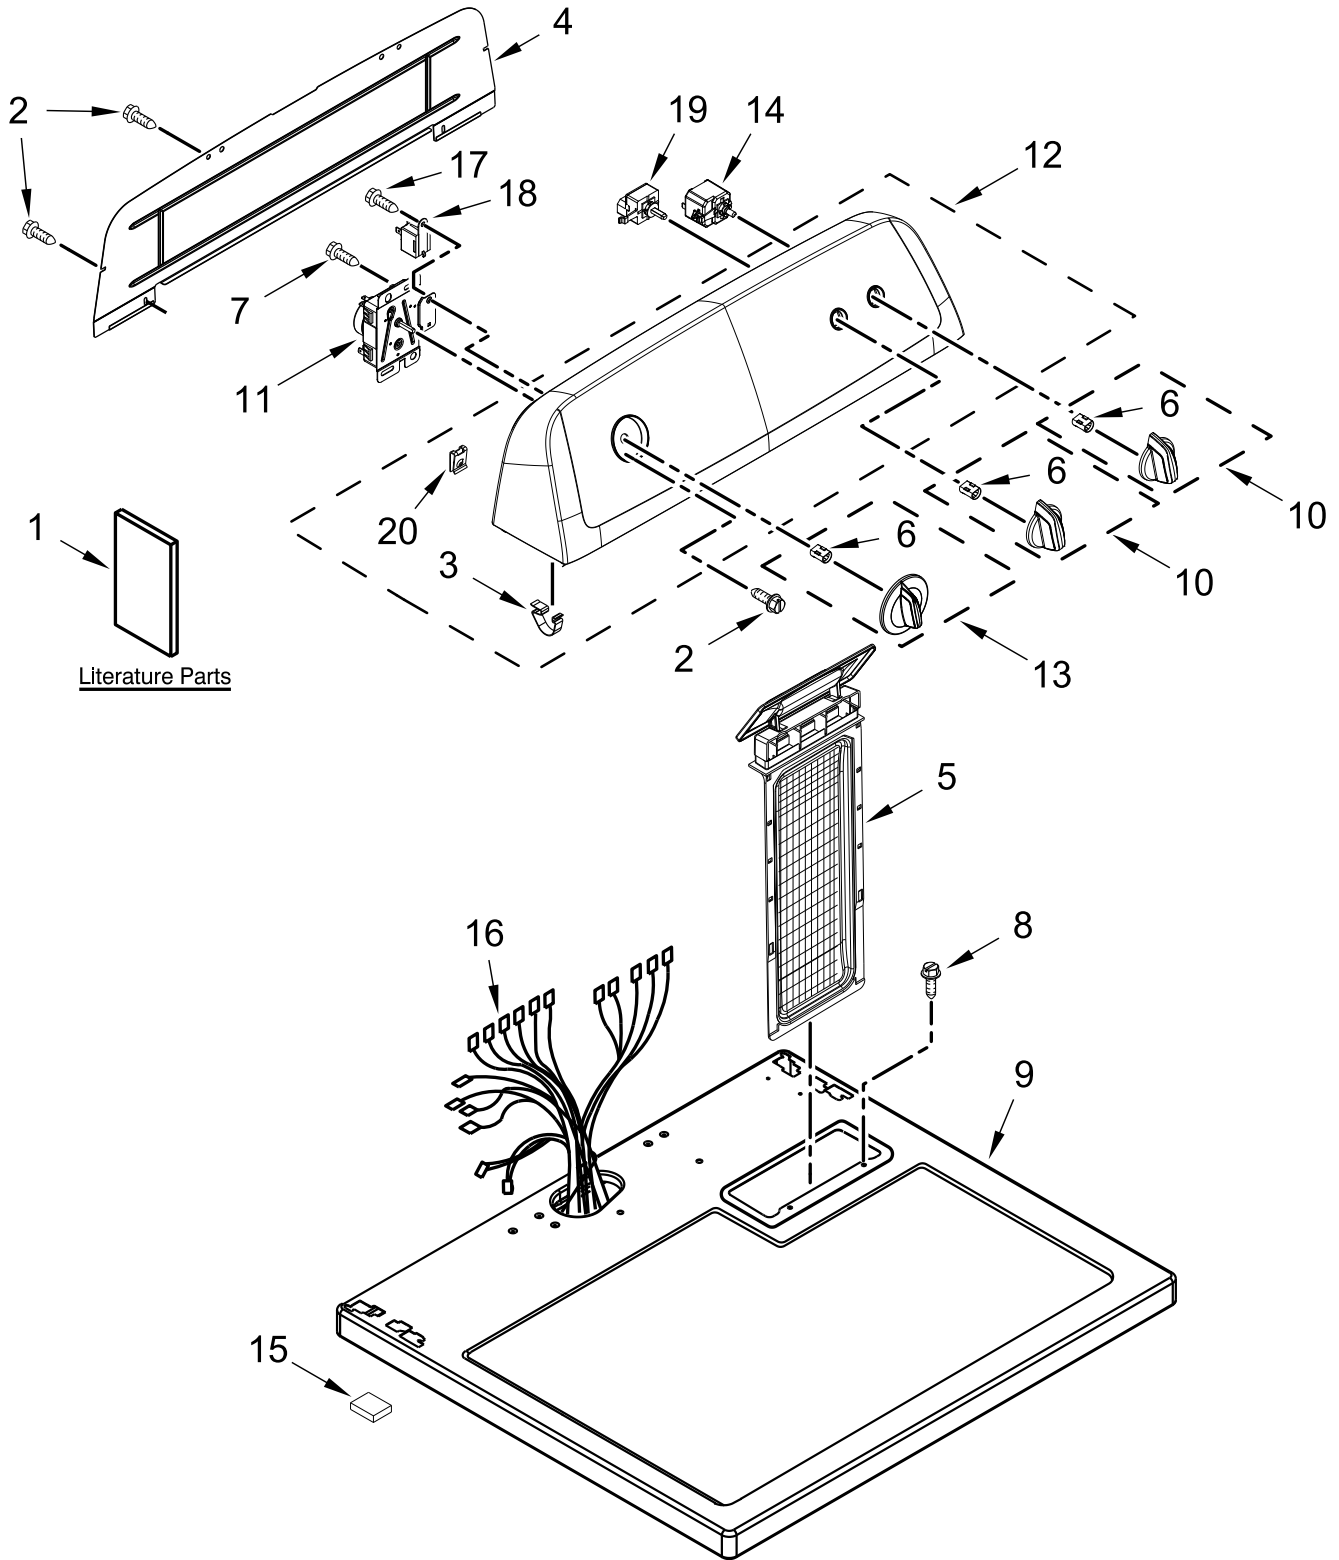

ELECTRIC DRYER

MODELS:

WED4850HW0 (White)

TOP AND CONSOLE PARTS

TOP AND CONSOLE PARTS

<u>Illus. No.</u>	<u>Part No.</u>	<u>Description</u>	<u>Illus. No.</u>	<u>Part No.</u>	<u>Description</u>	<u>Illus. No.</u>	<u>Part No.</u>	<u>Description</u>
1		Literature Parts	7	90767	Screw	14	W10446920	Switch, Push to Start
	W11185731	Use and Care Guide	8	688983	Screw	15	3389682	Spacer, Toe Panel
	W10848818	Installation Instructions	9		Top	16	W10450289	Harness, Main
	W10185985	Wiring Diagram		8559800	White	17	3348629	Screw
2	693995	Screw	10		Knob, Push To Start	18	694419	Buzzer, Mini
3	8312709	Clip, Console		W11160348	White	19	W10420747	Switch, Rotary
4	W10416486	Panel, Rear Console	11	W10436303	Assembly, Timer	20	W10298336	Nut, "U"
5		Lint Screen	12		Assembly, Console			
	W10717210	White		W11178662	White			
6	8536939	Clip, Spring	13		Assembly, Timer Knob			
				W11158829	White			