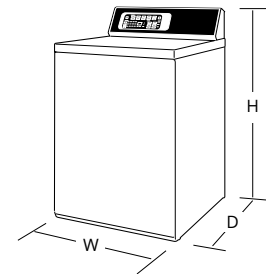

# TOP LOAD WASHERS

TR3

TR5

TR7

Product Code	TR3000WN	TR5000WN	TR7000WN
Available Colors	White	White	White
Capacity – Cu. Ft.	3.2	3.2	3.2
Stainless Steel Washtub	•	•	•
Porcelain Outer Tub	•	•	•
Preset Cycles	4	6	8
Variable Speed 1 H.P. Motor	•	•	•
Automatic Balancing System	•	•	•
Agitator	•	•	•
Durable 3 - Coat Finish	•	•	•
Prewash			•
Load Size Selections	4	4	4
Temperature Selections	3	4	4
Soil Level Selections			4
Time Remaining Display			•
End-of-Cycle Signal	•	•	•
Favorite Cycles			•
Speed Cycle			•
Delay Start			•
Warranty	3-Year Parts & Labor	5-Year Parts & Labor	7-Year Parts & Labor
Model No.	AWN43RSN115TW01	AWN63RSN115TW01	AWNE9RSN115TW01

Dimensions	W-Width	H-Height	D-Depth	Height with Lid Open
TR3000WN	25-5/8"	42-3/4"	28"	53"
TR5000WN	25-5/8"	42-3/4"	28"	53"
TR7000WN	25-5/8"	42-3/4"	28"	53"