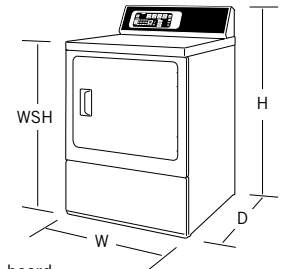

DRYERS

DR3

DR5

DR7

Product Code	Gas:	DR3000WG	DR5000WG	DR7000WG
	Electric:	DR3000WE	DR5000WE	DR7000WE
Available Colors		White	White	White
Capacity – Cu. Ft.		7.0	7.0	7.0
Galvanized Cylinder		•	•	•
Stainless Steel Cylinder				
Preset Cycles		3	4	7
Moisture Sensor				•
Auto Dry Cycles		2	3	4
220-CFM Exhaust		•	•	•
1/3 HP Motor		•	•	•
Temperature Selections		3	4	4
ADA Compliant		•	•	•
Anti-Wrinkle Cycle				•
Reversible Door		•	•	•
Time Remaining Display				•
End of Cycle Signal			•	•
Favorite Cycles				•
Eco Cycle				•
Control Location		Rear	Rear	Rear
Warranty		3-Year Parts & Labor	5-Year Parts & Labor	7-Year Parts & Labor
Model No. (Gas)		ADG3SRGS115TW01	ADG4BRGS115TW01	ADGE9RGS115TW01
(Electric)		ADE3SRGS175TW01	ADE4BRGS175TW01	ADEE9RGS175TW01

DIMENSIONS	W-Width	H-Height	D-Depth	WSH-Work Surface Height	Depth with Door Open
DR3000WG/DR3000WE	26-7/8"	42-3/4"	28"	36"	51-1/2"
DR5000WG/DR5000WE	26-7/8"	42-3/4"	28"	36"	51-1/2"
DR7000WG/DR7000WE	26-7/8"	42-3/4"	28"	36"	51-1/2"