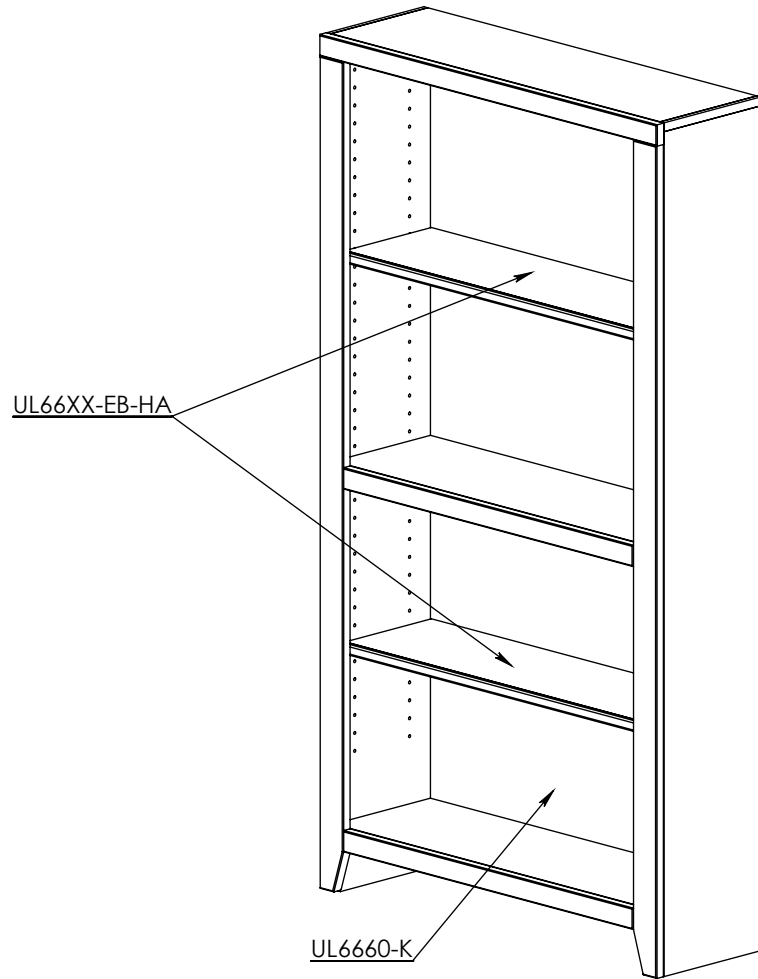

Legends Furniture

UL6636

Some Items In The List To The Right
May Not Show In The Diagrams Below.

PART NUMBER	DESCRIPTION
UL6636-K	UL6636 Luan Backing
UL66XX-EB-HA	UL66XX Adjustable Shelf Pnl #80
84232	5mm Riveted Pin Shelf Support With Hole
84214	Furniture Tipping Restraint Kit

Legends Furniture

UL6648

Some Items In The List To The Right
May Not Show In The Diagrams Below.

PART NUMBER	DESCRIPTION
UL6648-K	UL6648 Luan Backing
UL66XX-EB-HA	UL66XX Adjustable Shelf Pnl #80
84232	5mm Riveted Pin Shelf Support With Hole
84214	Furniture Tipping Restraint Kit

Legends Furniture

UL6660

Some Items In The List To The Right
May Not Show In The Diagrams Below.

PART NUMBER	DESCRIPTION
UL6660-K	UL6660 Luan Backing
UL66XX-EB-HA	UL66XX Adjustable Shelf Pnl #80
84232	5mm Riveted Pin Shelf Support With Hole
84214	Furniture Tipping Restraint Kit

Legends Furniture

UL6672

Some Items In The List To The Right
May Not Show In The Diagrams Below.

PART NUMBER	DESCRIPTION
UL6672-K	UL6672 Luan Backing
UL66XX-EB-HA	UL66XX Adjustable Shelf Pnl #80
84232	5mm Riveted Pin Shelf Support With Hole
84214	Furniture Tipping Restraint Kit