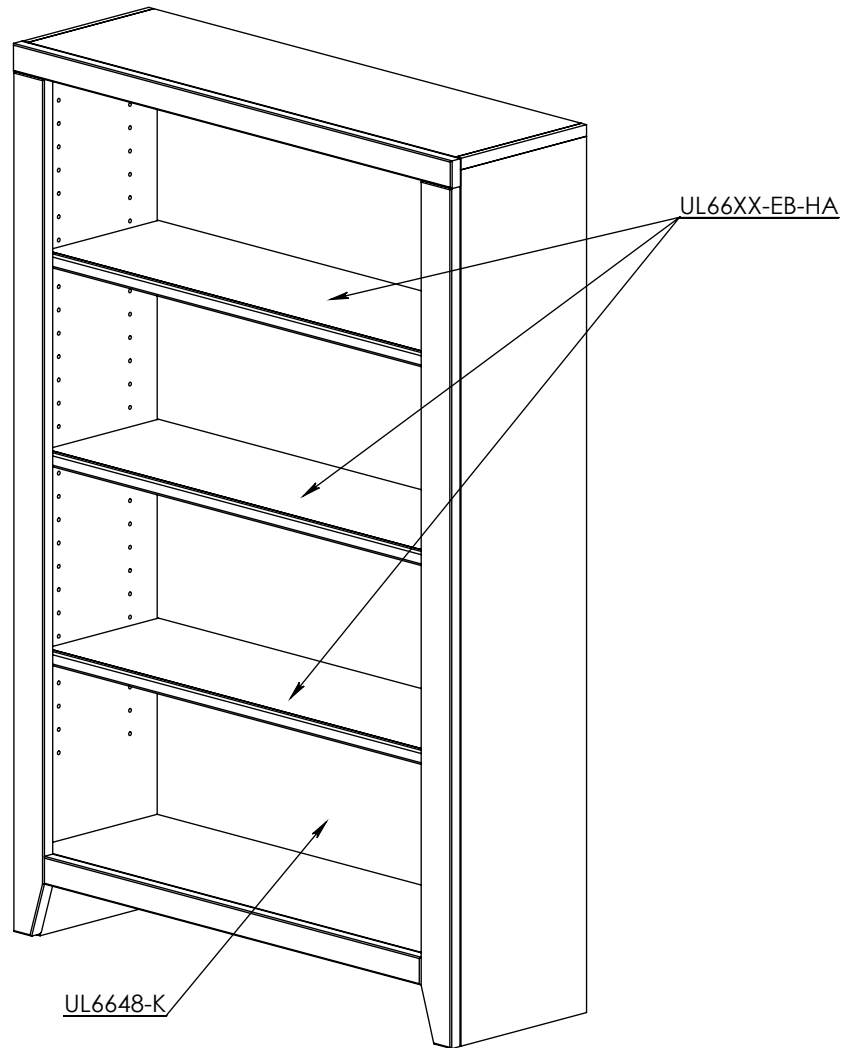

Legends Furniture

UL6636

Some Items In The List To The Right
May Not Show In The Diagrams Below.

PART NUMBER	DESCRIPTION
UL6636-K	UL6636 Luan Backing
UL66XX-EB-HA	UL66XX Adjustable Shelf Pnl #80
84232	5mm Riveted Pin Shelf Support With Hole
84214	Furniture Tipping Restraint Kit

Legends Furniture

UL6648

Some Items In The List To The Right
May Not Show In The Diagrams Below.

PART NUMBER	DESCRIPTION
UL6648-K	UL6648 Luan Backing
UL66XX-EB-HA	UL66XX Adjustable Shelf Pnl #80
84232	5mm Riveted Pin Shelf Support With Hole
84214	Furniture Tipping Restraint Kit

Legends Furniture

UL6660

Some Items In The List To The Right
May Not Show In The Diagrams Below.

PART NUMBER	DESCRIPTION
UL6660-K	UL6660 Luan Backing
UL66XX-EB-HA	UL66XX Adjustable Shelf Pnl #80
84232	5mm Riveted Pin Shelf Support With Hole
84214	Furniture Tipping Restraint Kit

Legends Furniture

UL6672

Some Items In The List To The Right
May Not Show In The Diagrams Below.

PART NUMBER	DESCRIPTION
UL6672-K	UL6672 Luan Backing
UL66XX-EB-HA	UL66XX Adjustable Shelf Pnl #80
84232	5mm Riveted Pin Shelf Support With Hole
84214	Furniture Tipping Restraint Kit