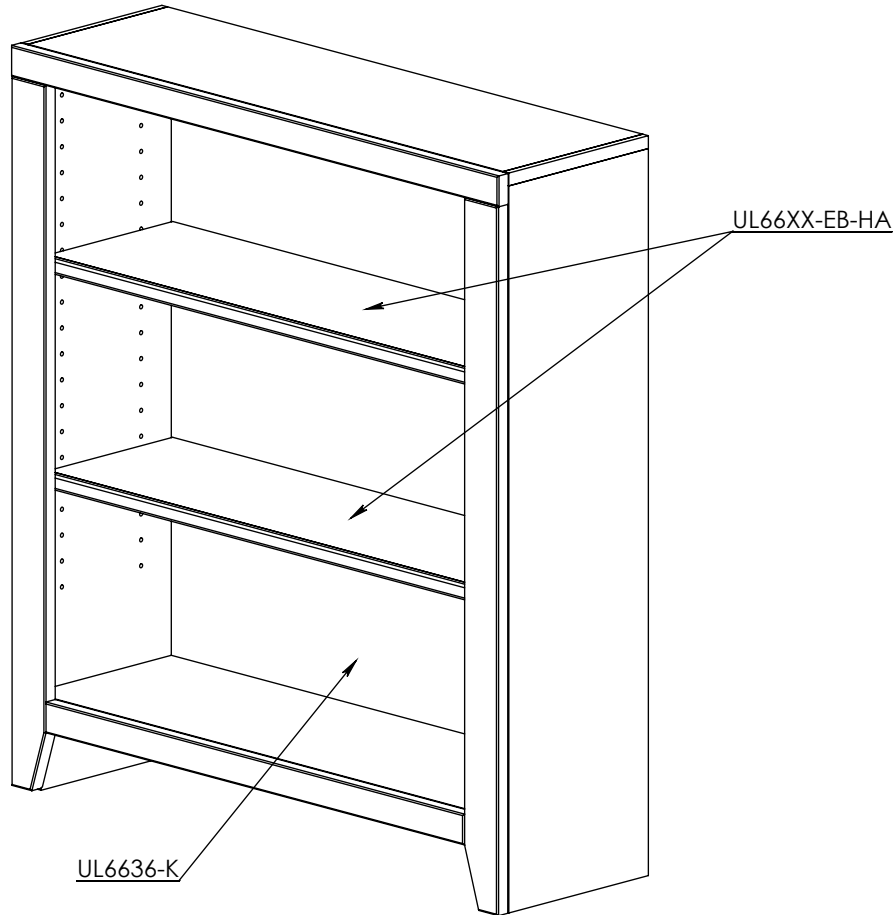

Legends Furniture

UL6636

Some Items In The List To The Right
May Not Show In The Diagrams Below.

PART NUMBER	DESCRIPTION
UL6636-K	UL6636 Luan Backing
UL66XX-EB-HA	UL66XX Adjustable Shelf Pnl #80
84232	5mm Riveted Pin Shelf Support With Hole
84214	Furniture Tipping Restraint Kit

Legends Furniture

UL6648

Some Items In The List To The Right
May Not Show In The Diagrams Below.

PART NUMBER	DESCRIPTION
UL6648-K	UL6648 Luan Backing
UL66XX-EB-HA	UL66XX Adjustable Shelf Pnl #80
84232	5mm Riveted Pin Shelf Support With Hole
84214	Furniture Tipping Restraint Kit

Legends Furniture

UL6660

Some Items In The List To The Right
May Not Show In The Diagrams Below.

PART NUMBER	DESCRIPTION
UL6660-K	UL6660 Luan Backing
UL66XX-EB-HA	UL66XX Adjustable Shelf Pnl #80
84232	5mm Riveted Pin Shelf Support With Hole
84214	Furniture Tipping Restraint Kit

Legends Furniture

UL6672

Some Items In The List To The Right
May Not Show In The Diagrams Below.

PART NUMBER	DESCRIPTION
UL6672-K	UL6672 Luan Backing
UL66XX-EB-HA	UL66XX Adjustable Shelf Pnl #80
84232	5mm Riveted Pin Shelf Support With Hole
84214	Furniture Tipping Restraint Kit