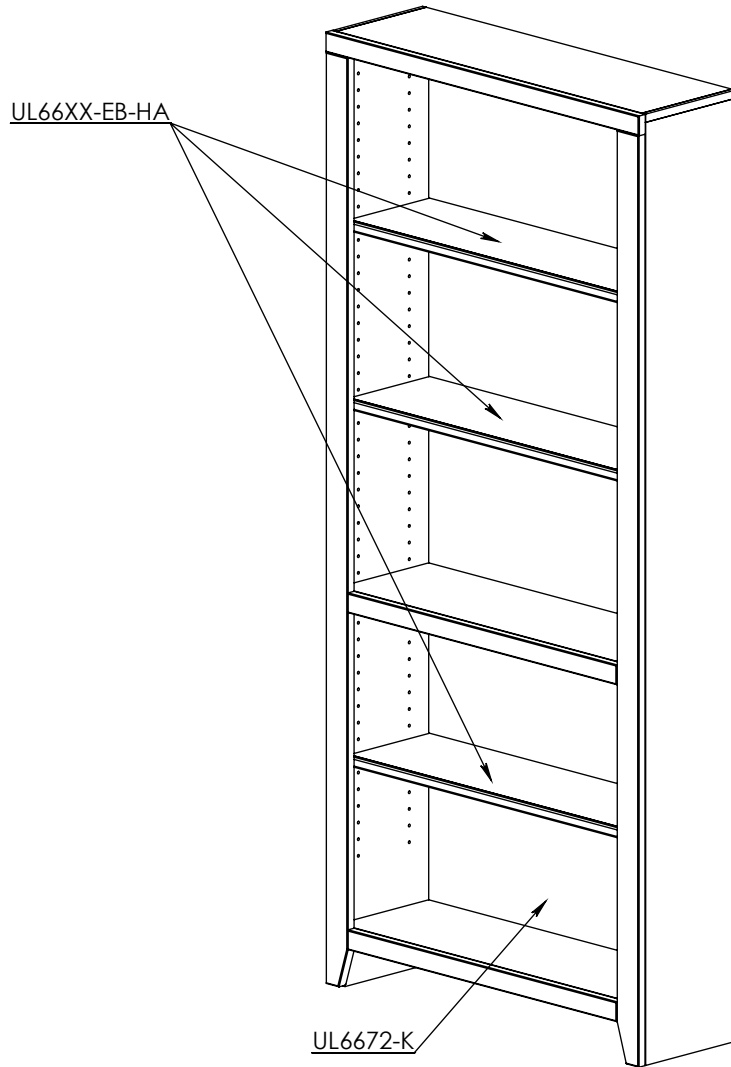

Legends Furniture

UL6648

Some Items In The List To The Right
May Not Show In The Diagrams Below.

PART NUMBER	DESCRIPTION
UL6648-K	UL6648 Luan Backing
UL66XX-EB-HA	UL66XX Adjustable Shelf Pnl #80
84232	5mm Riveted Pin Shelf Support With Hole
84214	Furniture Tipping Restraint Kit

Legends Furniture

UL6660

Some Items In The List To The Right
May Not Show In The Diagrams Below.

PART NUMBER	DESCRIPTION
UL6660-K	UL6660 Luan Backing
UL66XX-EB-HA	UL66XX Adjustable Shelf Pnl #80
84232	5mm Riveted Pin Shelf Support With Hole
84214	Furniture Tipping Restraint Kit

Legends Furniture

UL6672

Some Items In The List To The Right
May Not Show In The Diagrams Below.

PART NUMBER	DESCRIPTION
UL6672-K	UL6672 Luan Backing
UL66XX-EB-HA	UL66XX Adjustable Shelf Pnl #80
84232	5mm Riveted Pin Shelf Support With Hole
84214	Furniture Tipping Restraint Kit

Legends Furniture

UL6684

Some Items In The List To The Right
May Not Show In The Diagrams Below.

PART NUMBER	DESCRIPTION
UL6684-K	UL6684 Luan Backing
UL66XX-EB-HA	UL66XX Adjustable Shelf Pnl #80
84232	5mm Riveted Pin Shelf Support With Hole
84214	Furniture Tipping Restraint Kit