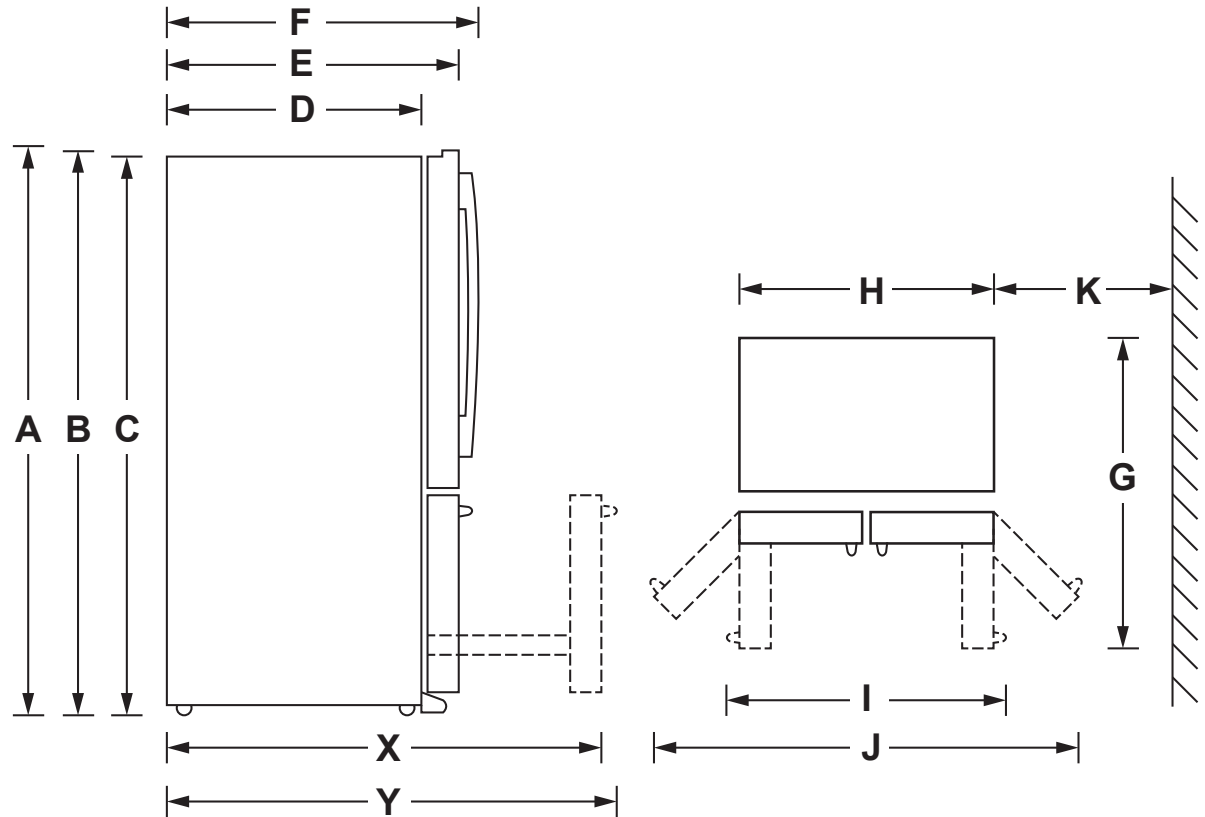

GFD28GBL/GEL/GML/GSL

GE® 27.8 Cu. Ft. French-Door Refrigerator with Door In Door

DIMENSIONS AND INSTALLATION INFORMATION (IN INCHES)

Height to top of door (in.) A	70-1/2
Height to top of hinge (in.) B	69-7/8
Height to top of case (in.) C	69
Case depth without door (in.) D	29-3/8
Case depth less door handle (in.) E	34-3/4
Case depth with door handle (in.) F	36-1/4
Depth with fresh food door open 90° (in.) G	48-3/8
Width (in.) H	35-3/4
Width with door open 90° with door handle (in.) I	44-5/8
Width with doors open fully (in.) J	68-1/4
Min distance between side of case and wall, in either direction, to allow doors to open fully (in.) K	16-3/8
Depth with FZ door completely open (w/o handle) (in.) X	51-7/8
Depth with FZ door completely open (w/ handle) (in.) Y	53-3/8