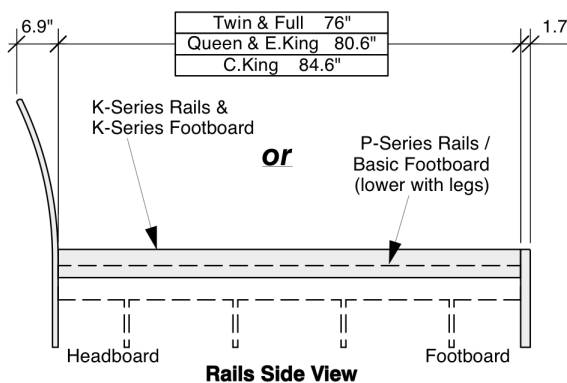

Nutmeg Headboard

Dual System Nutmeg Headboard - Box 1 of 4

	Box H	Box W	Box L	Cubes	Net Wt.	Gr. Wt.
Twin	110mm	1100mm	1215mm	0.147m3	9.5Kg	11.5Kg
PH-NUT-TWN-	4.3"	43.3"	47.8"	5.19cuft	20.9lb	25.4lb
Full	110mm	1100mm	1595mm	0.193m3	12.0Kg	14.5Kg
PH-NUT-FUL-	4.3"	43.3"	62.8"	6.82cuft	26.5lb	32.0lb
Queen	110mm	1100mm	1745mm	0.211m3	12.5Kg	15.5Kg
PH-NUT-QEN-	4.3"	43.3"	68.7"	7.46cuft	27.6lb	34.2lb
Eastern King	110mm	1100mm	2190mm	0.265m3	16.5Kg	19.0Kg
PH-NUT-EKG-	4.3"	43.3"	86.2"	9.36cuft	36.4lb	41.9lb
California King	105mm	1135mm	2035mm	0.243m3	17.0Kg	20.0Kg
PH-NUT-CKG-	4.1"	44.7"	80.1"	8.56cuft	37.5lb	44.1lb

P-Series & K-Series Slats - Box 4 of 4

	Box H	Box W	Box L	Cubes	Net Wt.	Gr. Wt.
Twin	115mm	215mm	1050mm	0.026m3	9.0Kg	9.5Kg
PS-TWN	4.5"	8.5"	41.3"	0.92cuft	19.8lb	20.9lb
Full	115mm	215mm	1430mm	0.035m3	12.0Kg	12.5Kg
PS-FUL	4.5"	8.5"	56.3"	1.25cuft	26.5lb	27.6lb
Queen	115mm	215mm	1580mm	0.039m3	14.0Kg	15.0Kg
PS-QEN	4.5"	8.5"	62.2"	1.38cuft	30.9lb	33.1lb
Eastern King	115mm	215mm	2040mm	0.050m3	21.5Kg	22.5Kg
PS-EKG	4.5"	8.5"	80.3"	1.78cuft	47.4lb	49.6lb
California King	115mm	230mm	1890mm	0.050m3	18.5Kg	19.5Kg
PS-CKG	4.5"	9.1"	74.4"	1.77cuft	40.8lb	43.0lb

Rails Side View

P-Series Rails - Box 3 of 4

	Box H	Box W	Box L	Cubes	Net Wt.	Gr. Wt.
Twin	92mm	220mm	1980mm	0.040m3	10.0Kg	11.5Kg
PQ-TWN-	3.6"	8.7"	78.0"	1.42cuft	22.0lb	25.4lb
Full	115mm	220mm	1980mm	0.050m3	11.5Kg	13.5Kg
PQ-FUL-	4.5"	8.7"	78.0"	1.77cuft	25.4lb	29.8lb
Queen/Eastern King	115mm	220mm	2110mm	0.053m3	12.0Kg	14.0Kg
PQ-QEN/EKG-	4.5"	8.7"	83.1"	1.89cuft	26.5lb	30.9lb
California King	115mm	220mm	2210mm	0.056m3	12.5Kg	14.5Kg
PQ-CKG-	4.5"	8.7"	87.0"	1.97cuft	27.6lb	32.0lb