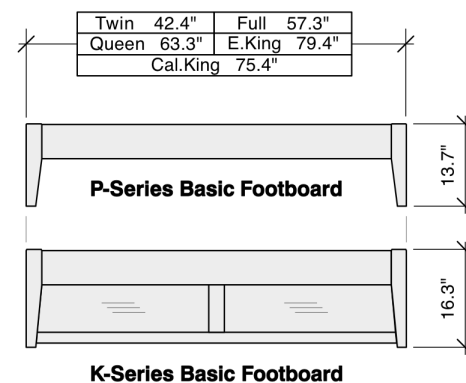

K-Series Basic Footboard

P-Series Basic Footboard - Box 2 of 4

	Box H	Box W	Box L	Cubes	Net Wt.	Gr. Wt.
Twin	60mm	405mm	1150mm	0.028m3	6.0Kg	7.0Kg
PF-BAS-TWN-	2.4"	15.9"	45.3"	0.99cuft	13.2lb	15.4lb
Full	60mm	405mm	1540mm	0.037m3	7.0Kg	8.0Kg
PF-BAS-FUL-	2.4"	15.9"	60.6"	1.32cuft	15.4lb	17.6lb
Queen	60mm	405mm	1675mm	0.041m3	7.5Kg	9.0Kg
PF-BAS-QEN-	2.4"	15.9"	65.9"	1.44cuft	16.5lb	19.8lb
Eastern King	60mm	405mm	2140mm	0.052m3	8.5Kg	10.5Kg
PF-BAS-EKG-	2.4"	15.9"	84.3"	1.84cuft	18.7lb	23.1lb
California King	57mm	428mm	1994mm	0.049m3	8.0Kg	10.0Kg
PF-BAS-CKG-	2.2"	16.9"	78.5"	1.72cuft	17.6lb	22.0lb

K-Series Basic Footboard - Box 2 of 4

	Box H	Box W	Box L	Cubes	Net Wt.	Gr. Wt.
Twin	50mm	485mm	1155mm	0.028m3	5.0Kg	7.0Kg
KF-BAS-TWN-	2.0"	19.1"	45.5"	0.99cuft	11.0lb	15.4lb
Full	50mm	485mm	1530mm	0.037m3	7.0Kg	9.0Kg
KF-BAS-FUL-	2.0"	19.1"	60.2"	1.31cuft	15.4lb	19.8lb
Queen	60mm	500mm	1695mm	0.051m3	10.0Kg	12.0Kg
KF-BAS-QEN-	2.4"	19.7"	66.7"	1.80cuft	22.0lb	26.5lb
Eastern King	60mm	485mm	2075mm	0.060m3	12.0Kg	15.0Kg
KF-BAS-EKG-	2.4"	19.1"	81.7"	2.13cuft	26.5lb	33.1lb
California King	57mm	475mm	1955mm	0.053m3	12.0Kg	15.0Kg
KF-BAS-CKG-	2.2"	18.7"	77.0"	1.87cuft	26.5lb	33.1lb

Assembled Product and Carton Dimensions*

*Please Note The Above Weights and Measures may be subject to change without notice.

SPICES BEDROOM COLLECTION