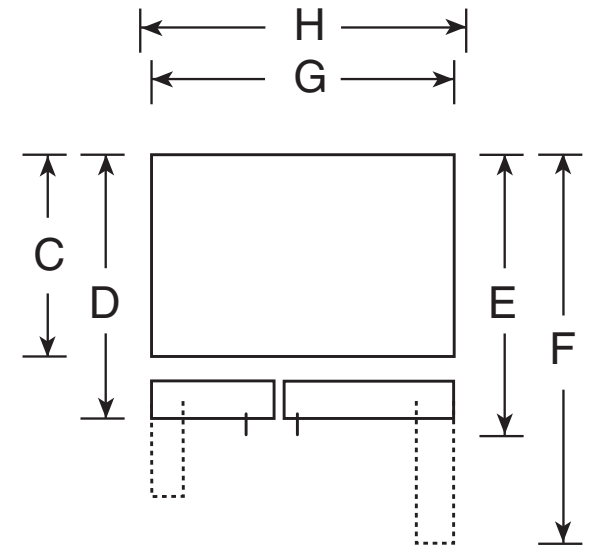

### DIMENSIONS AND INSTALLATION INFORMATION (IN INCHES)

Overall Dimensions	Height to top of hinge (in.) A	69-1/4
	Height to top of case (in.) B	68-3/4
	Case depth without door (in.) C	28-1/2
	Case depth less door handle (in.) D	32-3/4
	Case depth with door handle (in.) E	35-1/4
	Depth with fresh food door open 90° (in.) F	50-1/2
	Width (in.) G	35-3/4
	Width with door open 90° inc. door handle (in.) H	43-1/2
Air	Each side (in.)	1/8
	Top (in.)	1
	Back (in.)	2

†Water hook-up fits in back air clearance when calculating installation depth.

If installed against a wall, allow clearance of 14-3/16" on freezer side to remove bin. To remove fresh food pans, remove door bins.