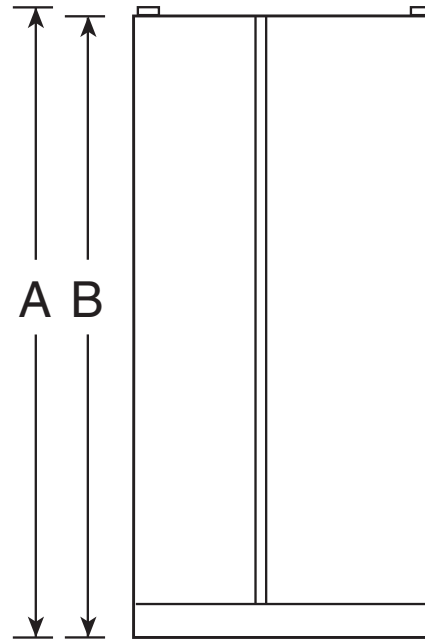

### DIMENSIONS AND INSTALLATION INFORMATION (IN INCHES)

Overall Dimensions	Height to top of hinge (in.) A	69-1/4
	Height to top of case (in.) B	68-3/4
	Case depth without door (in.) C	28-1/2
	Case depth less door handle (in.) D	32-3/4
	Case depth with door handle (in.) E	35-1/4
	Depth with fresh food door open 90° (in.) F	50-1/2
	Width (in.) G	35-3/4
	Width with door open 90° inc. door handle (in.) H	43-1/2
Air	Each side (in.)	1/8
	Top (in.)	1
	Back (in.)	2