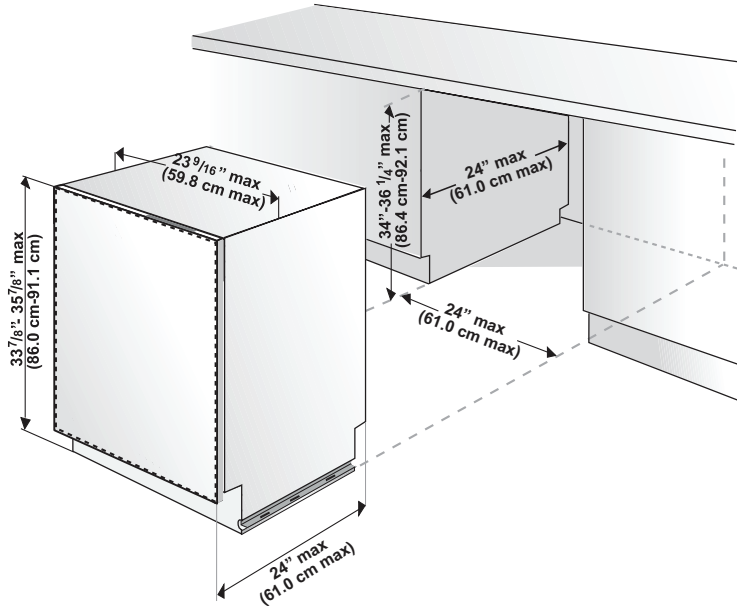

DISHWASHER

FDW102 – 24" WIDE DISHWASHER

FDW102WS – 24" WIDE DISHWASHER WITH WATER SOFTENER

24" W. 102 MODEL DISHWASHER	
DESCRIPTION	FDW102/FDW102WS
Overall Width	23-9/16" (59.8 cm)
Overall Height from Floor	33-7/8" (86.0 cm) minimum to 35 7/8" (91.1 cm) maximum
Overall Depth	To front of door panel: 22 3/16" (56.4 cm)
Cutout Width	24" (61.0 cm)
Cutout Height	34" (86.4 cm) minimum to 36" (91.4 cm) maximum
Cutout Depth	24" (61.0 cm)
Electrical Requirements	12.0 amps, 115V/60Hz; 4" (120cm) electrical cord with supplied with unit
Water-Heating Element Rating	1240 watts
Inlet Water Temperature	120°F (49°C) required
Drain Hose	6.4' (1.9m) drain hose provided
Drain Hose High Loop Required	Height from floor – 28" (71.0 cm)
Approximate Shipping Weight	97 lb. (44 kg)

Please do not prepare installation from brochure data only. See installation instructions for important clearance/installation information.

VIKING RANGE, LLC 111 FRONT STREET GREENWOOD, MISSISSIPPI 38930 USA

For detailed product information, model numbers, or to request a quote call 1-888-845-4641 or visit vikingrange.com
© 2013 Viking Range, LLC | Specifications subject to change without notice.