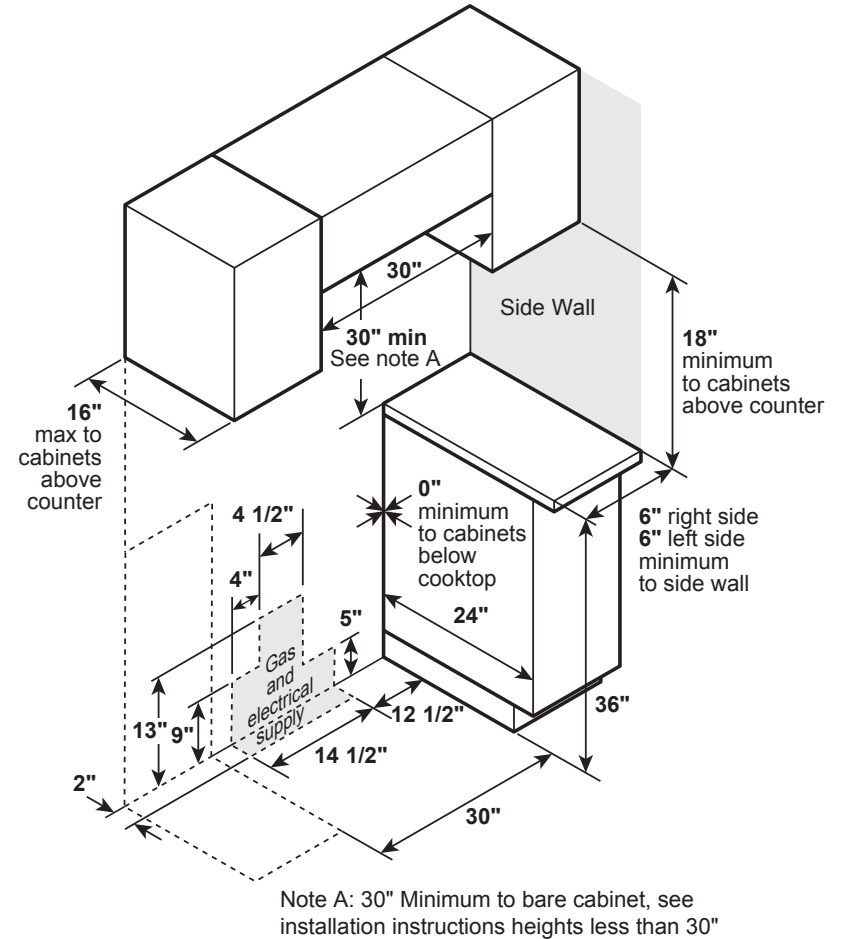

GAS PIPE AND ELECTRICAL OUTLET LOCATIONS

For answers to your Monogram, GE Café™ Series, GE Profile™ Series or GE Appliances product questions, visit our website at geappliances.com or call GE Answer Center® Service, 800.626.2000.