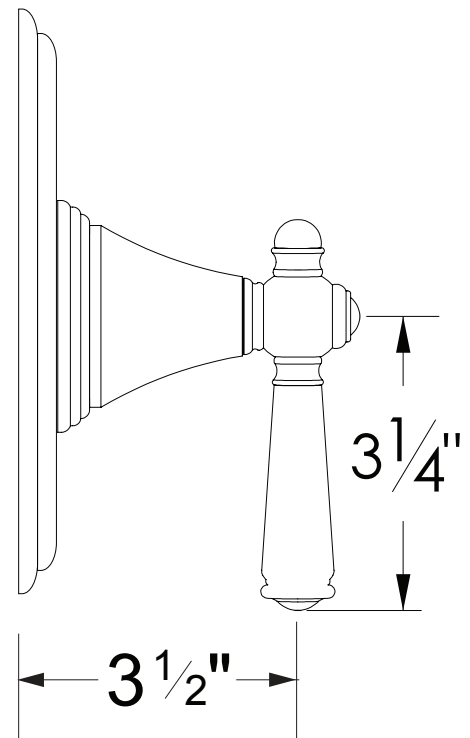

PRODUCT SPECIFICATION SHEET

ITEM # DT3-JP-TM

TRIM

3-Way wall mount diverter

- "CN" style handle
- VALVE NOT INCLUDED
- USE SA3WAY30 VALVE

The measurements shown are for reference only. Products and specifications shown are subject to change without notice.