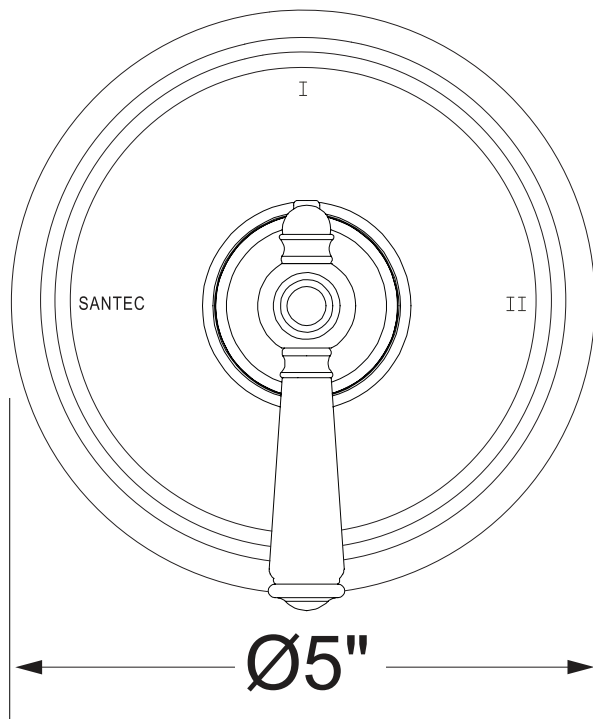

PRODUCT SPECIFICATION SHEET

ITEM # DT3-JP-TM

TRIM

3-Way wall mount diverter

- "CN" style handle
- VALVE NOT INCLUDED
- USE SA3WAY30 VALVE

The measurements shown are for reference only. Products and specifications shown are subject to change without notice.