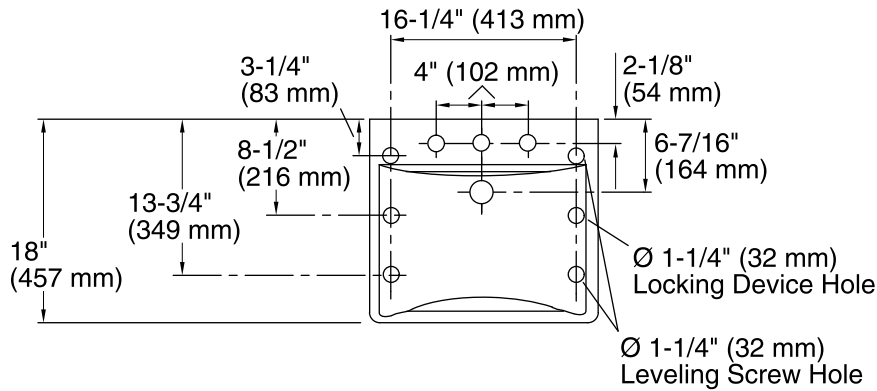

Standard Installation

Technical Information

All product dimensions are nominal.

- Bowl configuration: Single
- Installation: Wall-mount
- Bowl area (Center): Length: 18" (457 mm)
  Width: 13" (330 mm)
  With overflow: Yes
  Water depth: 4-7/8" (124 mm)
- Number of deck holes: 3
- Faucet hole spacing: 8" (203 mm)
- Faucet hole(s): 1-3/8" (35 mm)
- Soap/Lotion hole: 1-1/4" (32 mm)
- Drain hole: 1-3/4" (44 mm)

Notes

Install this product according to the installation instructions.

ADA, OBC, CSA B651 compliant when installed to the specific requirements of these regulations.