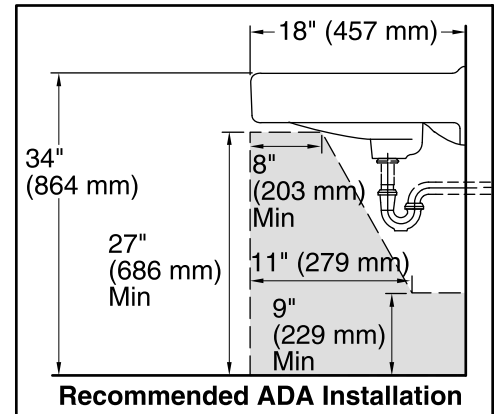

Standard Installation

Technical Information

All product dimensions are nominal.

- Bowl configuration: Single
- Installation: Wall-mount
- Bowl area (Center): Length: 18" (457 mm)
  Width: 13" (330 mm)
  With overflow: Yes
  Water depth: 4-7/8" (124 mm)
- Number of deck holes: 3
- Faucet hole spacing: 8" (203 mm)
- Faucet hole(s): 1-3/8" (35 mm)
- Soap/Lotion hole: 1-1/4" (32 mm)
- Drain hole: 1-3/4" (44 mm)

Notes

Install this product according to the installation instructions.

ADA, OBC, CSA B651 compliant when installed to the specific requirements of these regulations.