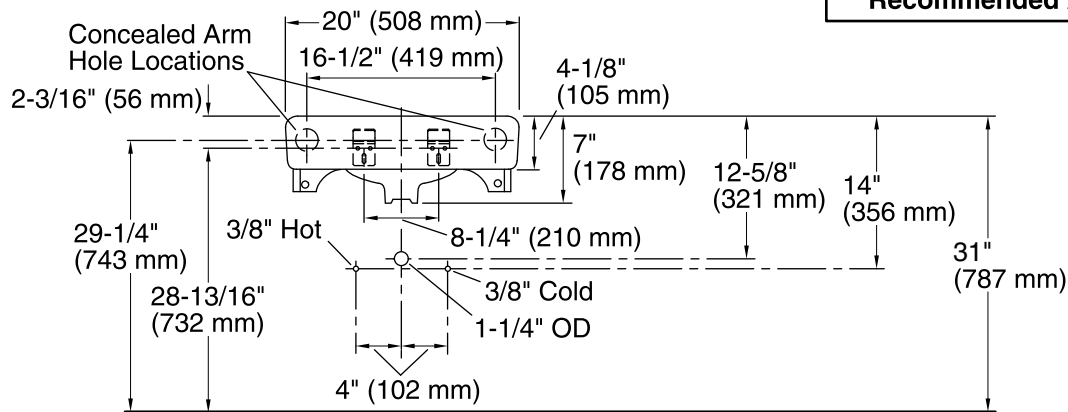

Standard Installation

Technical Information

All product dimensions are nominal.

- Bowl configuration: Single
- Installation: Wall-mount
- Bowl area (Center): Length: 18" (457 mm)
  Width: 13" (330 mm)
  With overflow: Yes
  Water depth: 4-7/8" (124 mm)
- Number of deck holes: 3
- Faucet hole spacing: 8" (203 mm)
- Faucet hole(s): 1-3/8" (35 mm)
- Soap/Lotion hole: 1-1/4" (32 mm)
- Drain hole: 1-3/4" (44 mm)

Notes

Install this product according to the installation instructions.

ADA, OBC, CSA B651 compliant when installed to the specific requirements of these regulations.