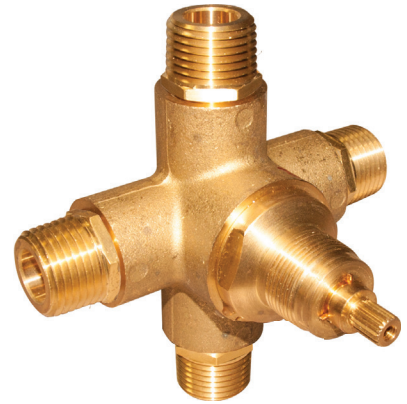

### ITEM # SA3WAY30 ROUGH 3-Way wall mount diverter

- Extension kit included with trim
- HANDLE TRIM NOT INCLUDED
- One 1/2" NPT inlet port
- Three 1/2" NPT outlet ports
- 9 GPM
- Shared Function

The measurements shown are for reference only. Products and specifications shown are subject to change without notice.