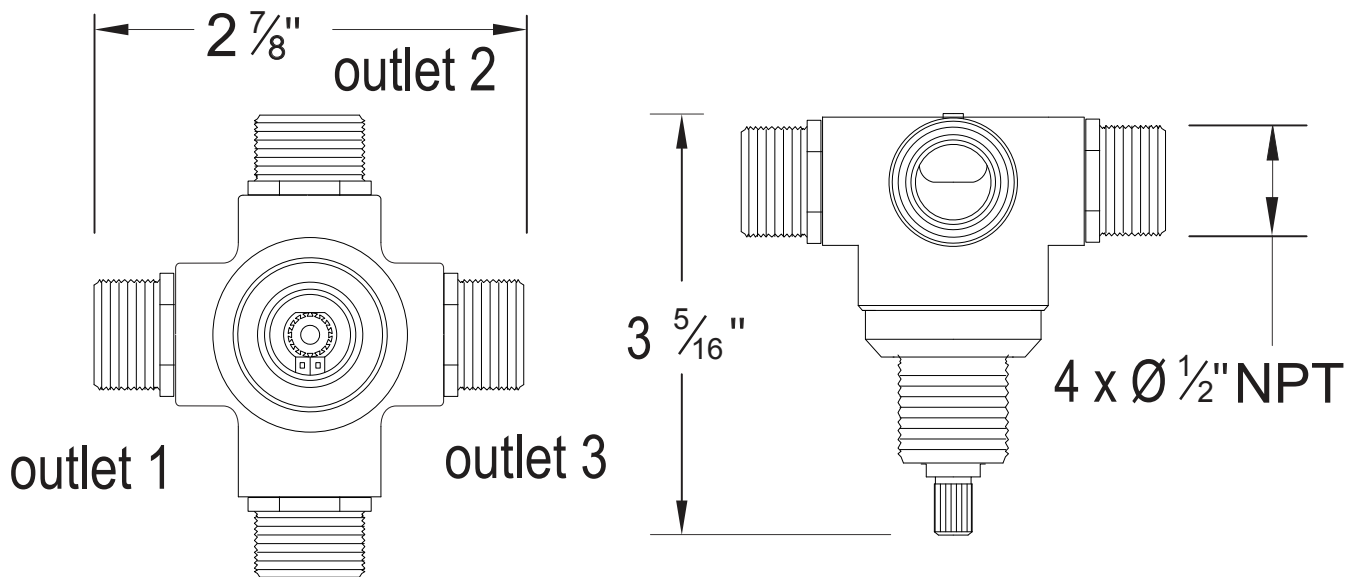

### ITEM # SA3WAY30 ROUGH 3-Way wall mount diverter

- Extension kit included with trim
- HANDLE TRIM NOT INCLUDED
- One 1/2" NPT inlet port
- Three 1/2" NPT outlet ports
- 9 GPM
- Shared Function

The measurements shown are for reference only. Products and specifications shown are subject to change without notice.