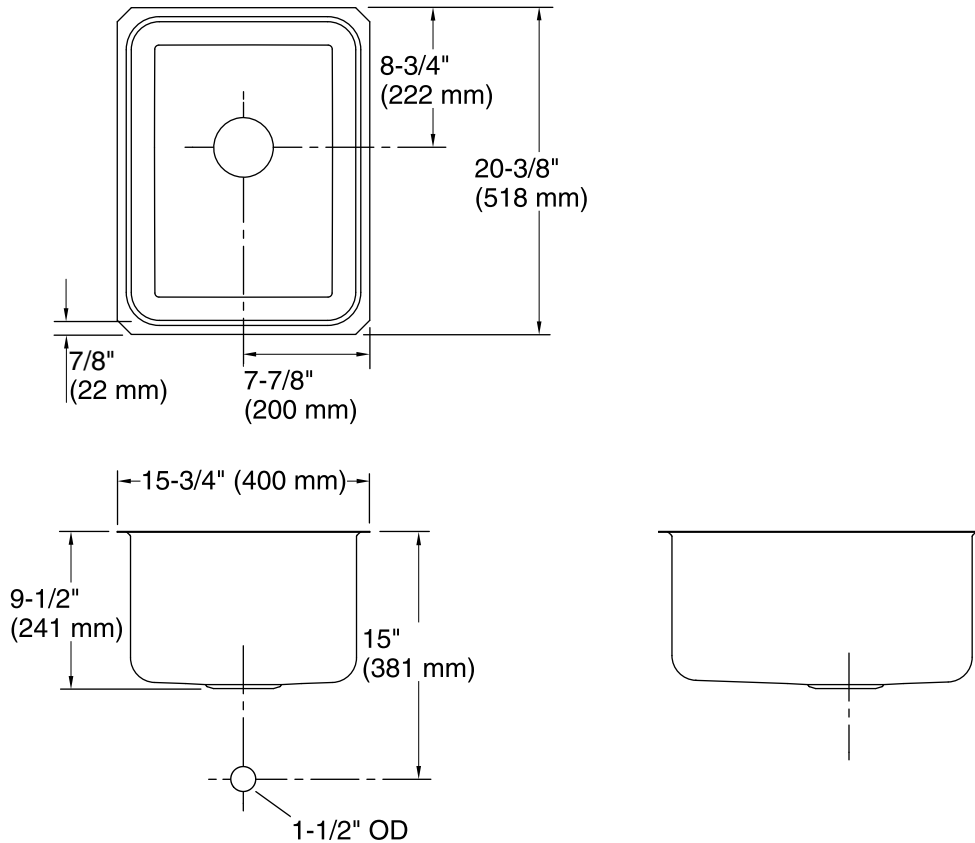

Features

- 21-inch minimum base cabinet width.
- Single bowl.
- 9-1/2-inch depth provides generous workspace.
- No faucet holes.
- SilentShield® sound-absorption technology offers quieter performance.
- Includes installation hardware.

Optional Products/Accessories

K-3277 Sink Basket

Included Components

Product consists of:

91915 Hardware Kit

ADA

Codes/Standards

ASME A112.19.3/CSA B45.4
ADA
ICC/ANSI A117.1

Lifetime Limited Warranty for KOHLER® Stainless Steel Sinks

See website for detailed warranty information.

Technical Information

All product dimensions are nominal.

Bowl configuration:	Single
Installation:	Under-mount
Min. base cabinet width:	21" (533 mm)
Bowl area:	Length: 14" (356 mm) Width: 18-5/8" (473 mm) Bowl depth: 9-1/2" (241 mm)
Drain hole:	3-5/8" (92 mm)
Template:	113195-7, required, included